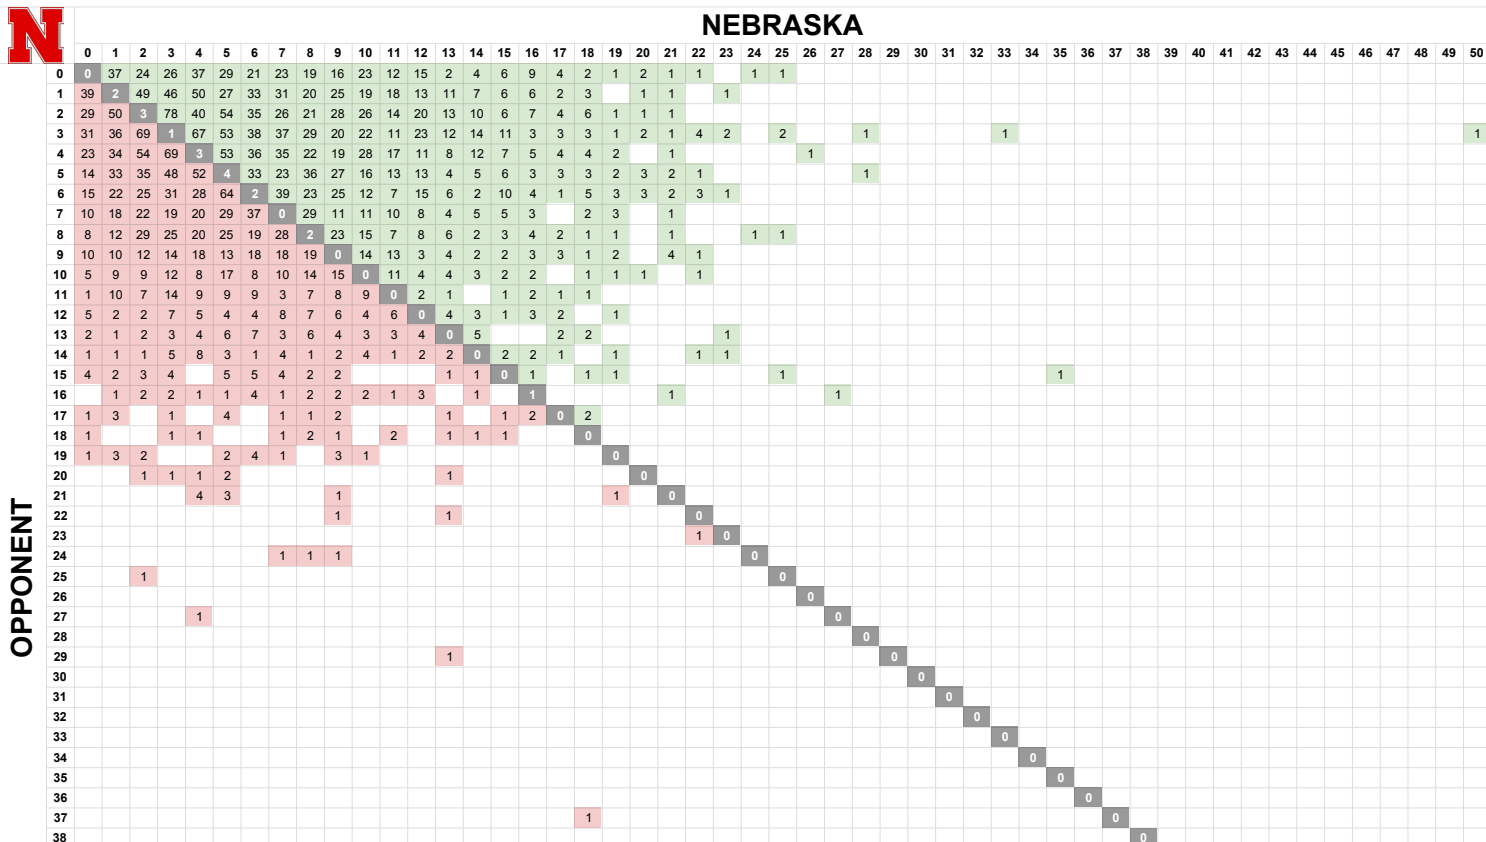

TOP NEBRASKA RESULTS

Times	NEB	OPP	Most Recent
78	3	2	at Iowa, 4/21/19
69	2	3	BYU, 4/15/22
69	3	4	BYU, 4/16/22
67	4	3	NDSU, 4/20/22
64	5	6	NDSU, 5/3/23
54	2	4	vs. Maryland, 5/27/23
54	5	2	at Northwestern, 3/29/24
53	5	3	at Charleston, 3/3/24
53	5	4	at Charleston, 3/2/24
52	4	5	Illinois, 5/15/22
50	1	2	vs. Maryland, 5/25/23
50	4	1	vs. Baylor, 2/16/24
49	2	1	vs. NMSU, 3/23/24
48	3	5	at Creighton, 4/2/24
46	3	1	NDSU, 3/20/24
40	4	2	Penn State, 4/13/19
39	7	6	Nicholls, 3/15/24
39	0	1	Iowa, 4/29/22

MOST RECENT OCCURRENCES

Result	Opponent	Date
T, 16-16	at San Diego	2/20/23
W, 18-10	at Arizona State	3/1/20
L, 14-1	at Arizona State	2/29/20
L, 16-1	vs. UConn	6/2/19
L, 15-14	at Ohio State	4/1/18
L, 14-8	Cal Poly	3/8/18
W, 21-3	at Penn State	5/20/17
W, 17-6	Omaha	4/16/14
L, 13-1	at UCLA	3/5/10
L, 17-7	at Stanford	2/22/08
L, 22-9	at Missouri	5/17/08
L, 19-7	at Arizona State	6/3/07
W, 19-3	vs. Northwestern	2/20/04
L, 16-11	at Missouri	4/17/04
W, 22-9	vs. Kent State	2/22/04
W, 23-1	Nebraska-Kearney	3/5/02
W, 12-9	at Southern Utah	3/6/01
W, 20-2	Oklahoma State	5/6/01