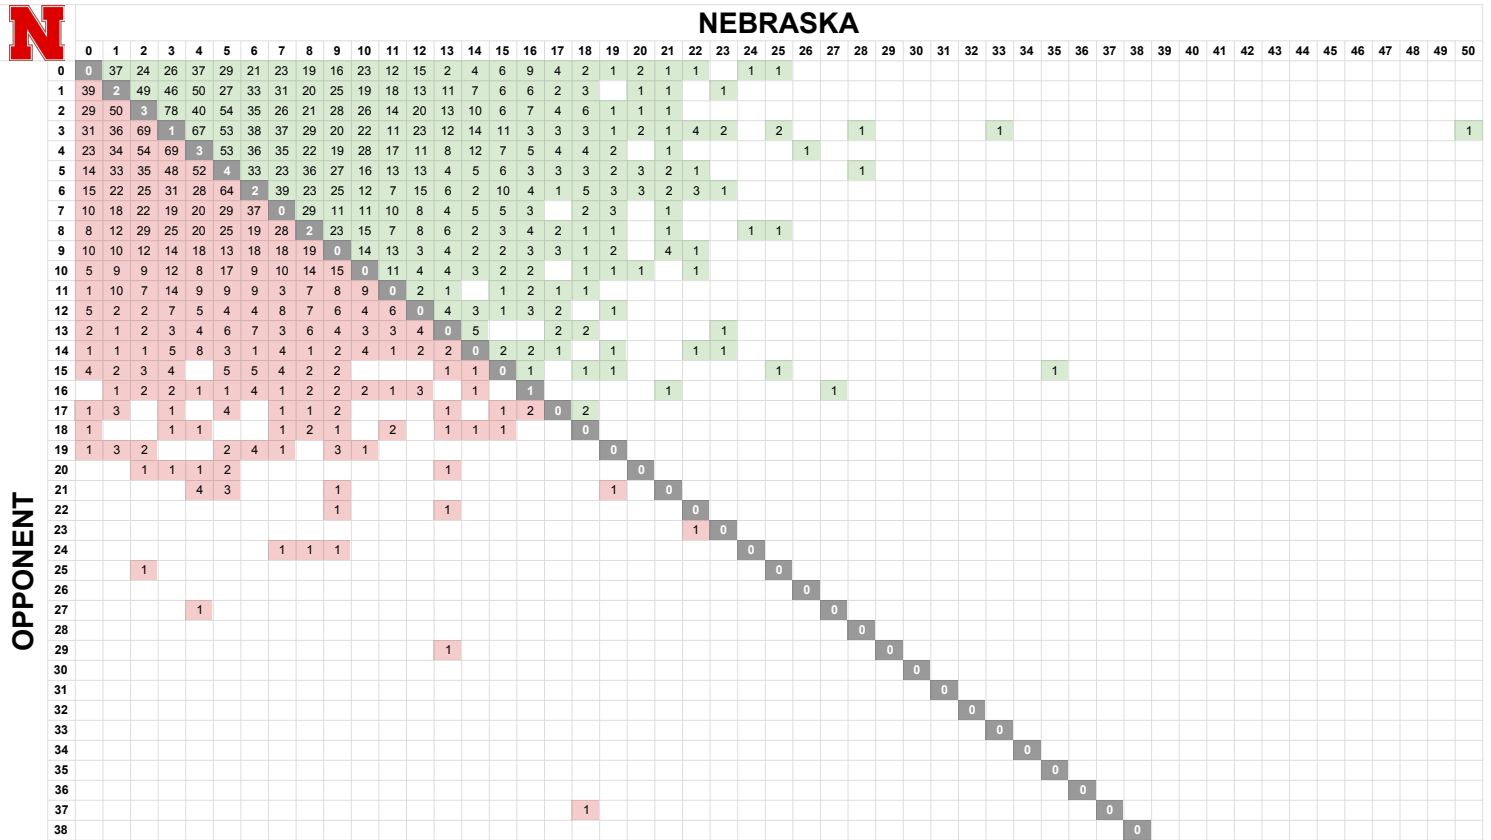

TOP NEBRASKA RESULTS

Times	NEB	OPP	Most Recent
78	3	2	at Iowa, 4/21/19
69	2	3	BYU, 4/15/22
69	3	4	BYU, 4/16/22
67	4	3	NDSU, 4/20/22
64	5	6	NDSU, 5/3/23
54	2	4	vs. Maryland, 5/27/23
54	5	2	at Northwestern, 3/29/24
53	5	3	at Charleston, 3/3/24
53	5	4	at Charleston, 3/2/24
52	4	5	Illinois, 5/15/22
50	1	2	vs. Maryland, 5/25/23
50	4	1	vs. Baylor, 2/16/24
49	2	1	vs. NMSU, 3/23/24
48	3	5	at Creighton, 4/2/24
46	3	1	NDSU, 3/20/24
40	4	2	Penn State, 4/13/19
39	7	6	Nicholls, 3/15/24
39	0	1	Iowa, 4/29/22

MOST RECENT OCCURRENCES

Result	Opponent	Date
T, 16-16	at San Diego	2/20/23
W, 18-10	at Arizona State	3/1/20
L, 14-1	at Arizona State	2/29/20
L, 16-1	vs. UConn	6/2/19
L, 15-14	at Ohio State	4/1/18
L, 14-8	Cal Poly	3/8/18
W, 21-3	at Penn State	5/20/17
W, 17-6	Omaha	4/16/14
L, 13-1	at UCLA	3/5/10
L, 17-7	at Stanford	2/22/08
L, 22-9	at Missouri	5/17/08
W, 19-7	at Arizona State	6/3/07
W, 19-3	vs. Northwestern	2/20/04
L, 16-11	at Missouri	4/17/04
W, 22-9	vs. Kent State	2/22/04
W, 23-1	Nebraska-Kearney	3/5/02
W, 12-9	at Southern Utah	3/6/01
W, 20-2	Oklahoma State	5/6/01