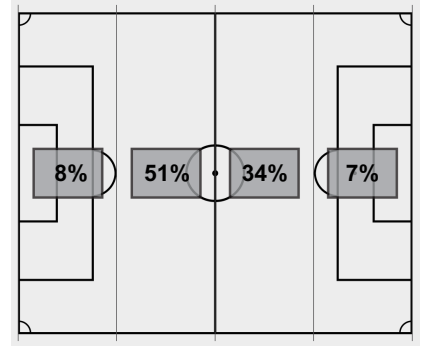

# Soccer Box Score (End of 2nd Half)

01

Kansas City vs Nebraska (8/5/2024 at Lincoln, Neb.)

Attacking Direction →

7	TOTAL SHOTS	18
3	SHOTS ON TARGET	9
4	SAVES	2
1	CORNERS	6
1	OFFSIDES	4
0	YELLOW CARDS	0
0	RED CARDS	0
45%	POSSESSION TOTAL	55%