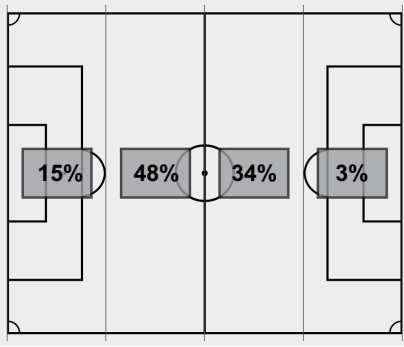

### Cautions and ejections:

Stadium: Hibner Stadium  
Officials: Referee: Brittney Hageman; Asst. Referee: David Aguilar; Michael Miller;  
Offsides: Kansas City 1, Nebraska 4.

# Soccer Box Score (End of 2nd Half)

01

Kansas City vs Nebraska (8/5/2024 at Lincoln, Neb.)

Attacking Direction →

7	TOTAL SHOTS	18
3	SHOTS ON TARGET	9
4	SAVES	2
1	CORNERS	6
1	OFFSIDES	4
0	YELLOW CARDS	0
0	RED CARDS	0
45%	POSSESSION TOTAL	55%