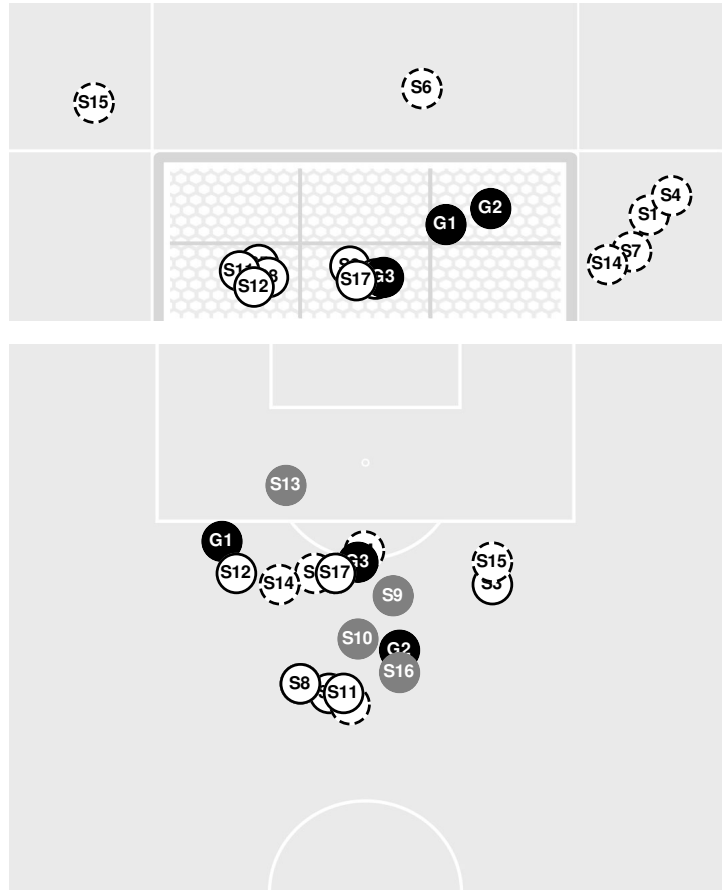

BLUE DEVILS

S Shot Off Target
S Shot On Target
S Blocked
G Goal / Own Goal

Shot Summary