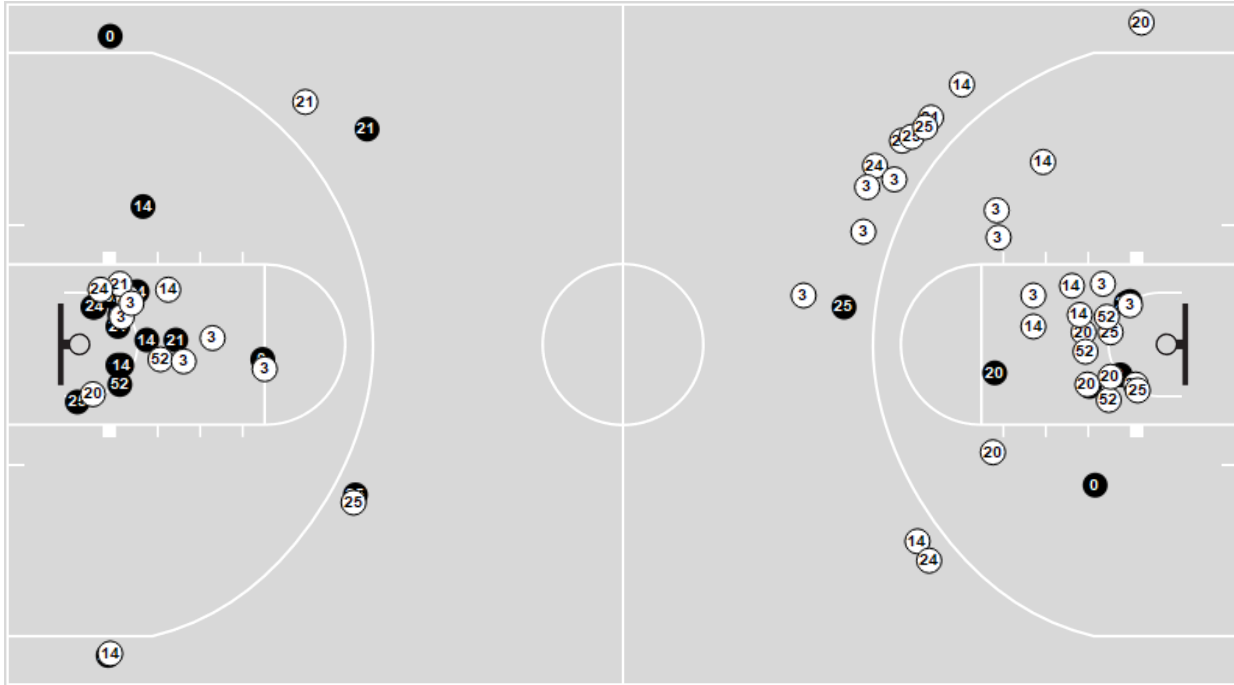

Players => All ; FG Types => All ; Results => All ;
Minnesota

All Field Goals