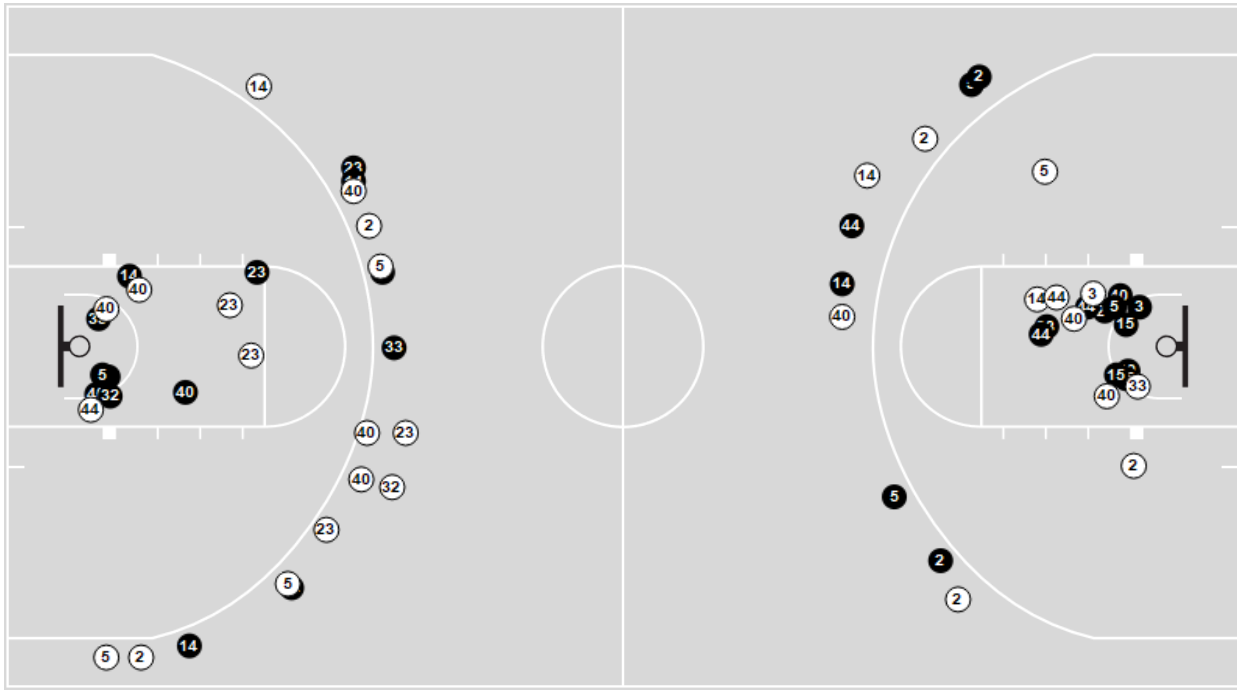

Players => All ; FG Types => All ; Results => All ;

Nebraska

All Field Goals