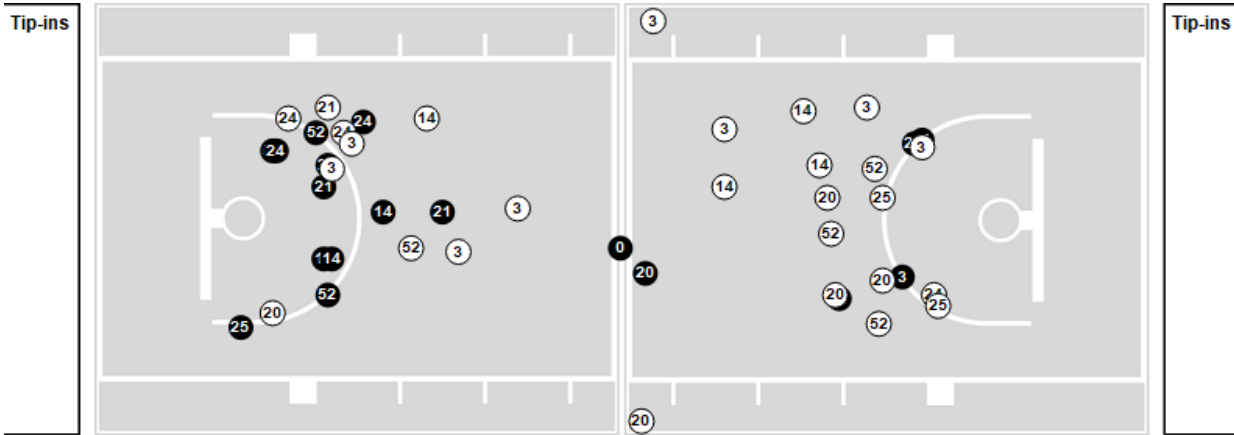

Shots in the Paint

● Made ○ Missed N - Player Number

Minnesota	M/A	%
Field Goals	25/71	35
2 Points	20/50	40
3 Points	5/21	24
Free Throws	10/15	67

Minnesota	M/A	%
Points in the Paint	36 (18/44)	41
Fast Break Points	6 (4/4)	100
Second Chance Points	11 (6/18)	33
Effective FG%	39