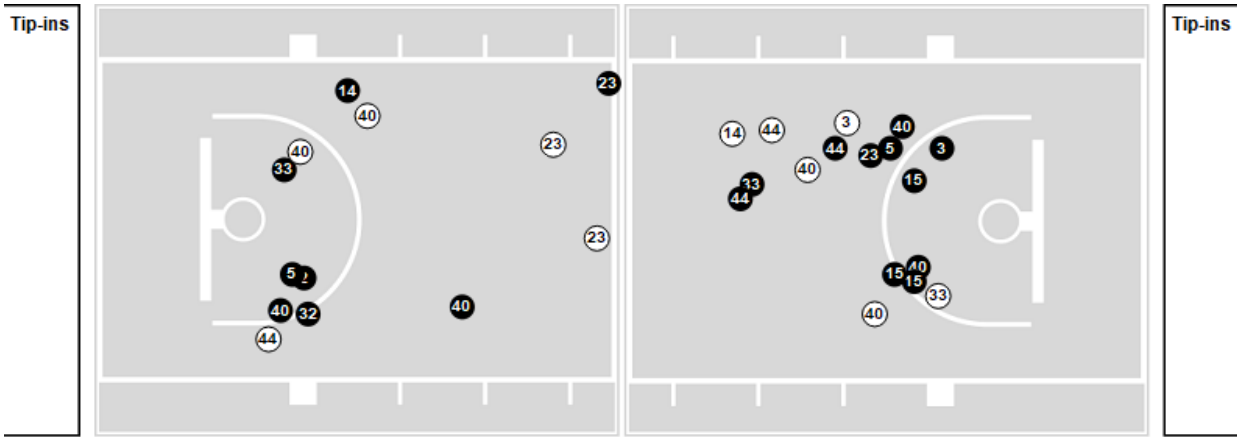

Shots in the Paint

● Made ○ Missed N - Player Number

Nebraska	M/A	%
Field Goals	31/60	52
2 Points	19/32	59
3 Points	12/28	43
Free Throws	10/16	62

Nebraska	M/A	%
Points in the Paint	38 (19/30)	63
Fast Break Points	0 (0/0)	0
Second Chance Points	23 (12/16)	75
Effective FG%	62