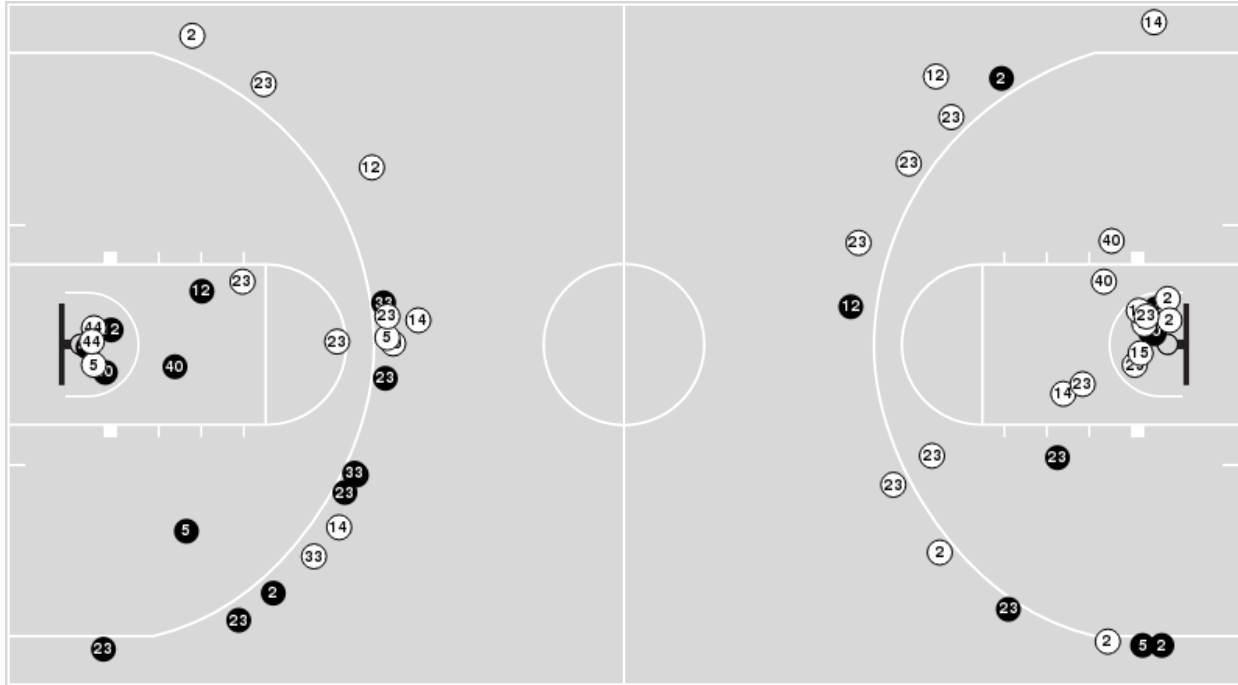

Nebraska at Iowa

01/16/25 Carver-Hawkeye Arena , Iowa City
2024-25 Women's Basketball

Officials: Gina Cross, Melissa Barlow, Maj Forsberg

Players => 2, 3, 4, 5, 12, 14, 15, 22, 23, 32, 33, 40, 44 FG Types=>AllResults=>All

Nebraska

All Field Goals