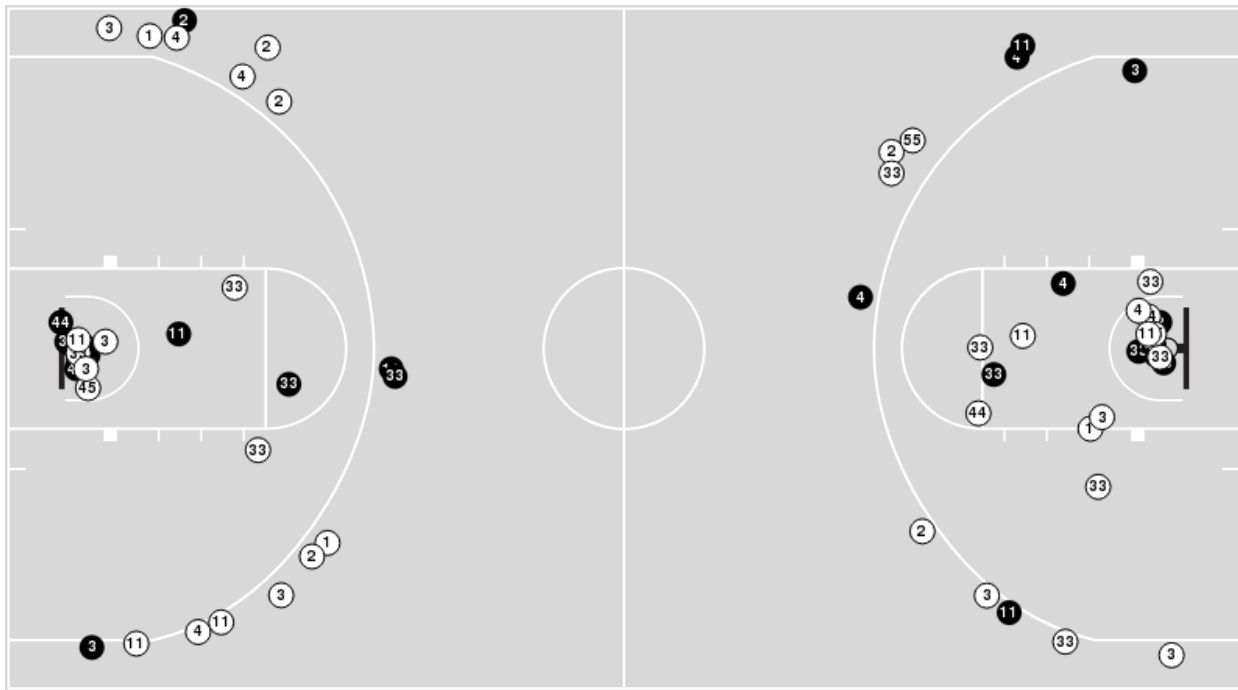

Nebraska at Iowa

01/16/25 Carver-Hawkeye Arena , Iowa City
2024-25 Women's Basketball

Game Time: 6:00 PM
Game Duration: 2:22
Attendance: 14,998

Officials: Gina Cross, Melissa Barlow, Maj Forsberg

Players => 1, 2, 3, 4, 5, 11, 13, 23, 32, 33, 34, 44, 45, 55FG Types=>AllResults=>All

Iowa

All Field Goals