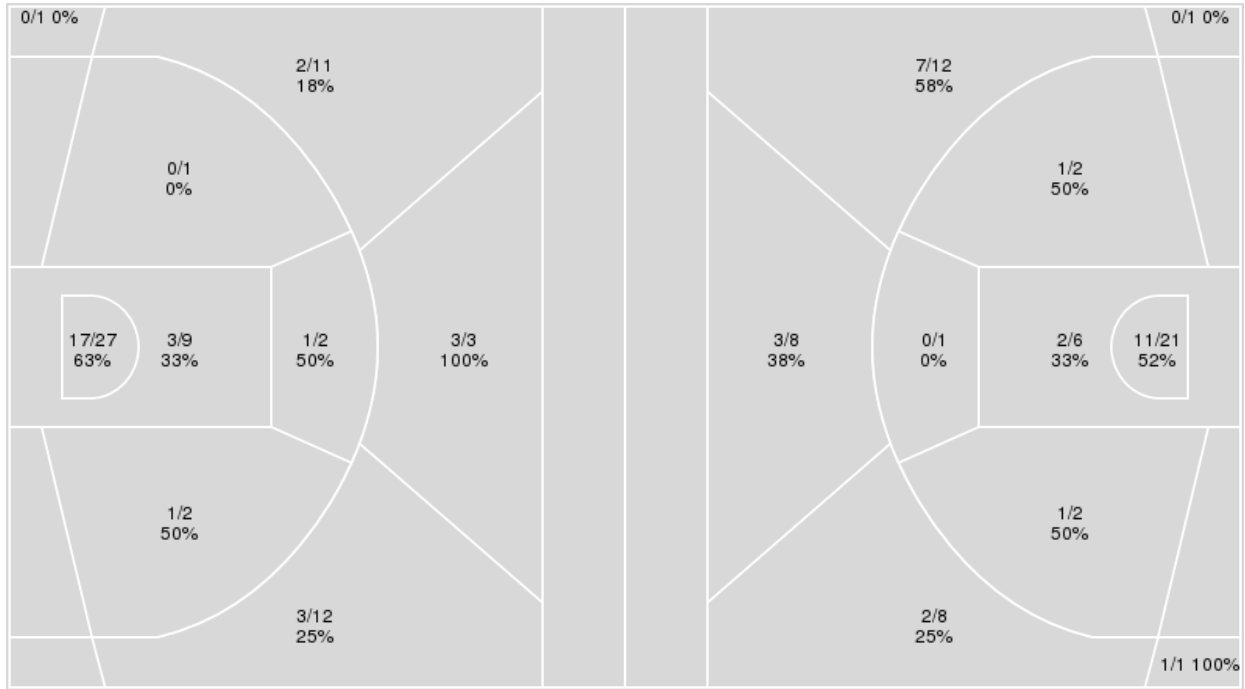

Nebraska at Iowa

01/16/25 Carver-Hawkeye Arena , Iowa City
2024-25 Women's Basketball

Officials: Gina Cross, Melissa Barlow, Maj Forsberg

{ Players => 1, 2, 3, 4, 5, 11, 13, 23, 32, 33, 34, 44, 45, 55; } FG Types => All; Results => All;

{ Players => 2, 3, 4, 5, 12, 14, 15, 22, 23, 32, 33, 40, 44; } FG Types => All; Results => All;

Iowa

Nebraska

Iowa	M/A	%
Field Goals	30/68	44
2 Points	22/41	54
3 Points	8/27	30
Free Throws	16/29	55

Nebraska	M/A	%
Field Goals	28/62	45
2 Points	15/32	47
3 Points	13/30	43
Free Throws	18/22	82