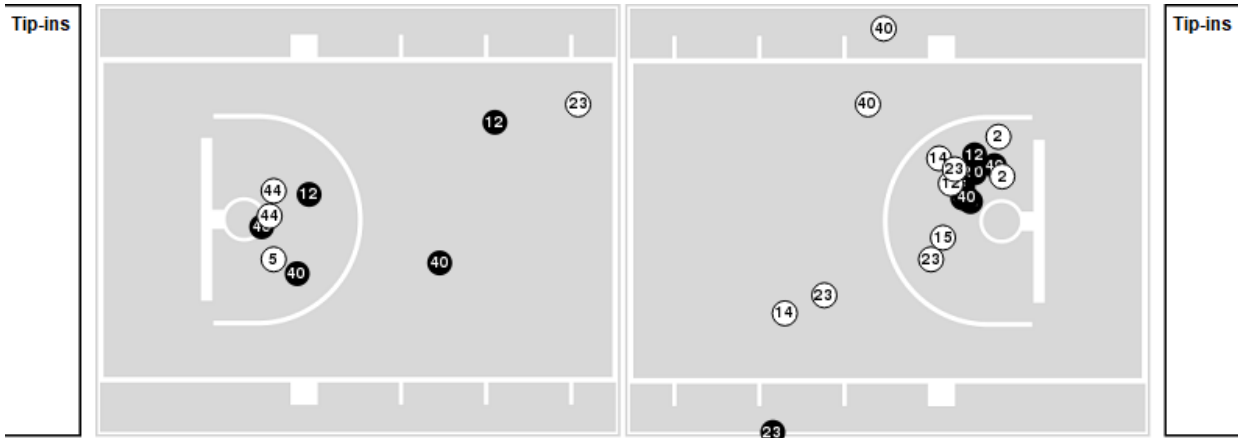

Blow Up Chart

● Made ○ Missed N - Player Number

Nebraska	M/A	%
Field Goals	28/62	45
2 Points	15/32	47
3 Points	13/30	43
Free Throws	18/22	82

Nebraska	M/A	%
Points in the Paint	26 (13 / 27)	48
Fast Break Points	0 (0/0)	0
Second Chance Points	10 (8/10)	80
Effective FG%	56