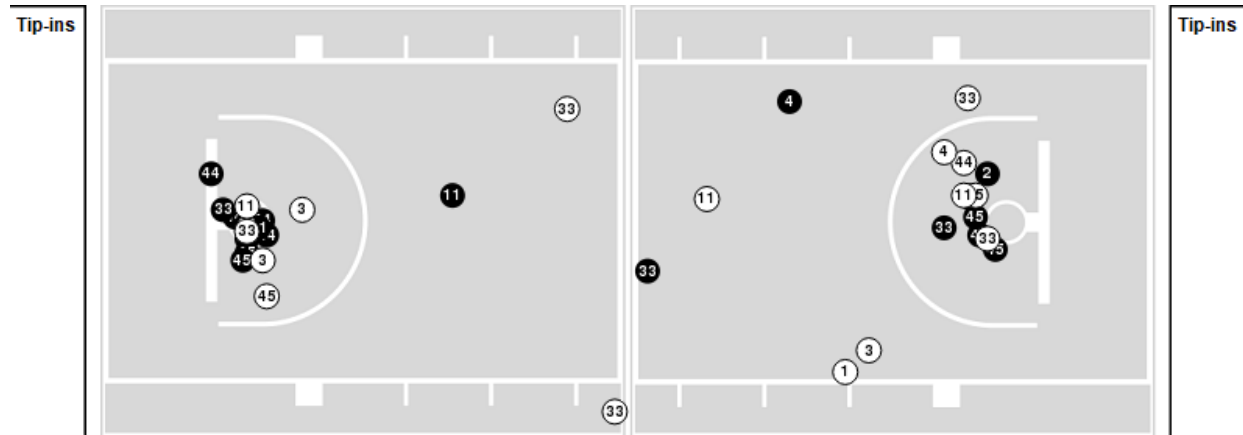

Blow Up Chart

● Made   ○ Missed   N - Player Number

Iowa	M/A	%
Field Goals	30/68	44
2 Points	22/41	54
3 Points	8/27	30
Free Throws	16/29	55

Iowa	M/A	%
Points in the Paint	40 (20 / 36)	56
Fast Break Points	15 (6/6)	100
Second Chance Points	11 (8/14)	57
Effective FG%	50