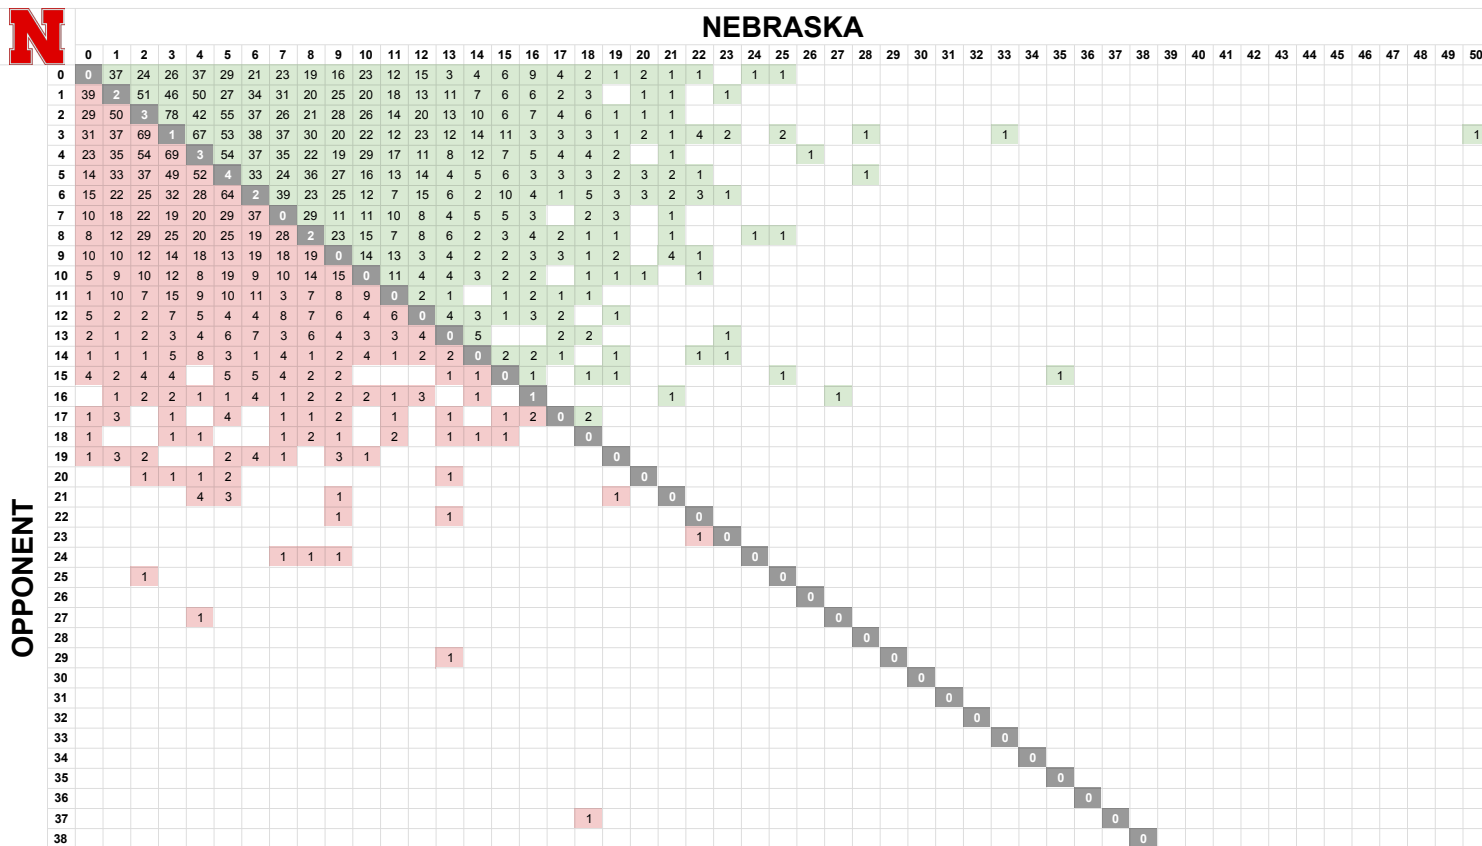

TOP NEBRASKA RESULTS

Times	NEB	OPP	Most Recent
78	3	2	at Iowa, 4/21/19
69	2	3	BYU, 4/15/22
69	3	4	BYU, 4/16/22
67	4	3	NDSU, 4/20/22
64	5	6	NDSU, 5/3/23
55	5	2	Indiana, 5/11/24
54	2	4	vs. Maryland, 5/27/23
54	5	4	vs. Wichita State, 3/12/25
53	5	3	at Charleston, 3/3/24
52	4	5	Illinois, 5/15/22
51	2	1	at Michigan State, 5/16/24
50	4	1	vs. Baylor, 2/16/24
50	1	2	vs. Maryland, 5/25/23
49	3	5	at UCLA, 3/16/25
46	3	1	NDSU, 3/20/24
42	4	2	vs. Indiana, 5/25/24
39	7	6	Nicholls, 3/15/24
39	0	1	Iowa, 4/29/22

MOST RECENT OCCURRENCES

Result	Opponent	Date
L, 17-11	vs. Florida	5/31/24
T, 16-16	at San Diego	2/20/23
W, 18-10	at Arizona State	3/1/20
L, 14-1	at Arizona State	2/29/20
L, 16-1	vs. UConn	6/2/19
L, 15-14	at Ohio State	4/1/18
L, 14-8	Cal Poly	3/8/18
W, 21-3	at Penn State	5/20/17
W, 17-6	Omaha	4/16/14
L, 13-1	at UCLA	3/5/10
L, 17-7	at Stanford	2/22/08
L, 22-9	at Missouri	5/17/08
L, 19-7	at Arizona State	6/3/07
W, 19-3	vs. Northwestern	2/20/04
L, 16-11	at Missouri	4/17/04
W, 22-9	vs. Kent State	2/22/04
W, 23-1	Nebraska-Kearney	3/5/02
W, 12-9	at Southern Utah	3/6/01