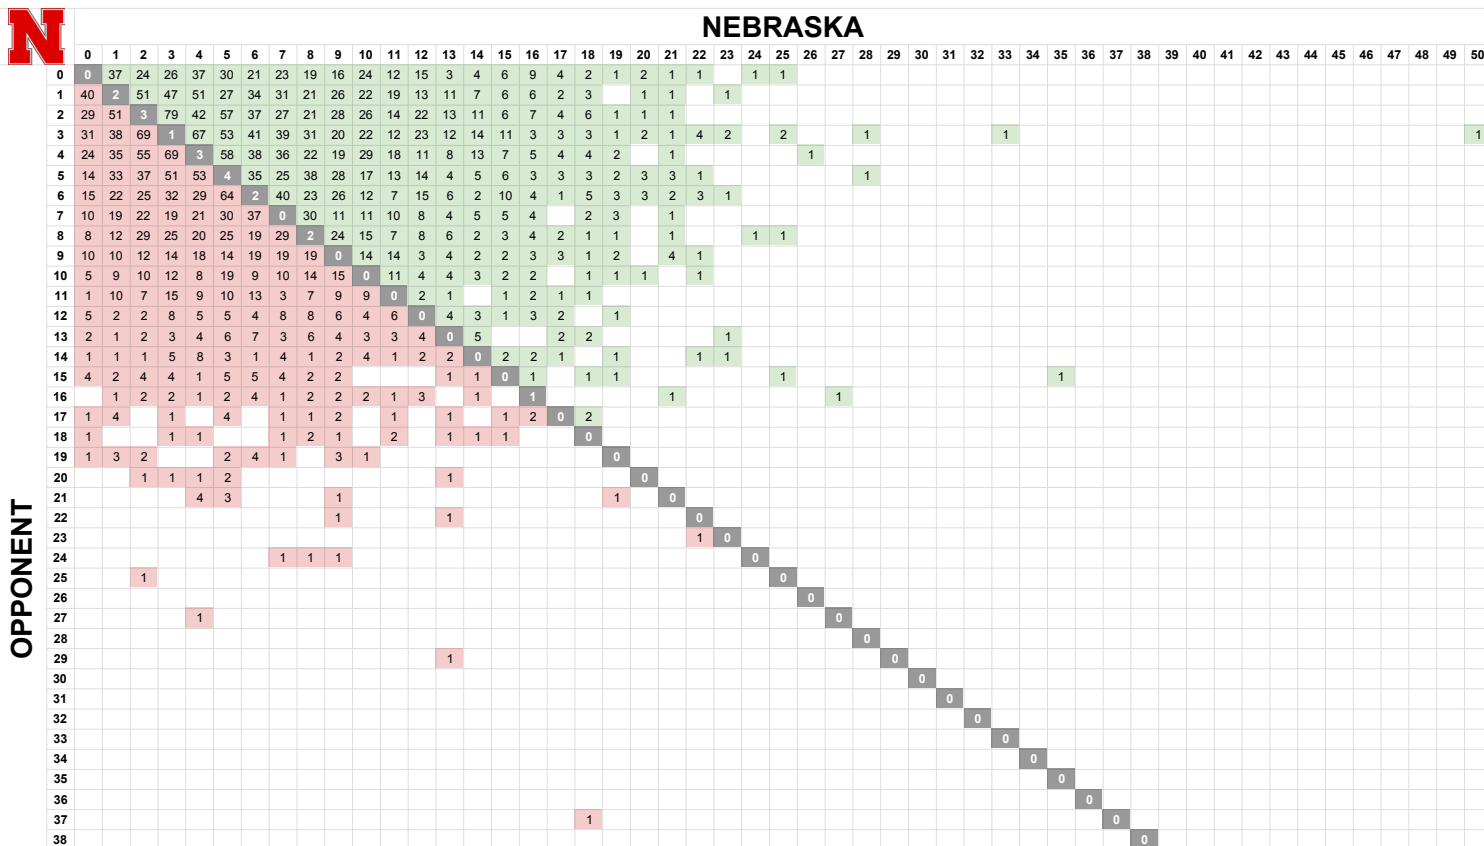

TOP NEBRASKA RESULTS

Times	NEB	OPP	Most Recent
79	3	2	Michigan, 5/9/25
69	2	3	BYU, 4/15/22
69	3	4	BYU, 4/16/22
67	4	3	NDSU, 4/20/22
64	5	6	NDSU, 5/3/23
58	5	4	Michigan State, 3/6/26
57	5	2	Michigan, 5/10/25
55	2	4	vs. Louisville, 2/20/26
53	5	3	at Charleston, 3/3/24
53	4	5	at Purdue, 5/16/25
51	3	5	vs. Kansas State, 2/21/26
51	2	1	at Michigan State, 5/16/24
51	4	1	vs. Holy Cross, 5/31/25
51	1	2	at Michigan, 3/20/26
47	3	1	Michigan State, 3/7/26
42	4	2	vs. Indiana, 5/25/24
40	0	1	at Iowa, 4/11/25
40	7	6	vs. Kansas State, 4/29/25

MOST RECENT OCCURRENCES

Result	Opponent	Date
L, 17-11	vs. Florida	5/31/24
T, 16-16	at San Diego	2/20/23
W, 18-10	at Arizona State	3/1/20
L, 14-1	at Arizona State	2/29/20
L, 16-1	vs. UConn	6/2/19
L, 15-14	at Ohio State	4/1/18
L, 14-8	Cal Poly	3/8/18
W, 21-3	at Penn State	5/20/17
W, 17-6	Omaha	4/16/14
L, 13-1	at UCLA	3/5/10
L, 17-7	at Stanford	2/22/08
L, 22-9	at Missouri	5/17/08
L, 19-7	at Arizona State	6/3/07
W, 19-3	vs. Northwestern	2/20/04
L, 16-11	at Missouri	4/17/04
W, 22-9	vs. Kent State	2/22/04
W, 23-1	Nebraska-Kearney	3/5/02
W, 12-9	at Southern Utah	3/6/01