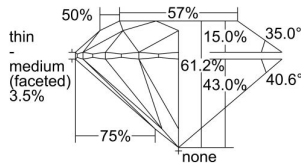

GIA®

FACSIMILE

GIA REPORT 2215049241

Verify this report at GIA.edu

GIA NATURAL DIAMOND DOSSIER®

July 13, 2020
GIA Report Number 2215049241
Shape and Cutting Style ..... Round Brilliant
Measurements ..... 5.97 - 6.02 x 3.67 mm

GRADING RESULTS

Carat Weight ..... 0.80 carat
Color Grade ..... H
Clarity Grade VVS1
Cut Grade ..... Excellent

ADDITIONAL GRADING INFORMATION

Polish ..... Excellent
Symmetry ..... Excellent
Fluorescence ..... None
Clarity Characteristics ..... Pinpoint
Inscription(s): GIA 2215049241

PROPORTIONS

Profile to actual proportions

GRADING SCALES

GIA COLOR SCALE	GIA CLARITY SCALE	GIA CUT SCALE
COLOREDLESS	FLAWLESS	EXCELLENT
D	INTERNALLY FLAWLESS	
E	VVS₁	VERY GOOD
F		
G	VS₁	GOOD
H		
I	SI₁	FAIR
J		
K	I₁	POOR
L		
M	I₂	
N	I₃	
O		
P		
Q		
R		
S		
T		
U		
V		
W		
X		
Y		
Z