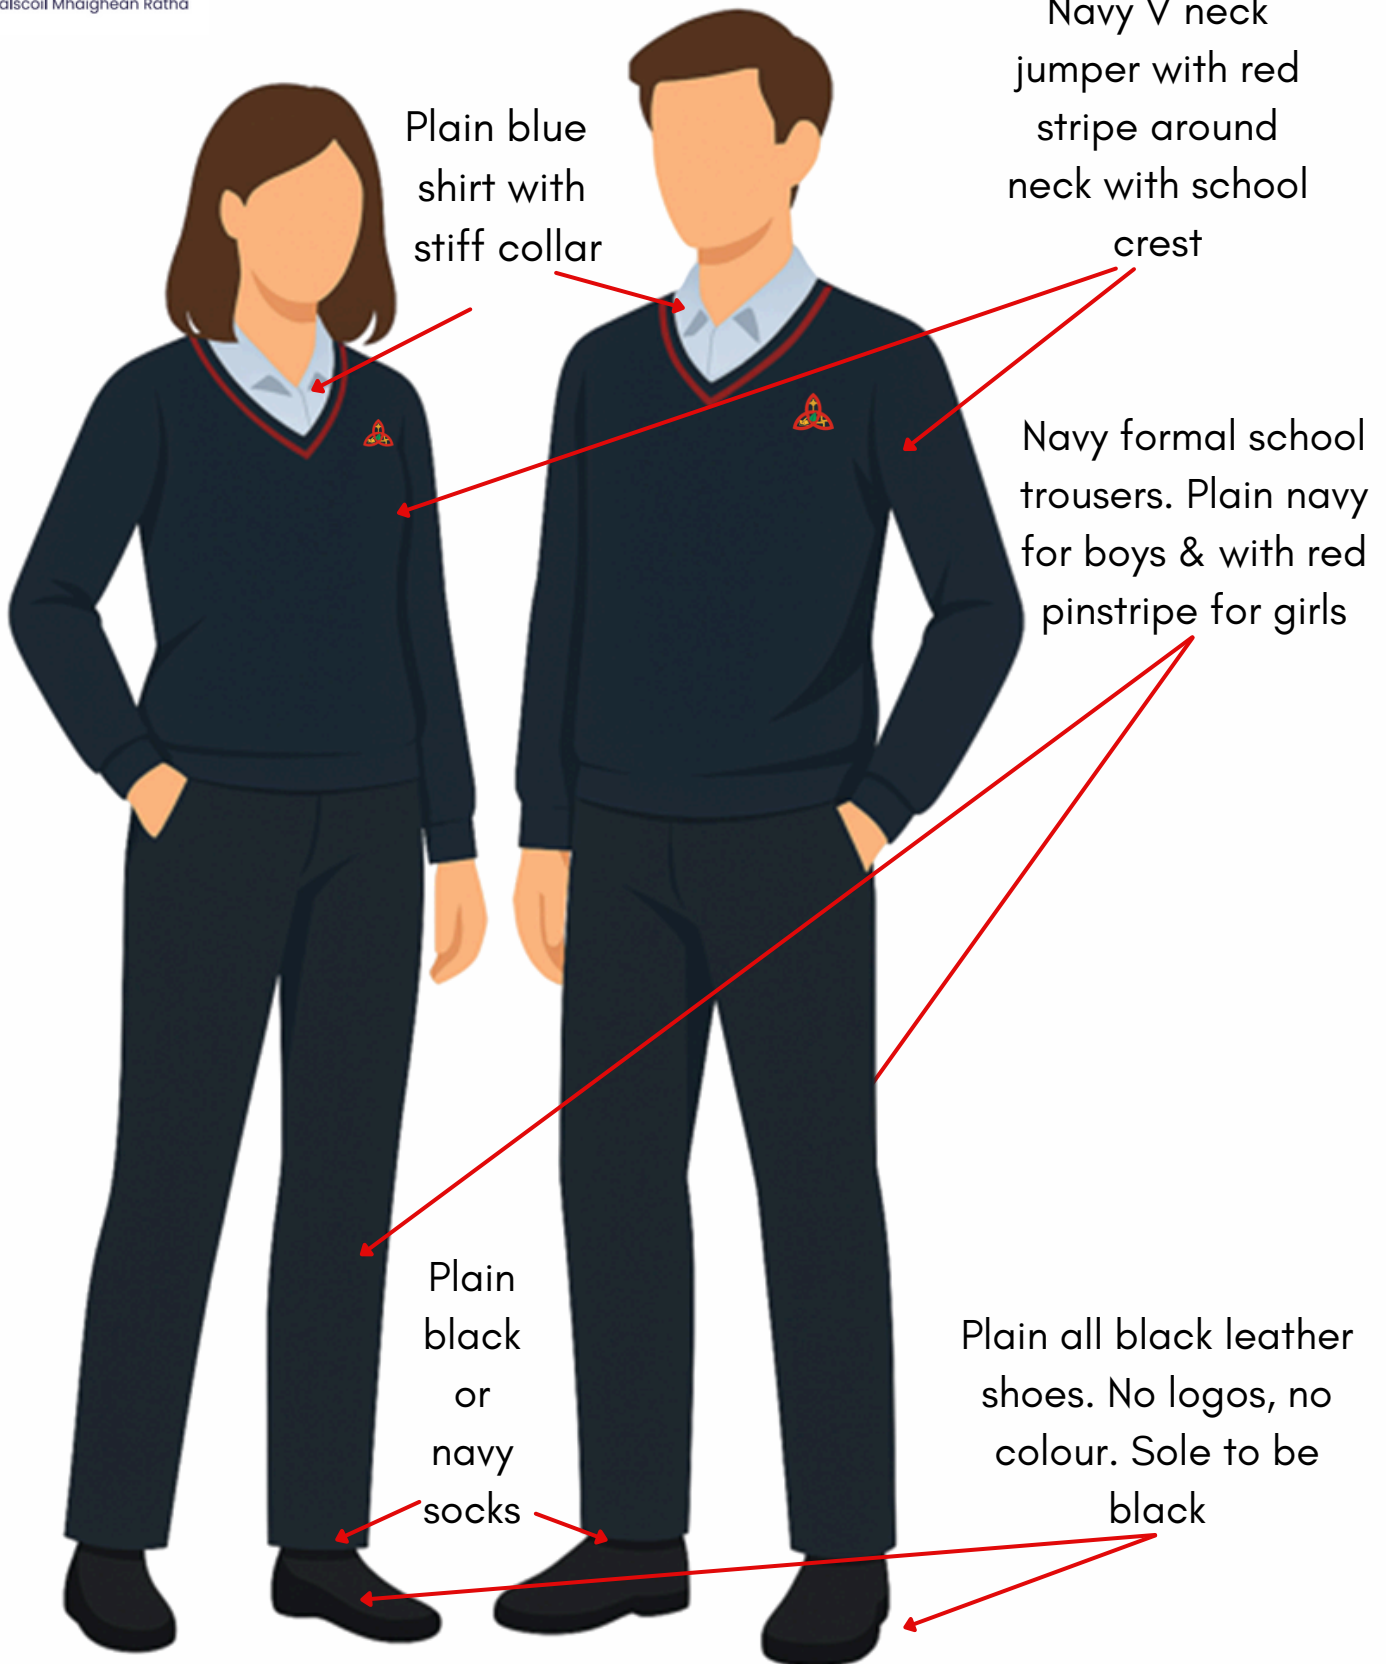

Mountrath
Community School
Pobalscoil Mhaighéan Rátha

UNIFORM STANDARDS

Ensure your uniform is neat, clean and in good repair.

Official school jacket with school crest (from Shaws or Colgans only) to be worn to and from school. One small stud earring in each ear and a wristwatch are the only jewellery items permitted. See pgs 5-9 & 17 in School Journal