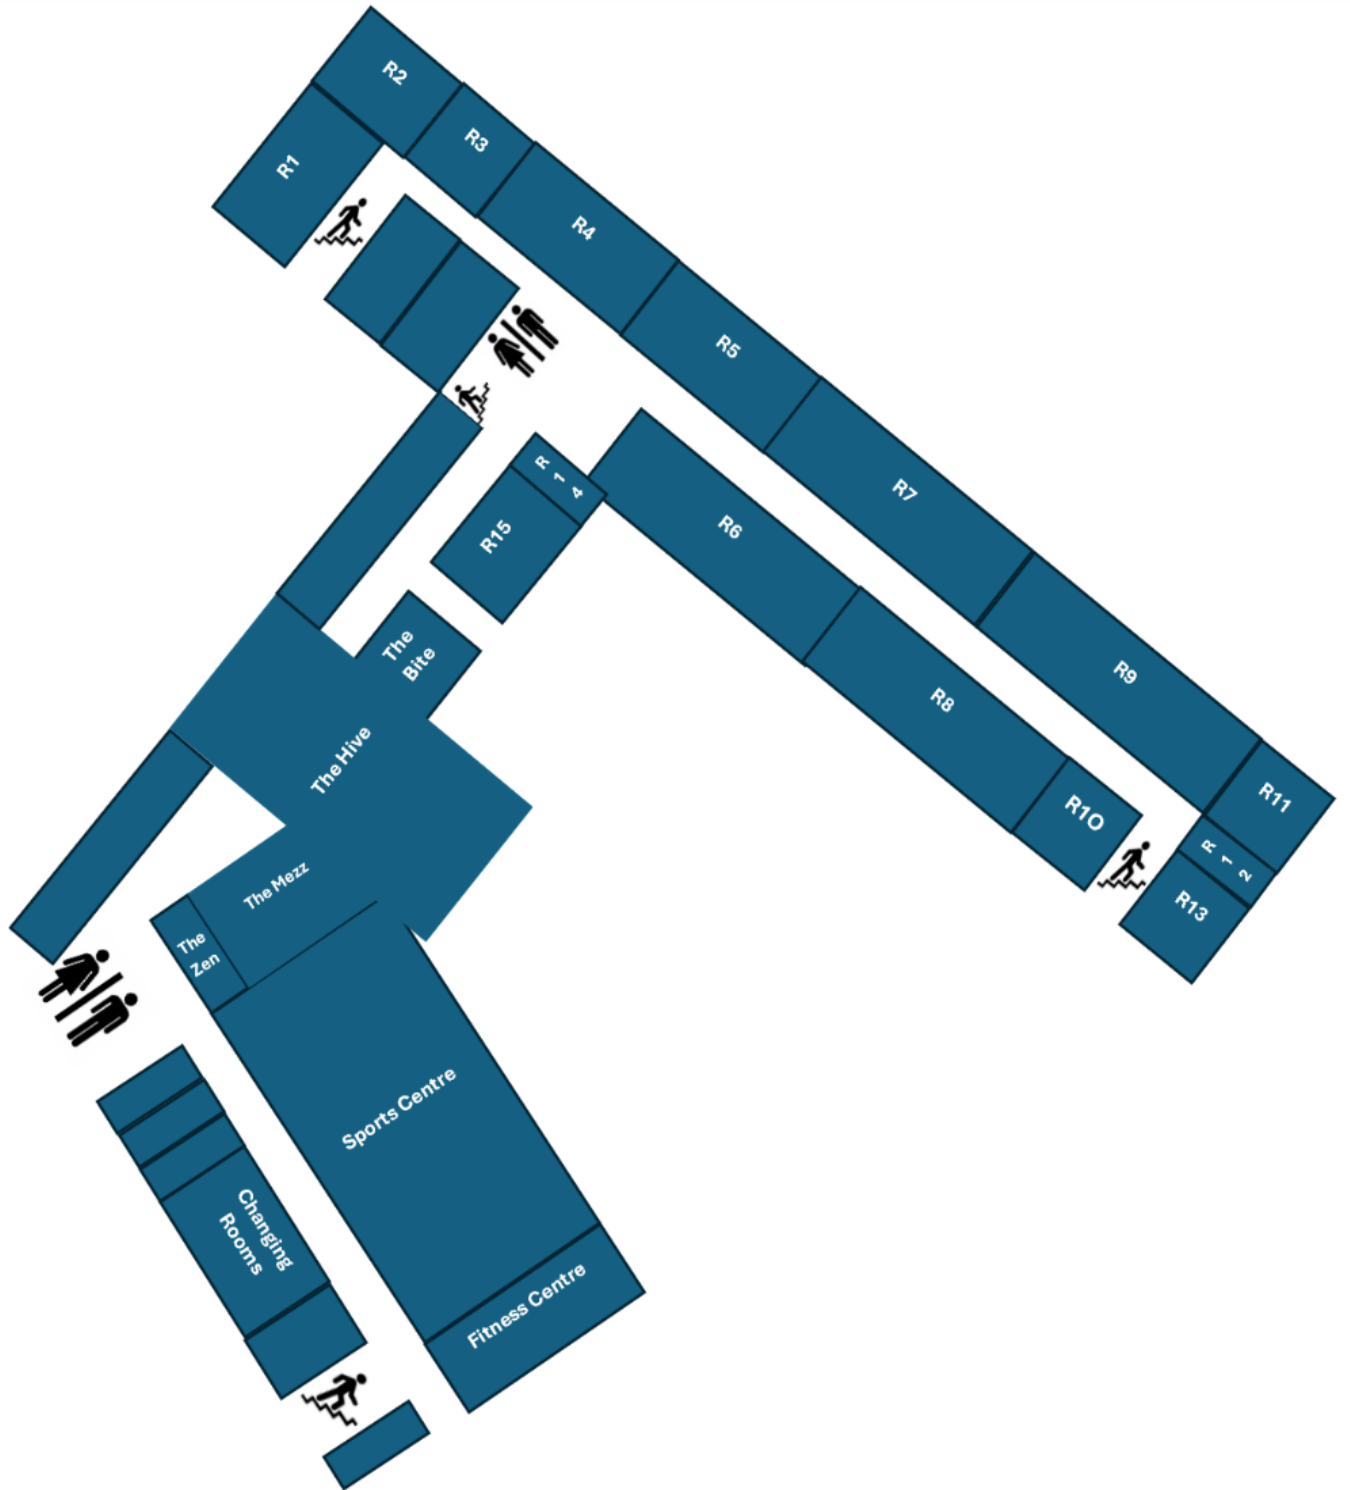

# Greystones Community College Floor Plan and Map

Lower Ground Floor  
Respect Rooms  
Dark Blue Colours

Ground Floor (Entry Level)  
Excellence Rooms  
Green/Gold Colours

First Floor  
Pride Rooms  
Sky Blue Colours