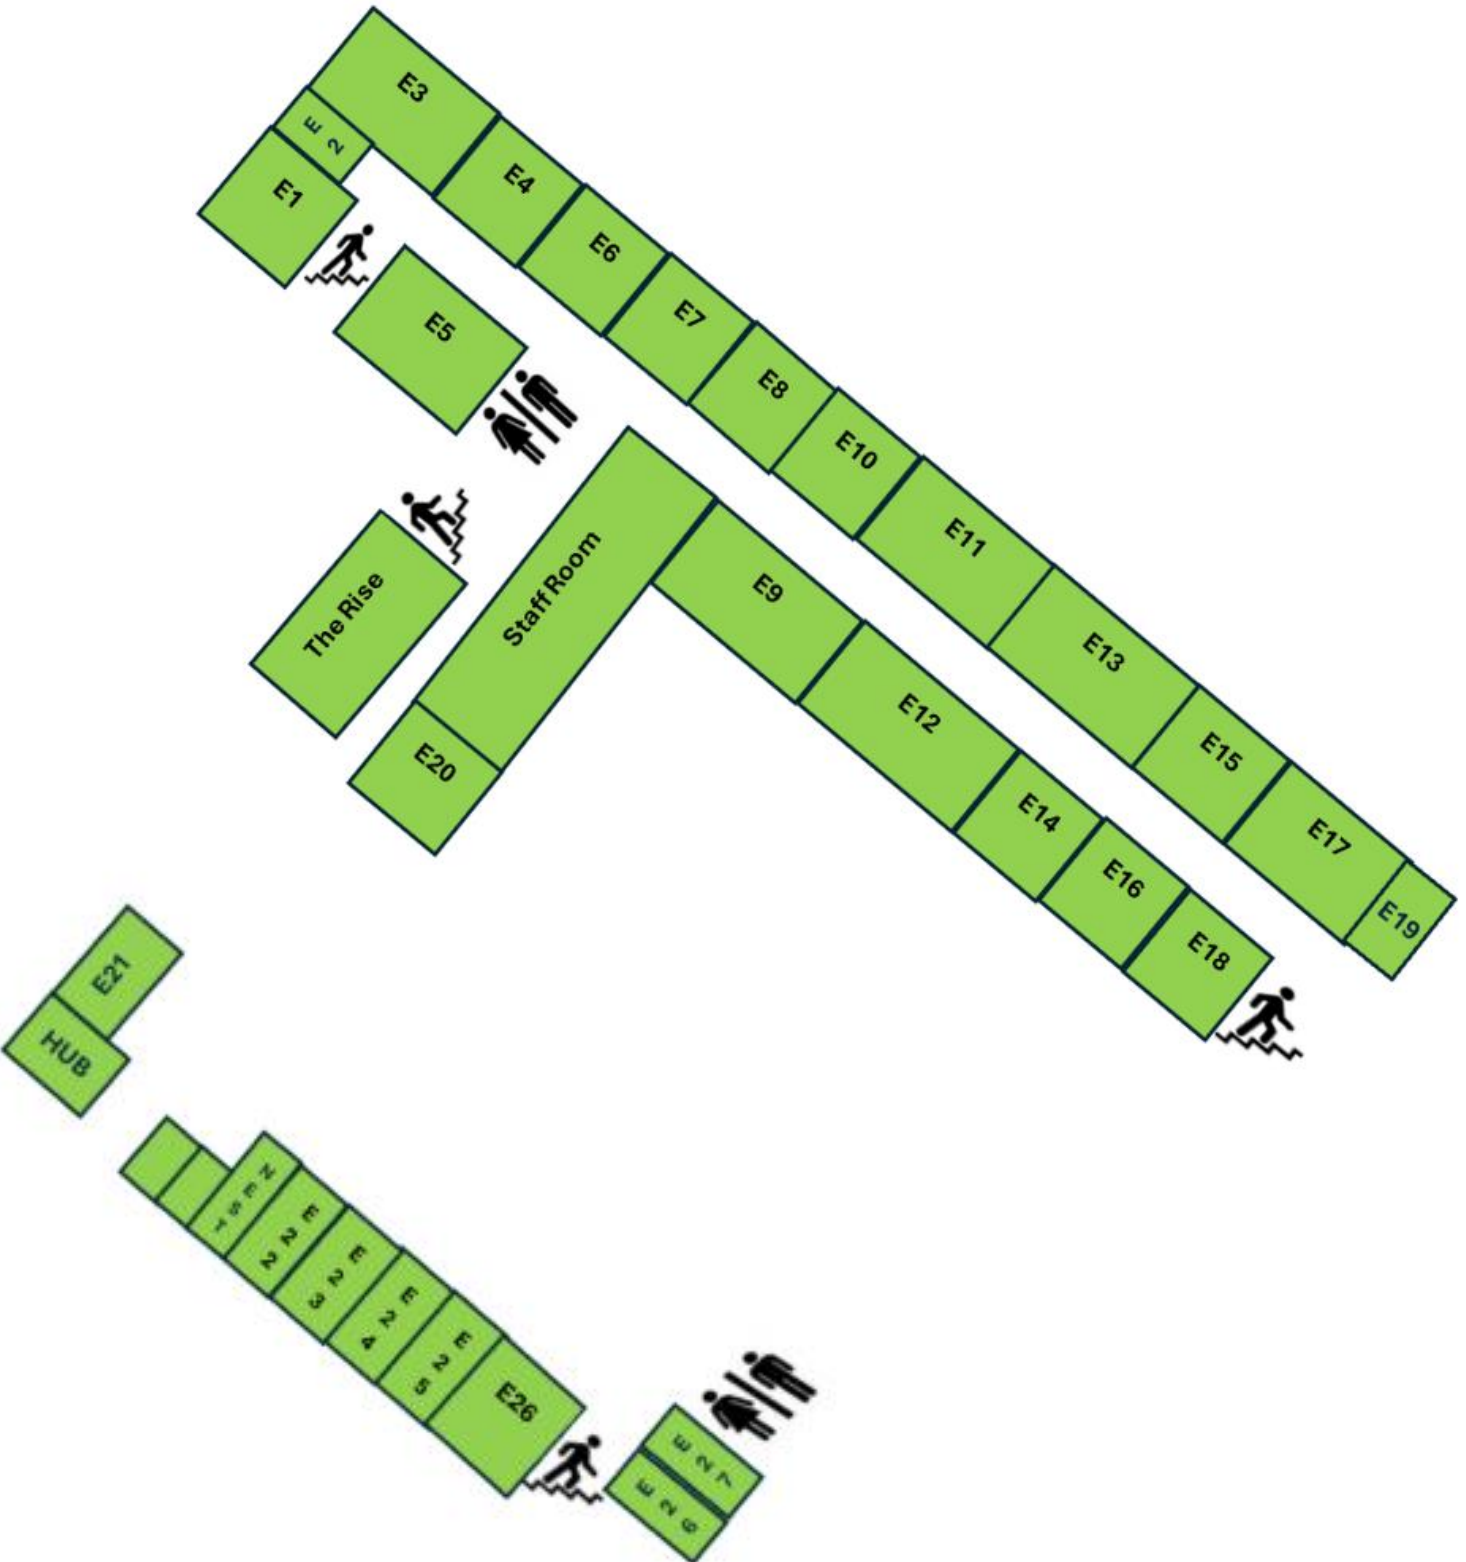

# Greystones Community College Floor Plan and Map

Lower Ground Floor  
Respect Rooms  
Dark Blue Colours

Ground Floor (Entry Level)  
Excellence Rooms  
Green/Gold Colours

First Floor  
Pride Rooms  
Sky Blue Colours