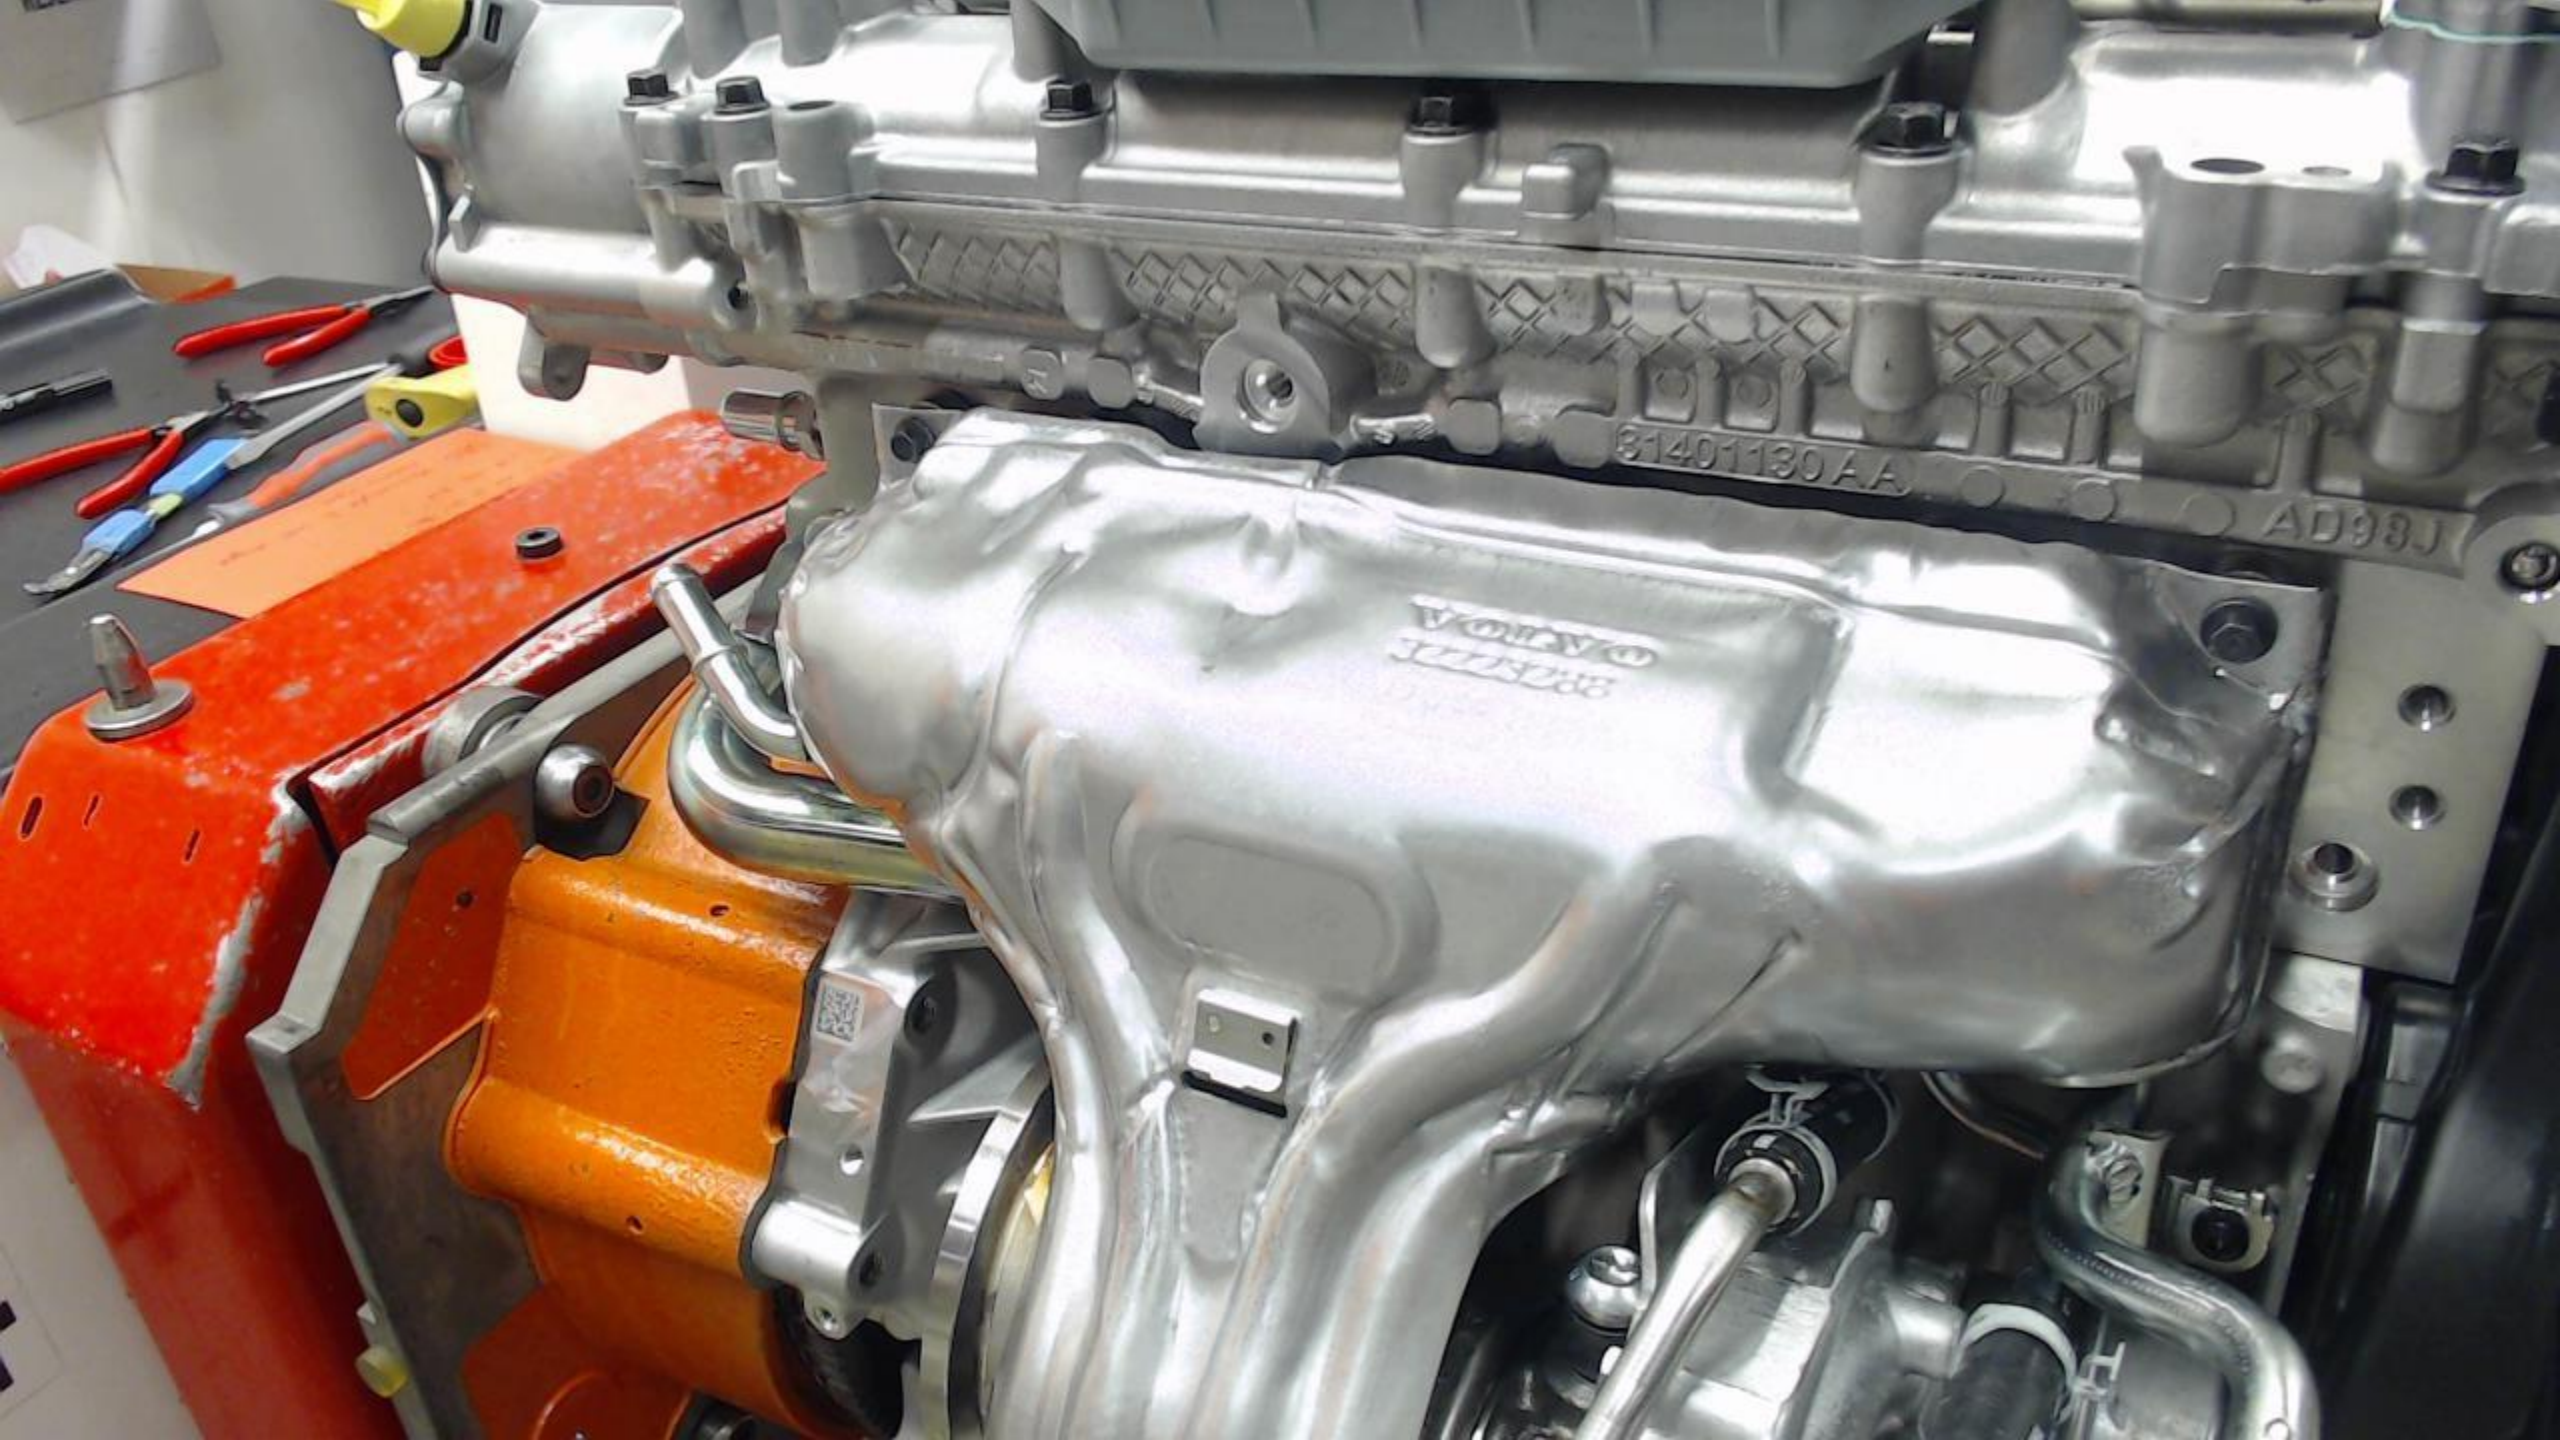

VOLVO
3-cylinder
TURBO

81401130 AA

AD98J