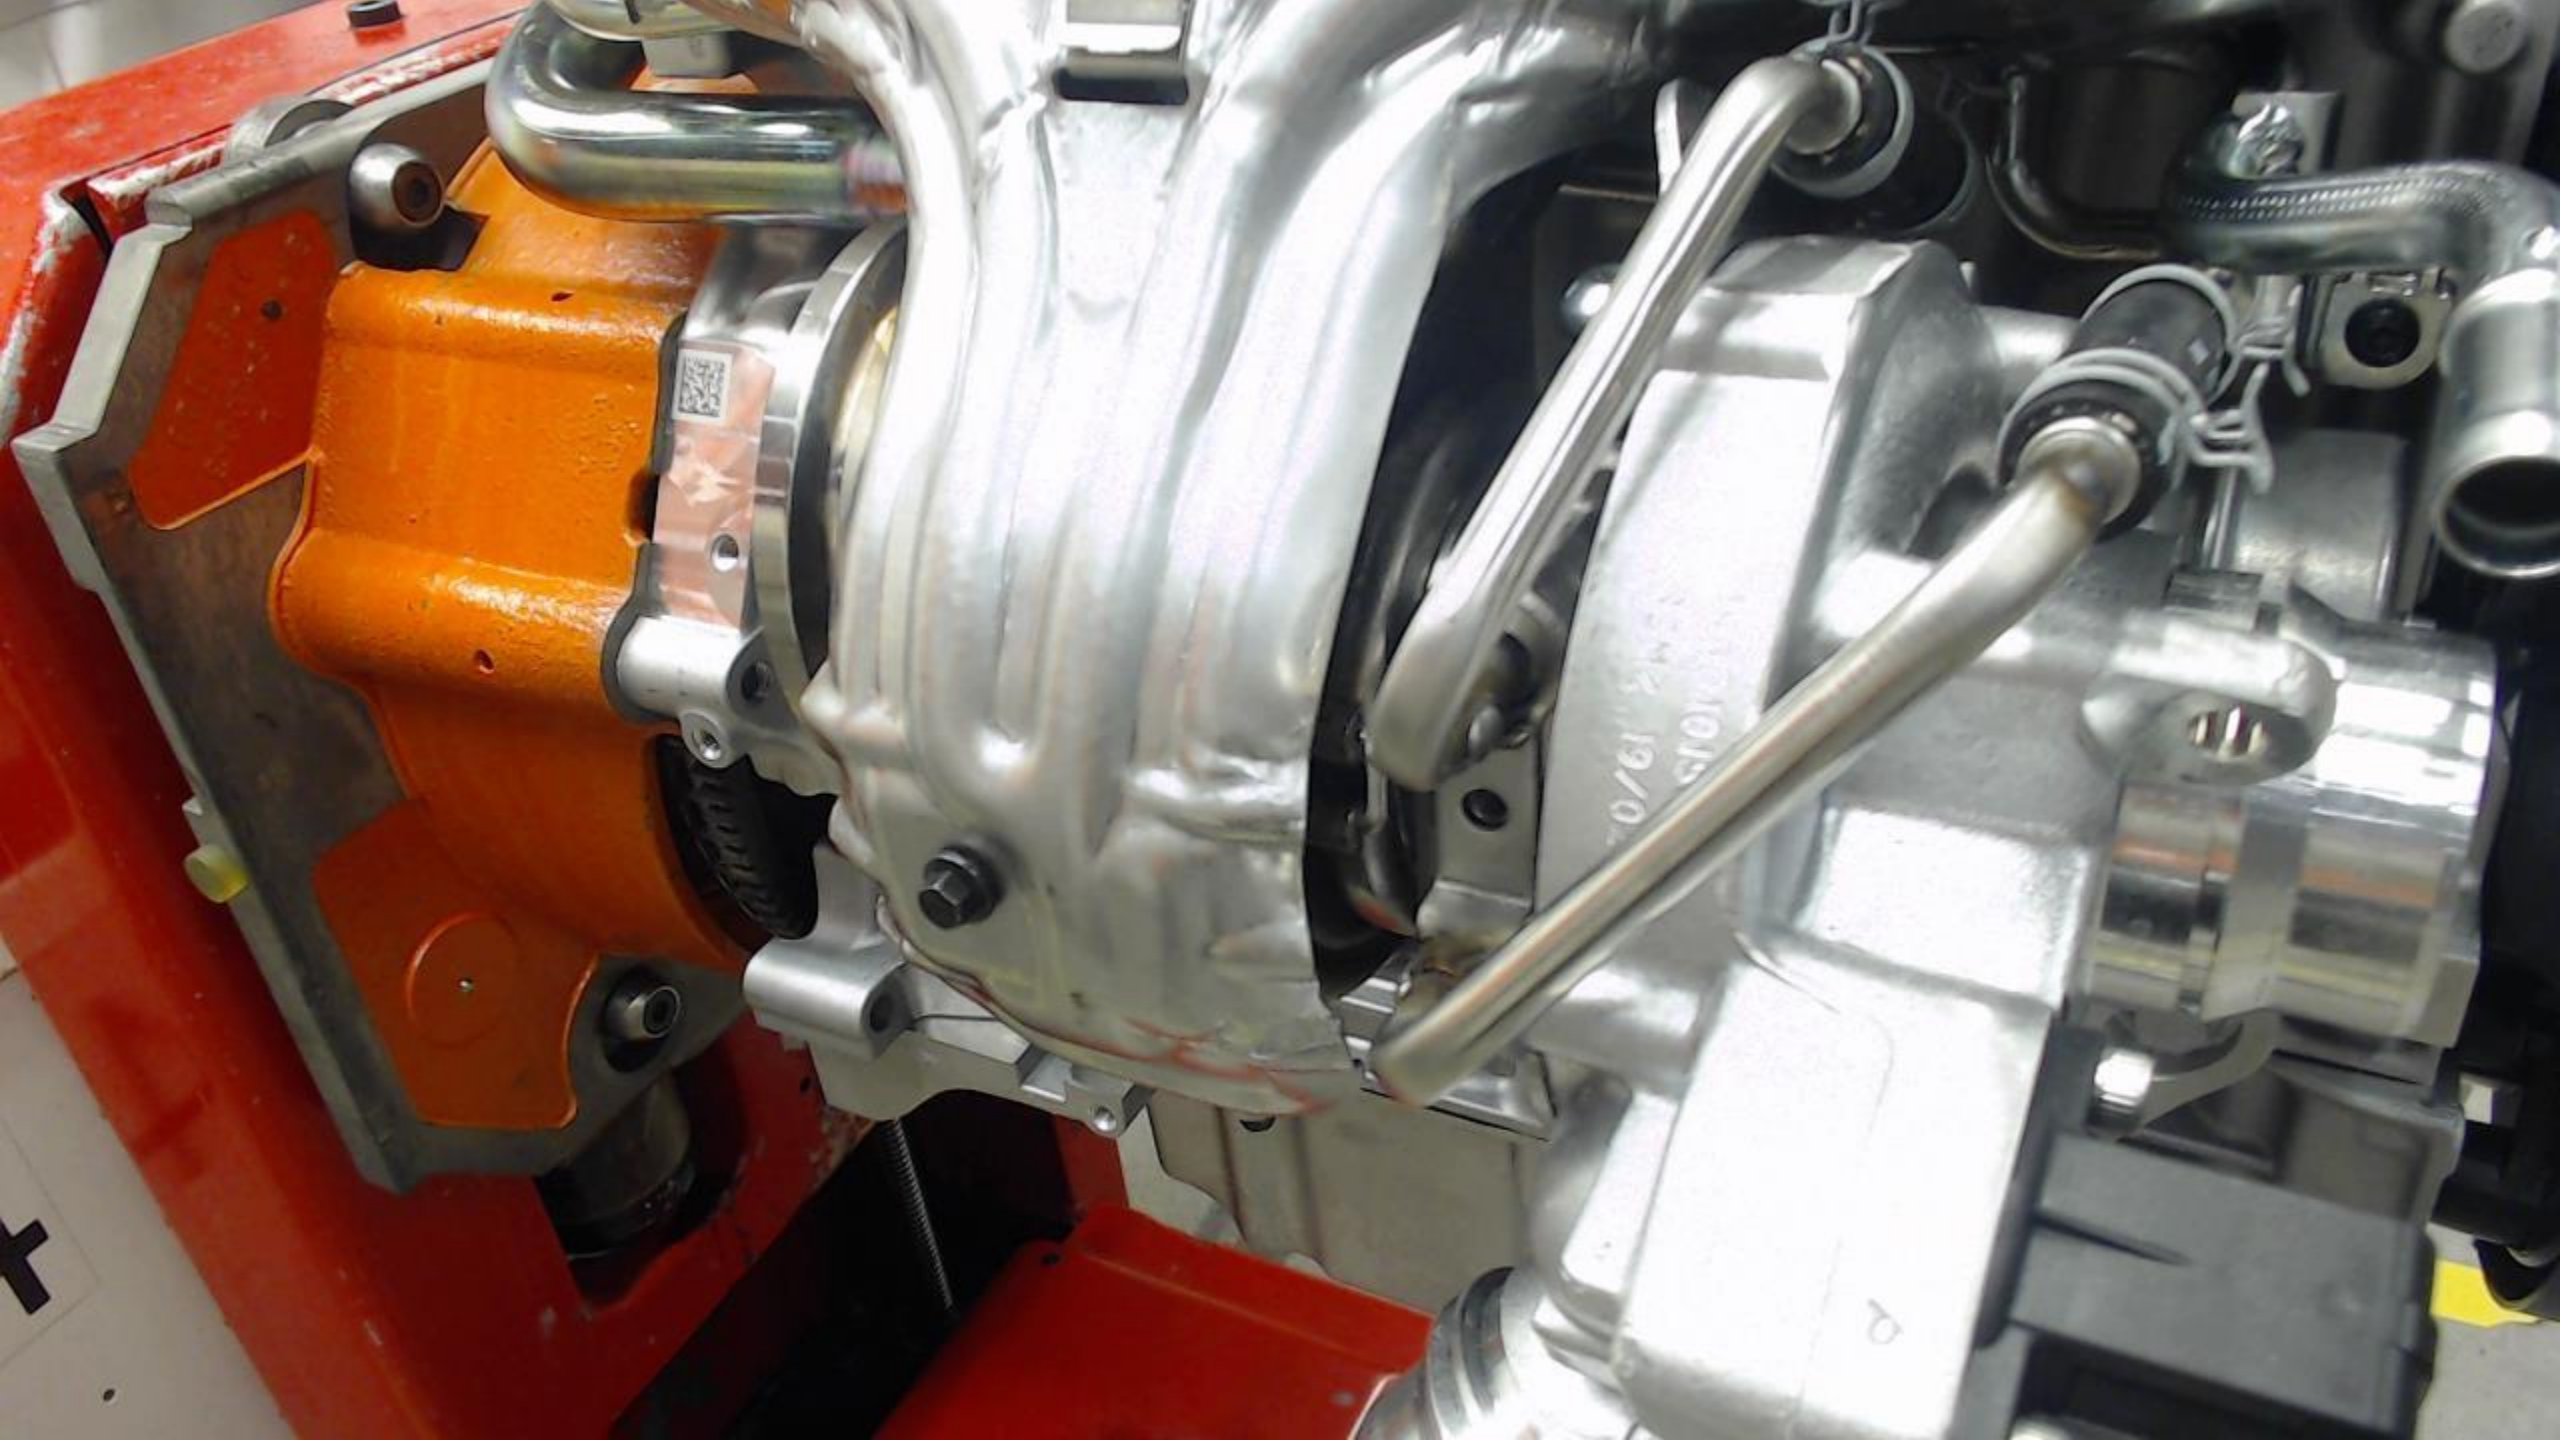

7/07/19/015
1015

2