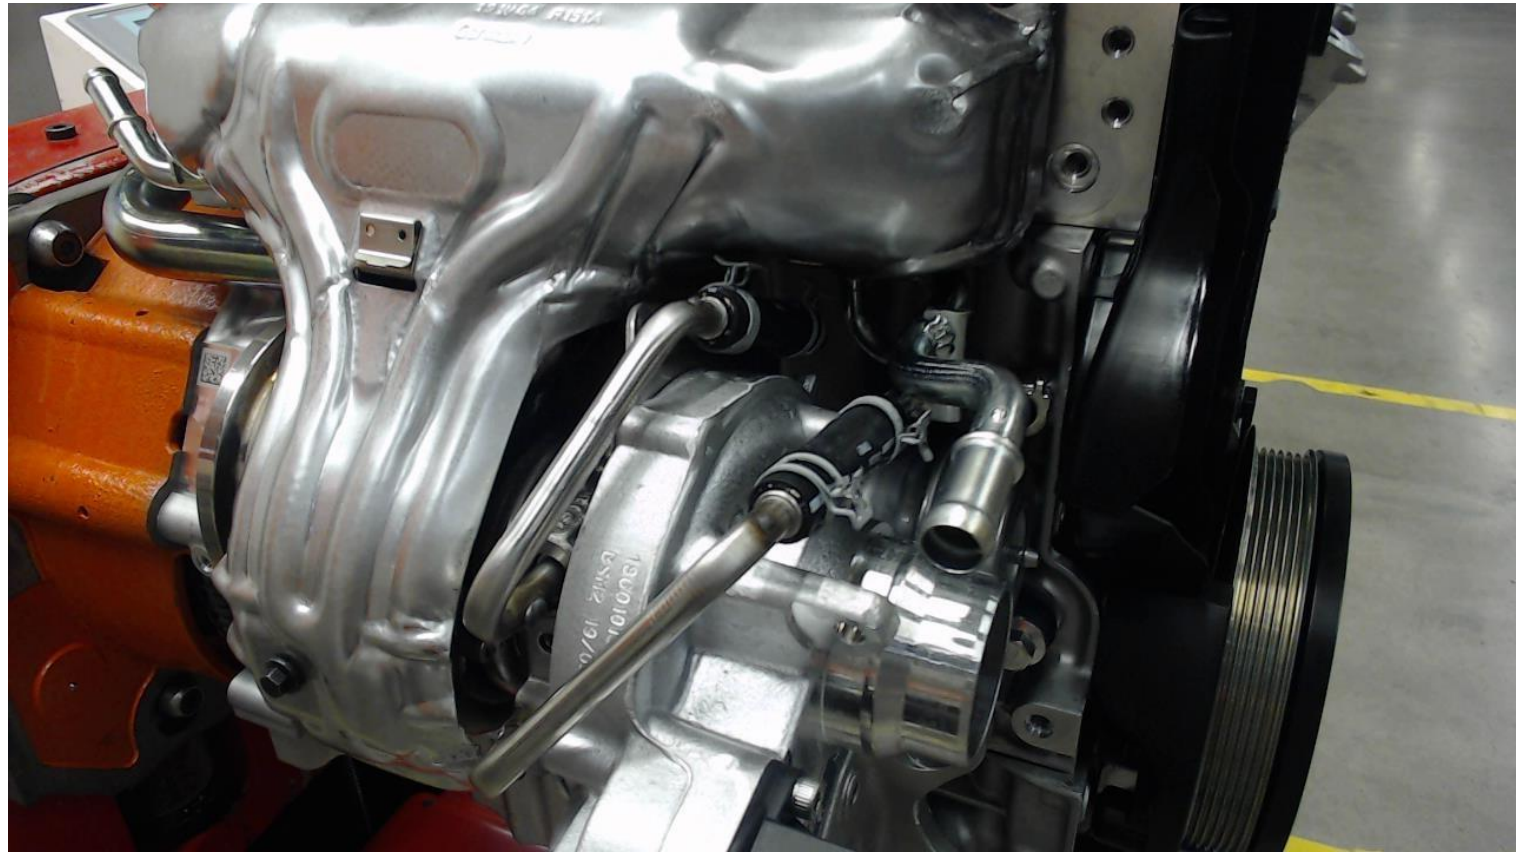

The background features a dark blue field filled with binary code (0s and 1s) in various sizes and colors (light blue, white). A central graphic consists of a glowing blue network of interconnected nodes and lines, forming a circular shape. Overlaid on this network is a large, semi-transparent white circle. The text "AI-BASERAD VISION" is centered horizontally and vertically, rendered in a bold, dark blue, sans-serif font. The overall aesthetic is futuristic and technological.

AI-BASERAD VISION

Exempel på
bra problem
för vision

VOLVO

Volvo Car Corporation

Slangklämmor

7/07/19/015
1015

2

VOLVO
3-cylinder
TURBO