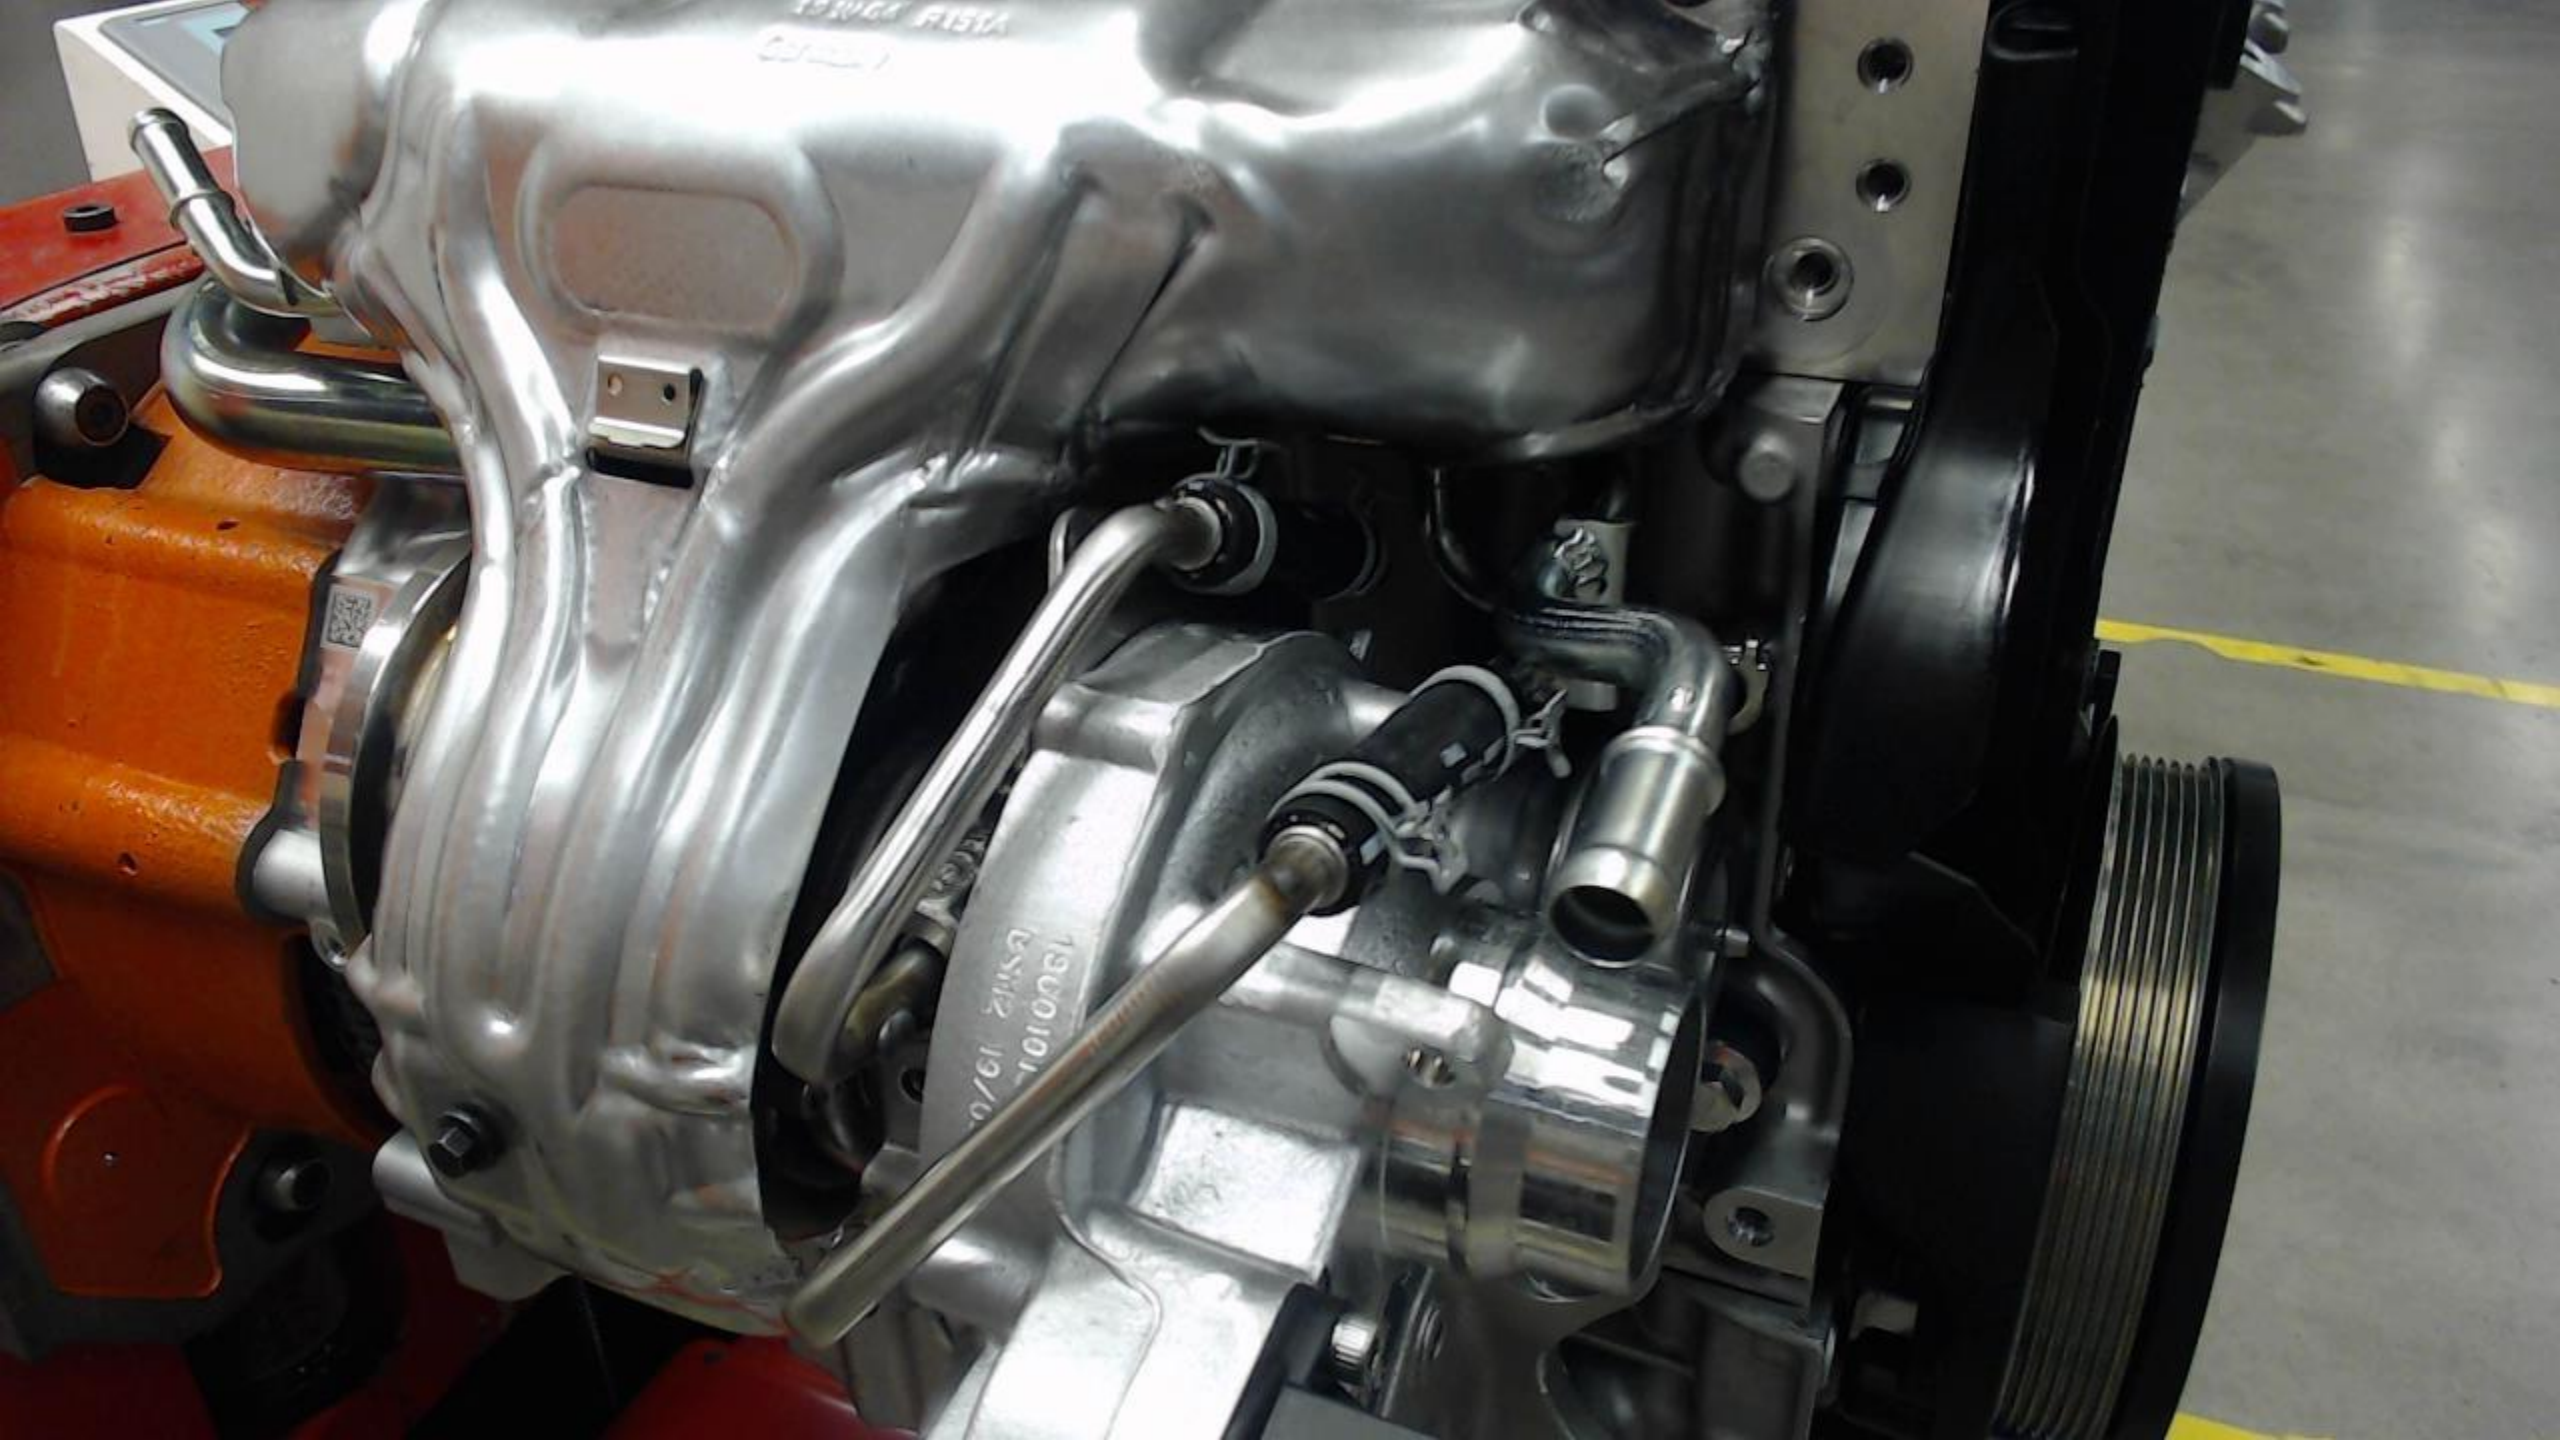

190001151A
C0001

1900101
C0012 19/0