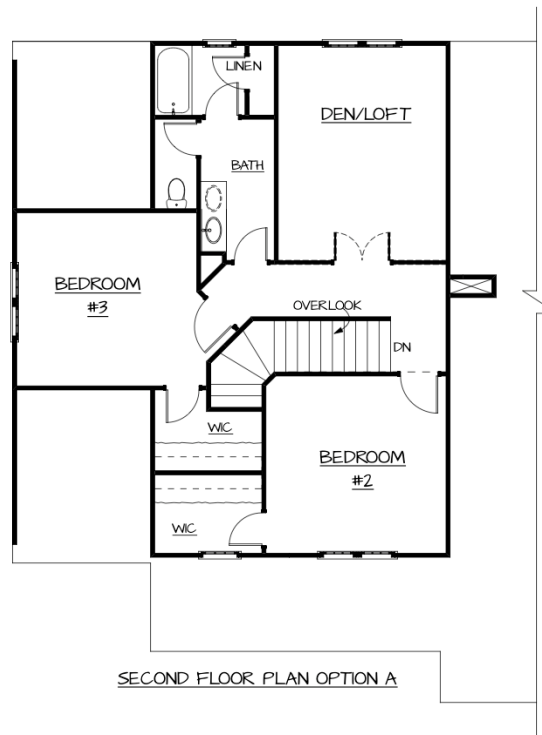

ELEVATION - OPTION A

ELEVATION - OPTION B

The Brandi

ELEVATION - OPTION C

ELEVATION - OPTION D

The Brandi
 Monticello Series
 3 - 4 Beds
 2.5 Baths
 2 Car Garage
 2479 Sq.Ft.

Plans for marketing purposes only. See full set for details and dimensions. Plans subject to change without notice at builder's discretion.