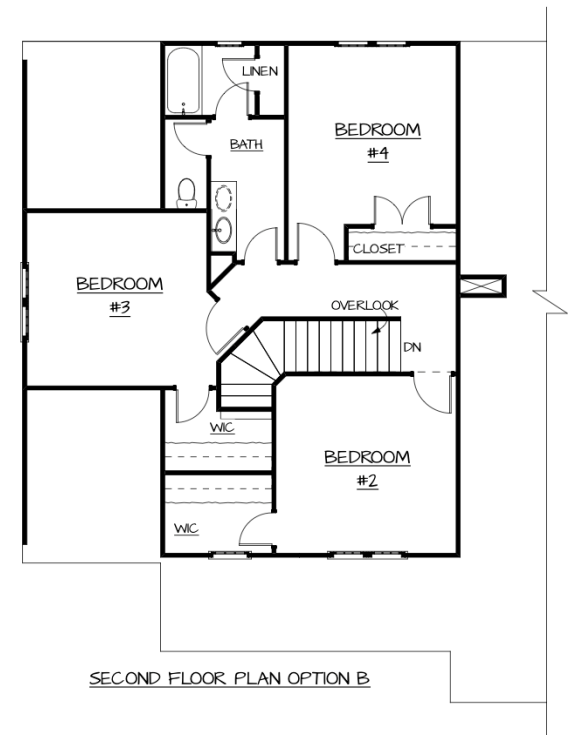

ELEVATION - OPTION A

ELEVATION - OPTION B

The Brandi

ELEVATION - OPTION C

ELEVATION - OPTION D

The Brandi
 Monticello Series
 3 - 4 Beds
 2.5 Baths
 2 Car Garage
 2479 Sq.Ft.

Plans for marketing purposes only. See full set for details and dimensions. Plans subject to change without notice at builder's discretion.