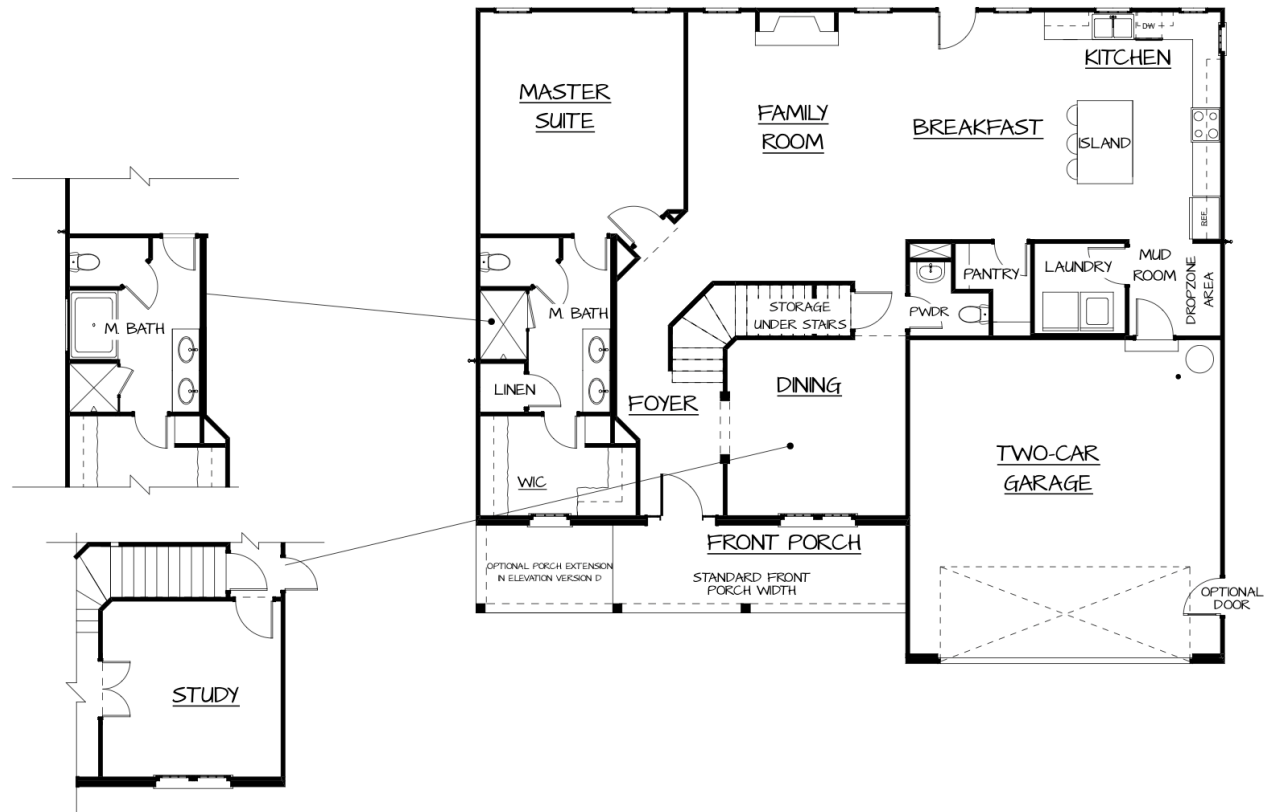

ELEVATION - OPTION A

ELEVATION - OPTION B

The Brandi

ELEVATION - OPTION C

ELEVATION - OPTION D

The Brandi
 Monticello Series
 3 - 4 Beds
 2.5 Baths
 2 Car Garage
 2479 Sq.Ft.

Plans for marketing purposes only. See full set for details and dimensions. Plans subject to change without notice at builder's discretion.