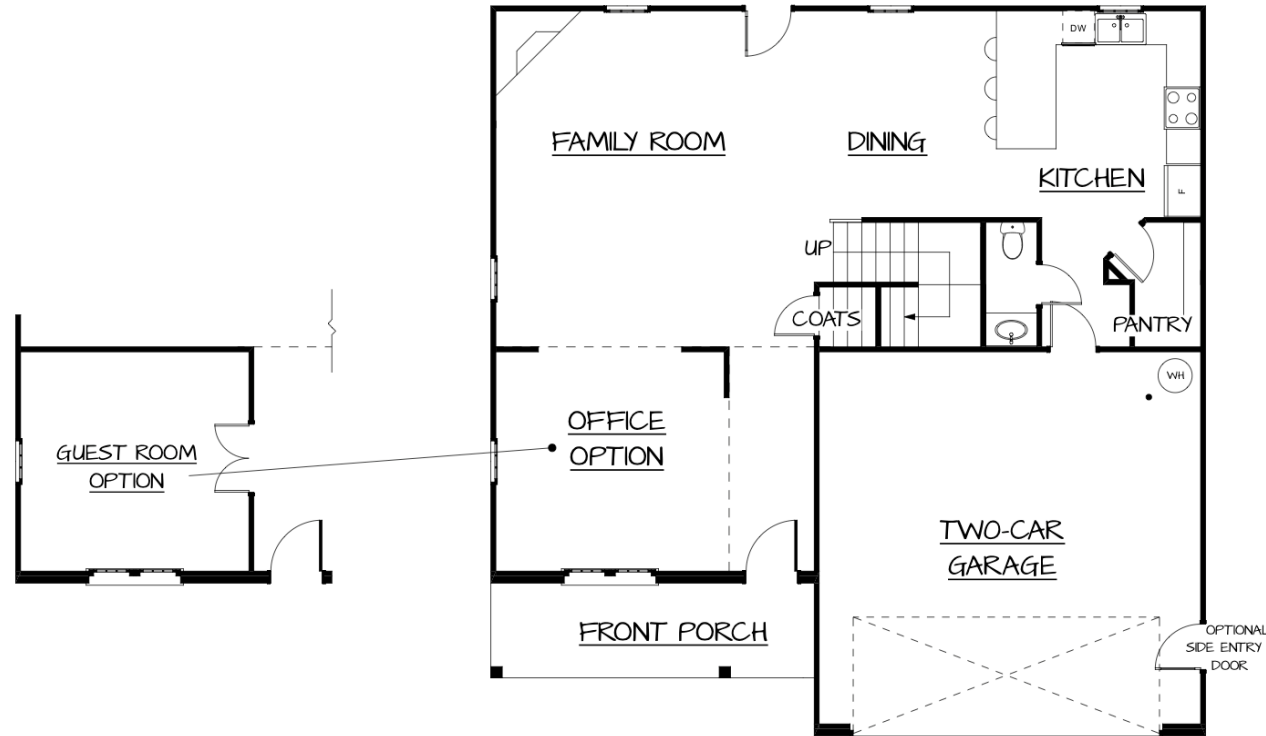

The Emerald

The Emerald Monticello Series

3 Beds

2.5 Baths

2 Car Garage

2288 Sq.Ft.

Plans for marketing purposes only. See full set for details and dimensions. Plans subject to change without notice at builder's discretion.