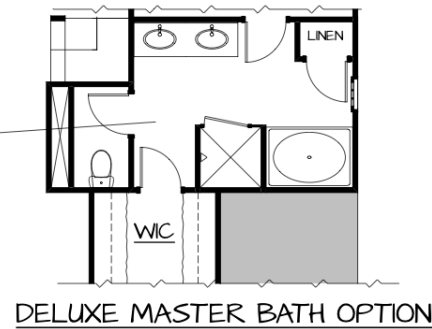

The Emerald

The Emerald Monticello Series

3 Beds

2.5 Baths

2 Car Garage

2288 Sq.Ft.

Plans for marketing purposes only. See full set for details and dimensions. Plans subject to change without notice at builder's discretion.