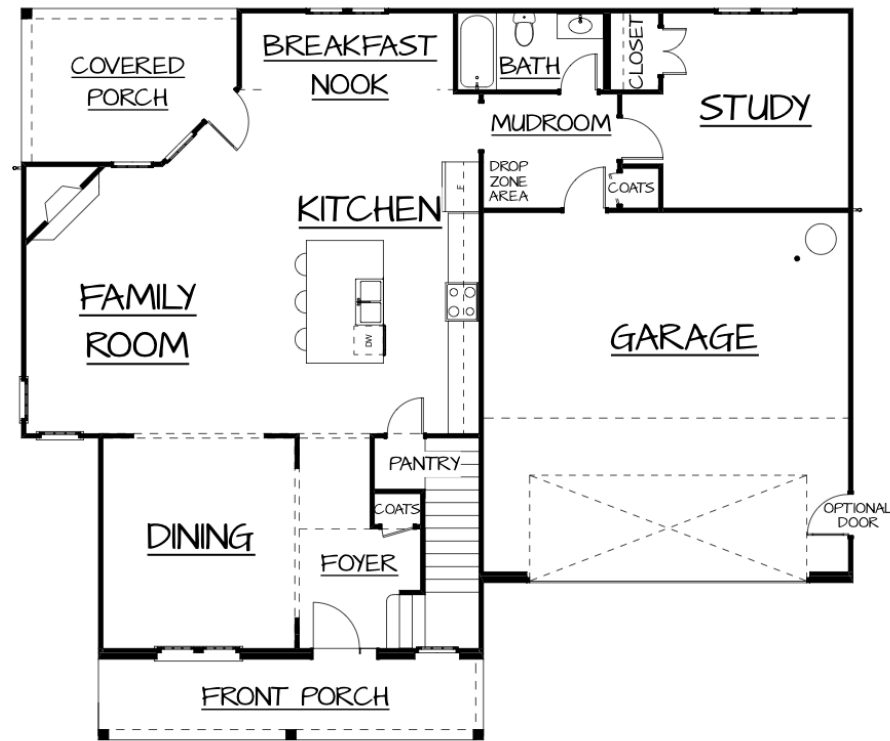

*The Ivory*

The Ivory  
Monticello Series  
4 - 5 Beds  
3 Baths  
2 Car Garage  
2,987 Sq.Ft.

*Plans for marketing purposes only. See full set for details and dimensions. Plans subject to change without notice at builder's discretion.*