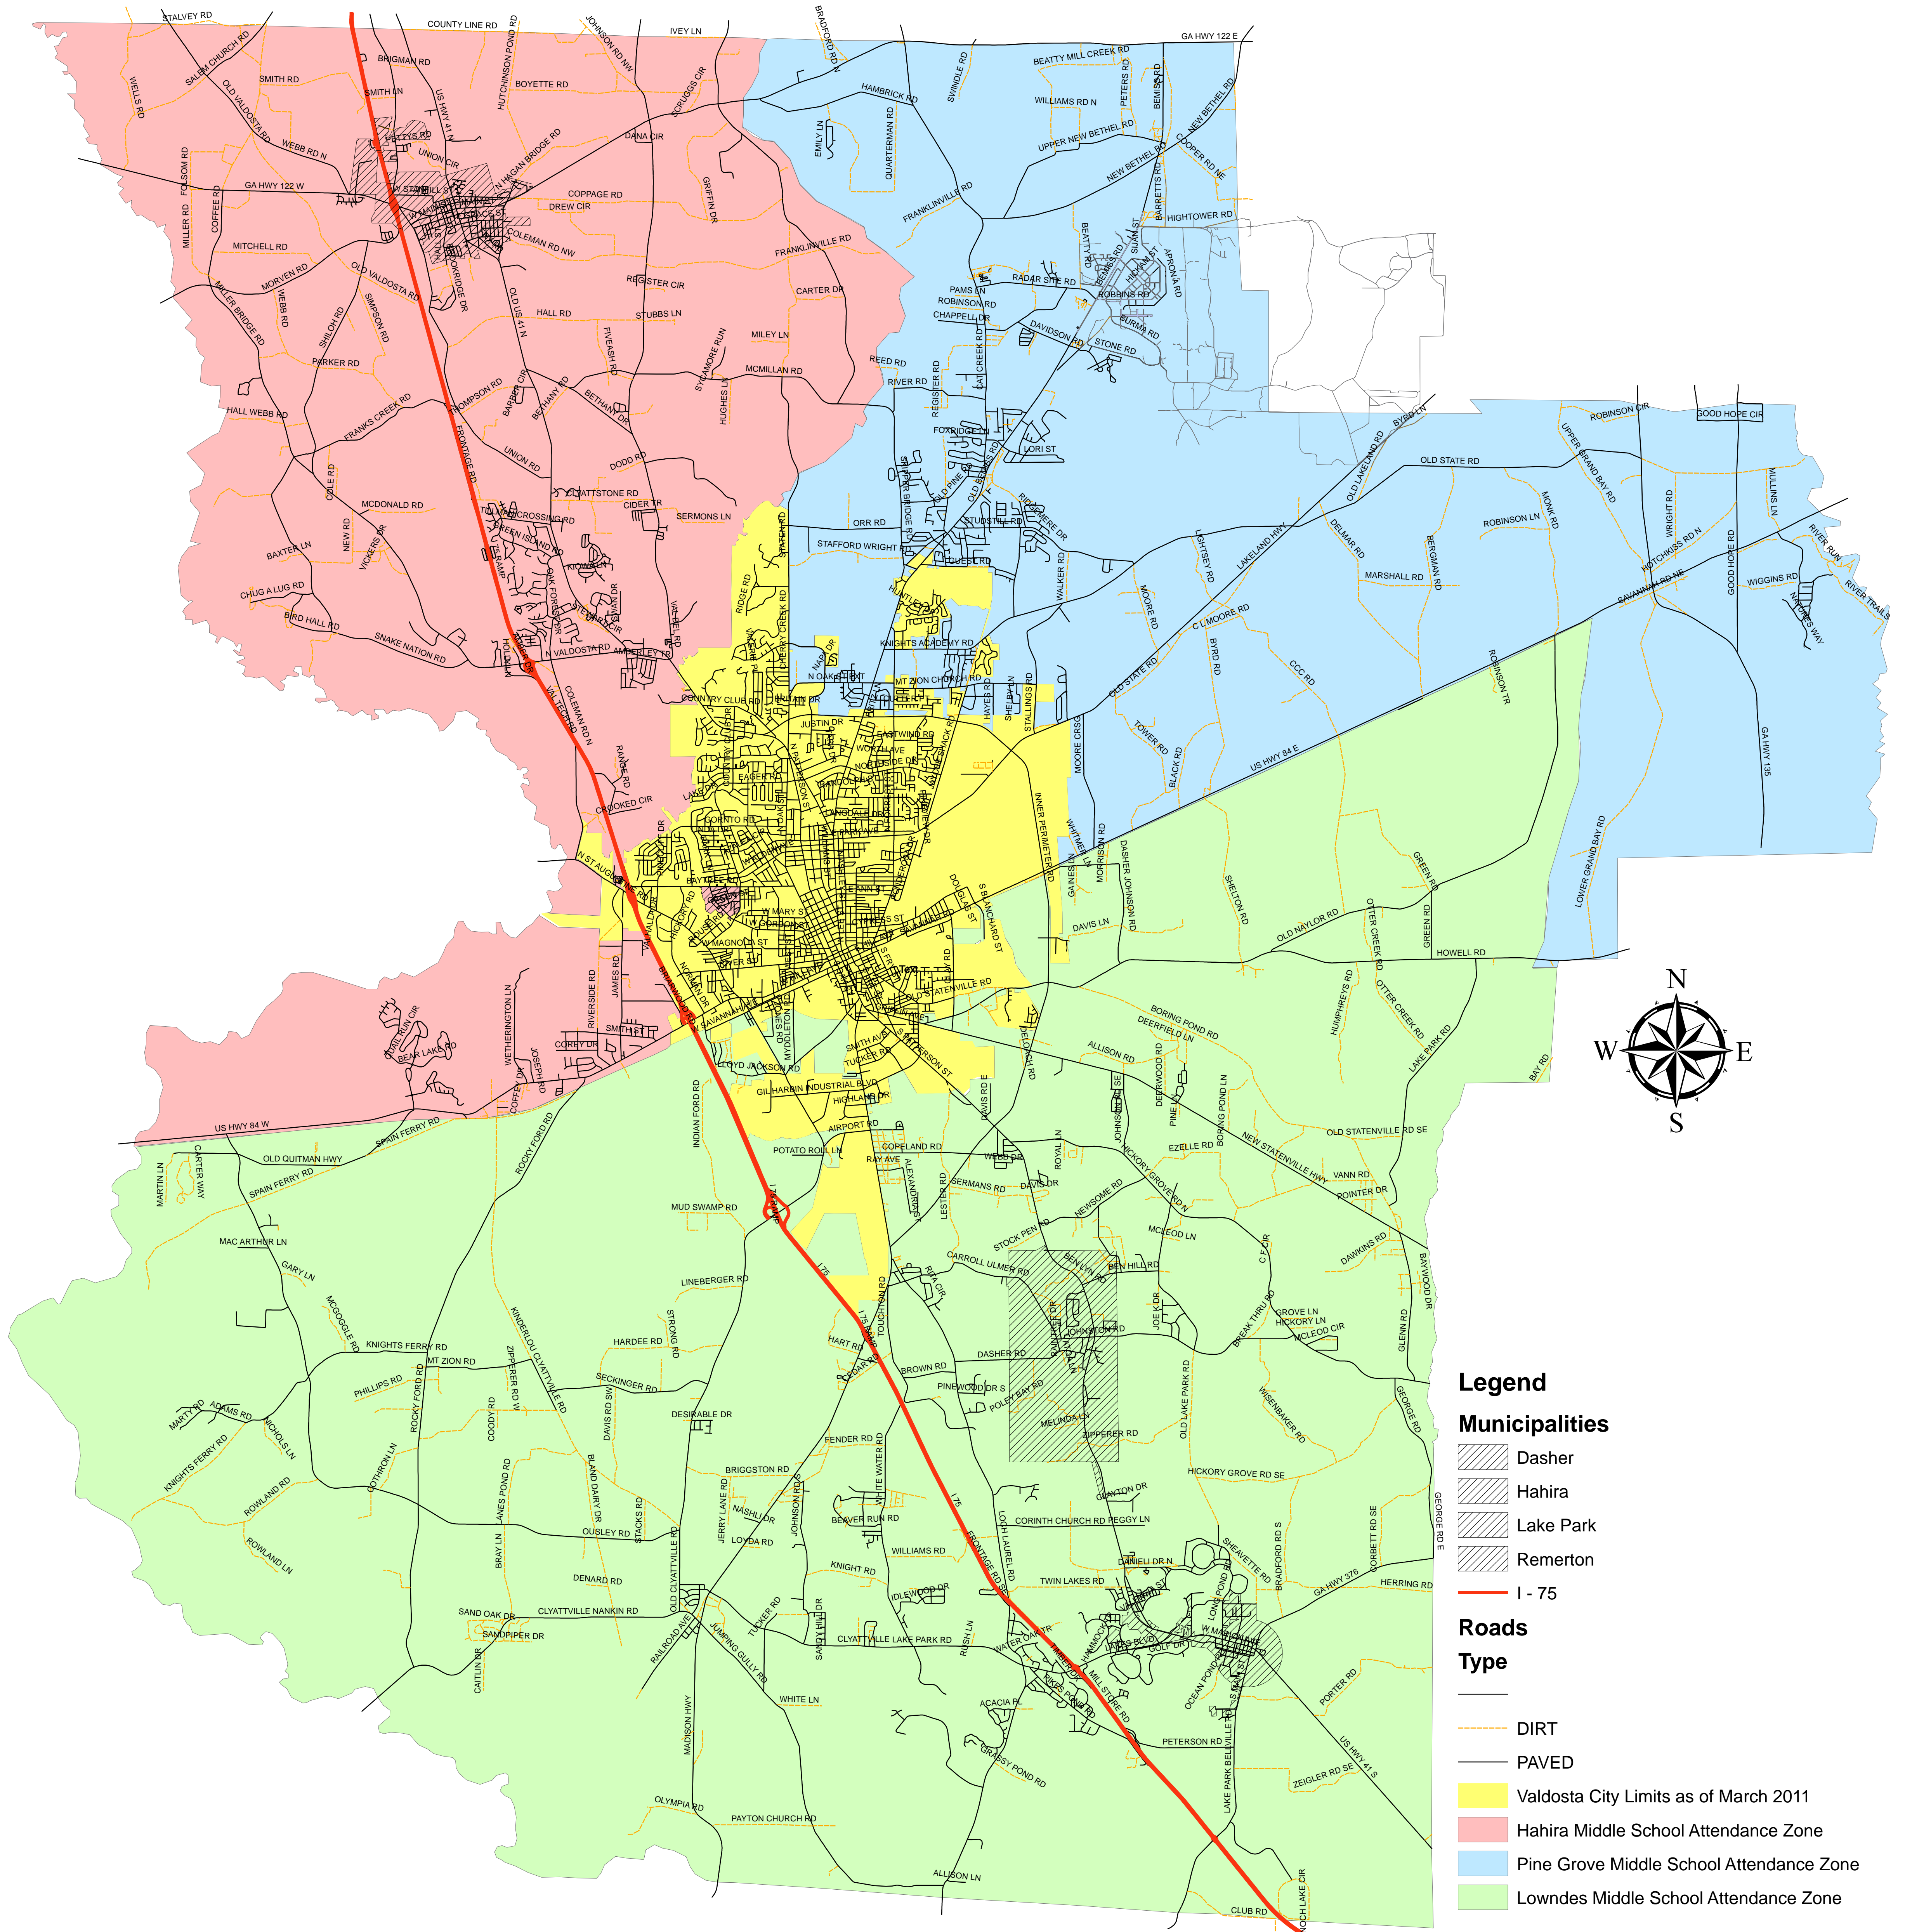

Lowndes County Schools Middle School Attendance Zones

as of March 2011

Legend

Municipalities

- Dasher
- Hahira
- Lake Park
- Remerton
- I - 75

Roads

Type

- DIRT
- PAVED
- Valdosta City Limits as of March 2011
- Hahira Middle School Attendance Zone
- Pine Grove Middle School Attendance Zone
- Lowndes Middle School Attendance Zone

Miles