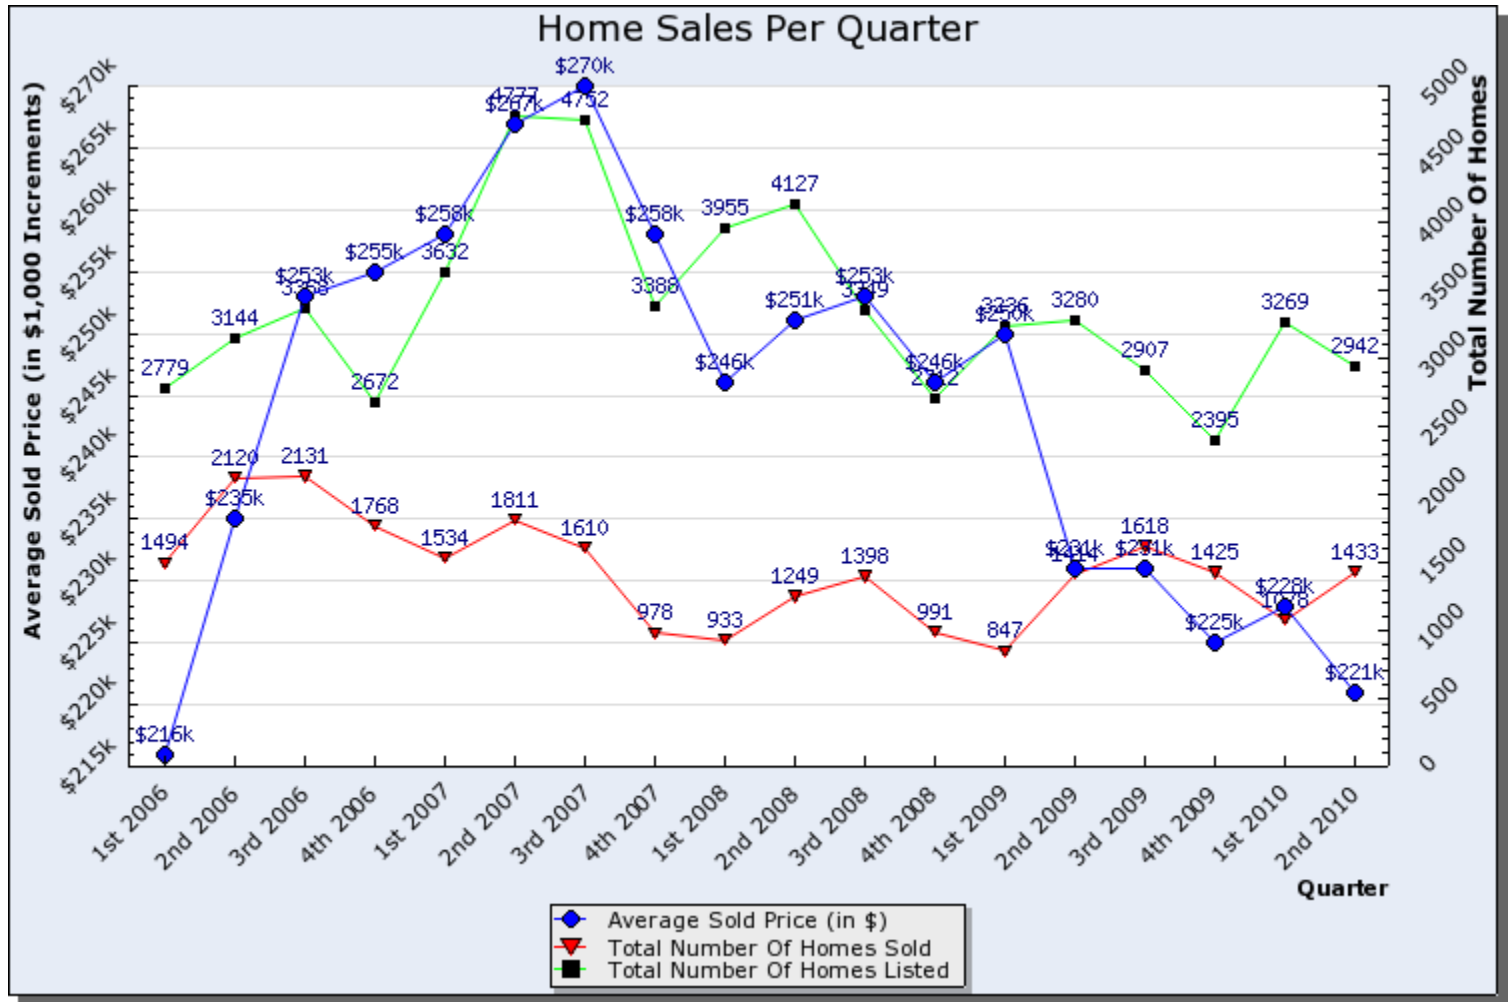

## Home Sales Graph Report

Search Criteria: State is Utah, County is Utah

Prepared By:  
Kristine Partridge  
Simple Choice Real Estate  
801-228-1683

This report was generated automatically by the Wasatch Front Regional MLS on 07/02/2010 at 03:10 PM