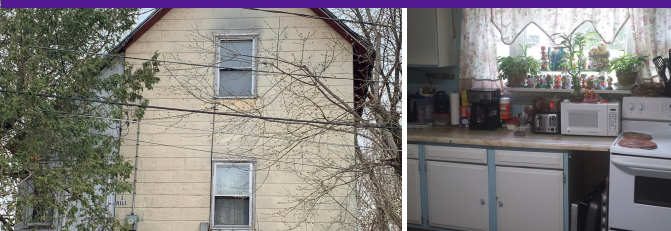

Updated windows, enclosed porch, big kitchen, needs a little updating.

1 Mill Street, Gouverneur 13642

MLS# 41143	Beds 4	Baths 1	Sq Ft 1281	\$15,900
---------------	-----------	------------	---------------	-----------------