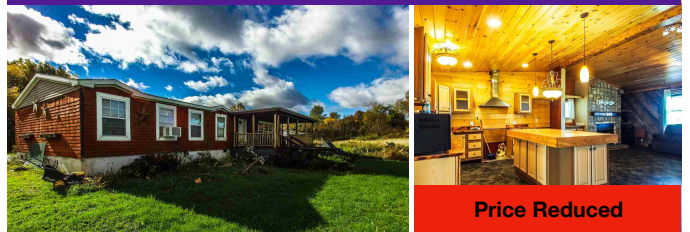

## 1744 County Route 24, Edwards 13635

SALE PENDING

MLS# 38395	Beds 3	Baths 1	Acres 59	<b>\$160,000</b>
---------------	-----------	------------	-------------	------------------

Farmhouse, detached 2 stall garage, 2 ponds, and a massive horse barn with riding area.

## 96 Leroy Street, Potsdam 13676

MLS# 42464	Beds 3	Baths 2	Sq Ft 1312	<b>\$159,000</b>
---------------	-----------	------------	---------------	------------------

Spacious backyard, galley kitchen, detached garage, walking distance to village amenities!

## 289 County Route 11, Gouverneur 13642

Price Reduced

MLS# 41459	Beds 3	Baths 2	Acres 50	<b>\$149,999</b>
---------------	-----------	------------	-------------	------------------

Privacy! Property includes a home, 50 acres, mature timber, 8 person hunting camp, tool shed.

## 14457 Wilder Drive, Harrisville 13648

MLS# 41581	Beds 3	Baths 1.5	Sq Ft 1596	<b>\$149,900</b>
---------------	-----------	--------------	---------------	------------------

Victorian style home with detached 2 car garage. Spacious yard with fenced in area.