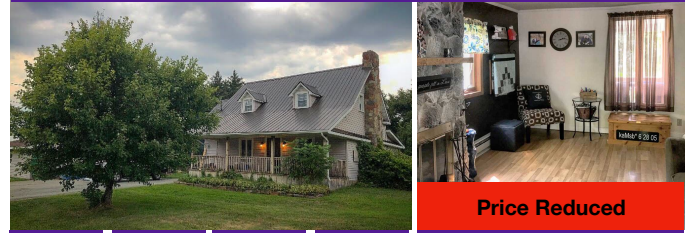

192 Horton Road, Massena 13662

MLS# 41965	Beds 2	Baths 1.5	Sq Ft 1800	$99,999

Quiet country road, spacious yard, drive down the road for access of St. Lawrence or Grasse River.

Price Reduced