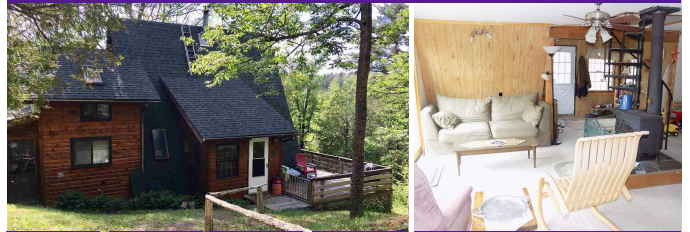

192 Main Street, Edwards 13635

MLS# 42204	Beds 4	Baths 2.5	Sq Ft 2031	\$99,999
---------------	-----------	--------------	---------------	-----------------

2 acres of land, 1 stall garage, 2 story storage barn, main floor is completely remodeled.

Price Reduced

3989 State Highway 58, Gouverneur 13642

MLS# 41811	Beds 2	Baths 2	Sq Ft 1582	\$99,999
---------------	-----------	------------	---------------	-----------------

Country living but close to the village. 1 1/2 car garage, storage shed, pool w/ deck.

29 Edith Street, Gouverneur 13642

MLS# 42347	Beds 3	Baths 1.5	Sq Ft 1356	\$99,000
---------------	-----------	--------------	---------------	-----------------

Village home with nice backyard. Good sized bedrooms, covered front porch.

17 Birch Heights Road, Edwards 13635

MLS# 42328	Beds 2	Baths 2	Sq Ft 1170	\$92,000
---------------	-----------	------------	---------------	-----------------

Cedar Lake cabin. Drilled well and septic system. Full kitchen, 2 full baths, backup generator.