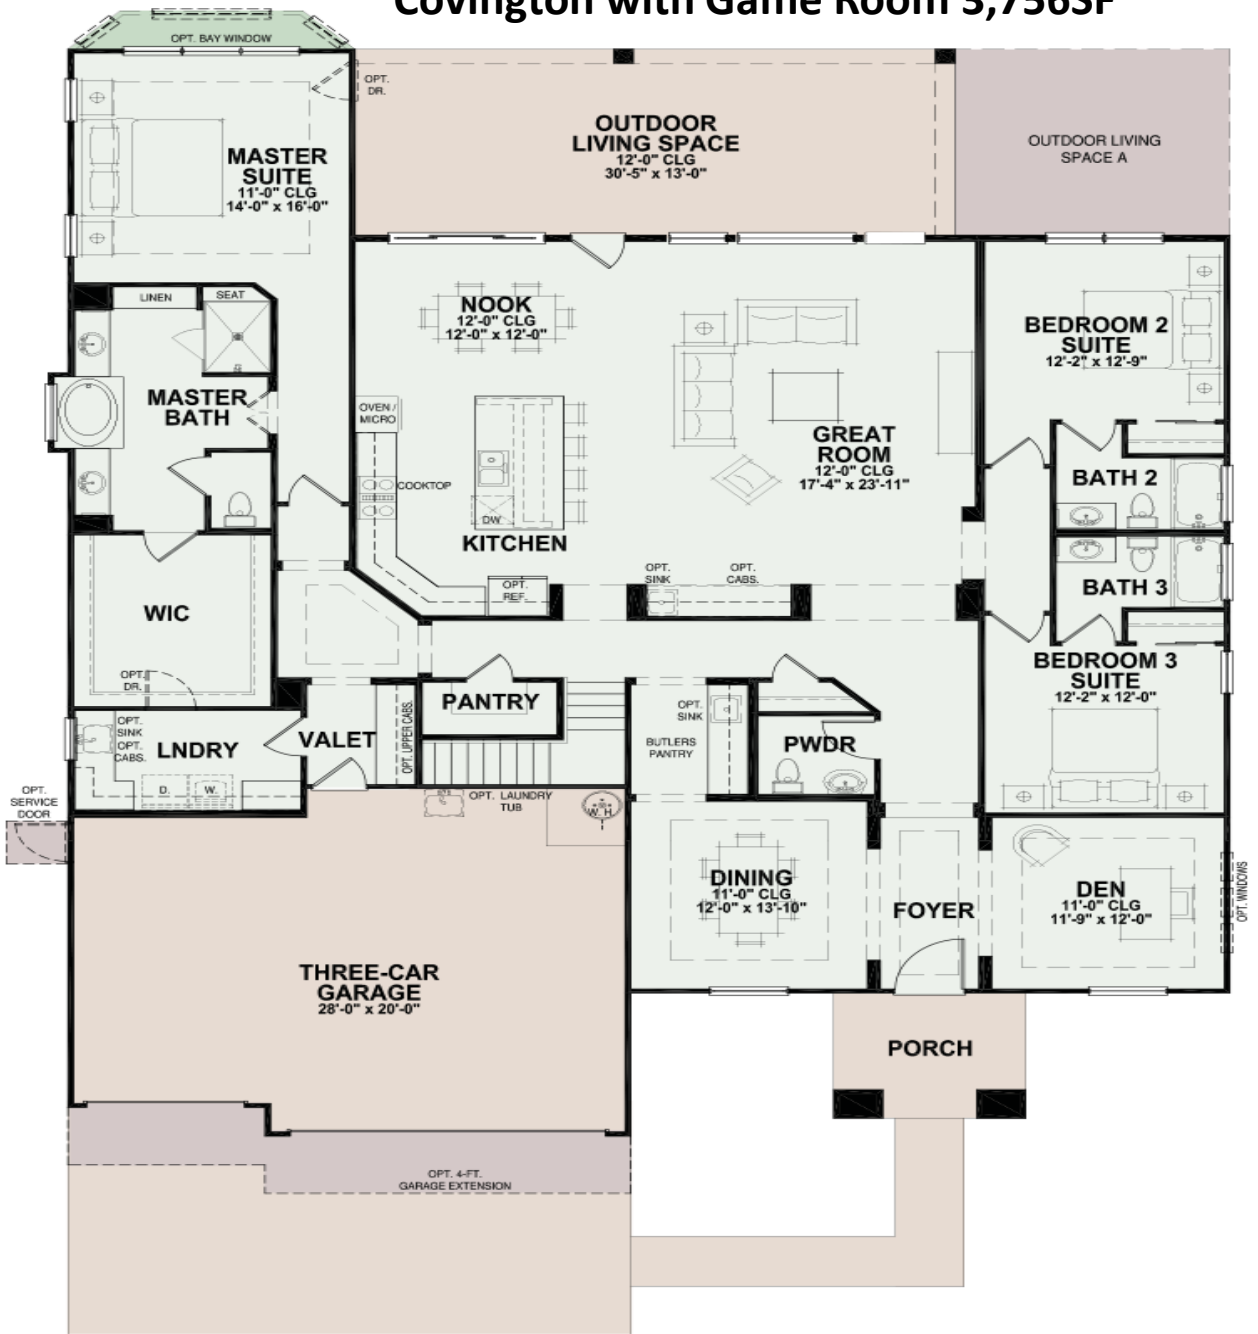

Navarro 2950SF plus Casita, Logia, & Bell Tower

Covington with Game Room 3,756SF

• 2nd Floor Expanded Game Room with Powder Room (814 Sq. Ft.)

• 2nd Floor Expanded Game Room with Optional Bath 4 (814 Sq. Ft.)

• 2nd Floor Game Room and Optional Bedroom 4 (814 Sq. Ft.)

Ashland with Game Room 3,227SF

• 2nd Floor Expanded Game Room with Powder Room (703 Sq. Ft.)

• 2nd Floor Expanded Game Room with Optional Bath 3 (703 Sq. Ft.)

• 2nd Floor Game Room and Optional Bedroom 4 (703 Sq. Ft.)