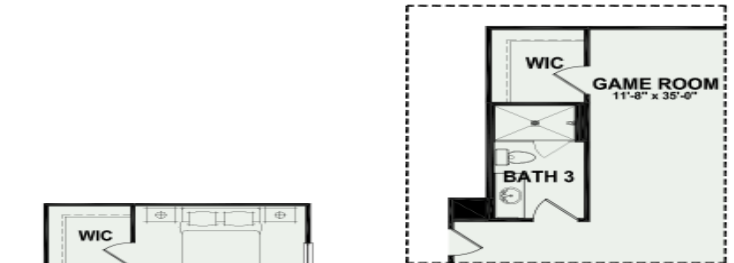

Navarro 2950SF plus Casita, Logia, & Bell Tower

Covington with Game Room 3,756SF

• 2nd Floor Expanded Game Room with Powder Room (814 Sq. Ft.)

• 2nd Floor Expanded Game Room with Optional Bath 4 (814 Sq. Ft.)

• 2nd Floor Game Room and Optional Bedroom 4 (814 Sq. Ft.)

Ashland with Game Room 3,227SF

• 2nd Floor Expanded Game Room with Powder Room (703 Sq. Ft.)

• 2nd Floor Expanded Game Room with Optional Bath 3 (703 Sq. Ft.)

• 2nd Floor Game Room and Optional Bedroom 4 (703 Sq. Ft.)