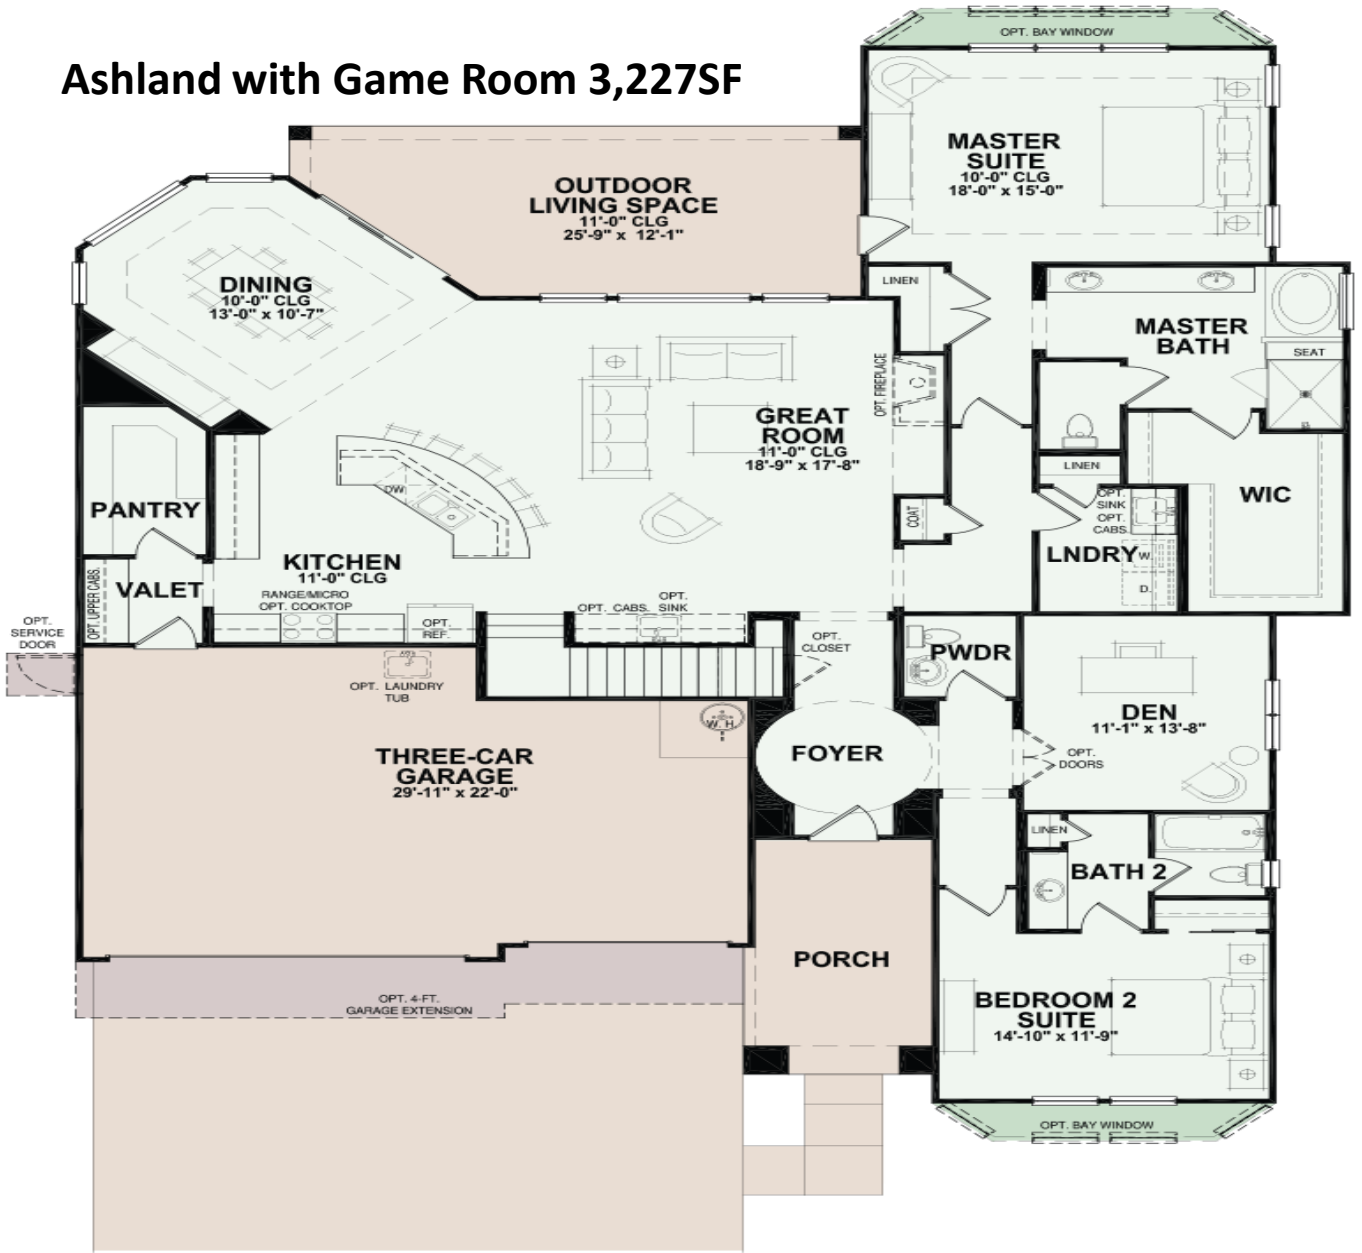

Navarro 2950SF plus Casita, Logia, & Bell Tower

Covington with Game Room 3,756SF

• 2nd Floor Expanded Game Room with Powder Room (814 Sq. Ft.)

• 2nd Floor Expanded Game Room with Optional Bath 4 (814 Sq. Ft.)

• 2nd Floor Game Room and Optional Bedroom 4 (814 Sq. Ft.)

Ashland with Game Room 3,227SF

• 2nd Floor Expanded Game Room with Powder Room (703 Sq. Ft.)

• 2nd Floor Expanded Game Room with Optional Bath 3 (703 Sq. Ft.)

• 2nd Floor Game Room and Optional Bedroom 4 (703 Sq. Ft.)