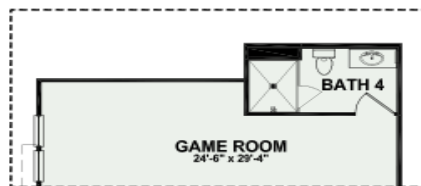

Navarro 2950SF plus Casita, Logia, & Bell Tower

Covington with Game Room 3,756SF

• 2nd Floor Expanded Game Room with Powder Room (814 Sq. Ft.)

• 2nd Floor Expanded Game Room with Optional Bath 4 (814 Sq. Ft.)

• 2nd Floor Game Room and Optional Bedroom 4 (814 Sq. Ft.)

Ashland with Game Room 3,227SF

• 2nd Floor Expanded Game Room with Powder Room (703 Sq. Ft.)

• 2nd Floor Expanded Game Room with Optional Bath 3 (703 Sq. Ft.)

• 2nd Floor Game Room and Optional Bedroom 4 (703 Sq. Ft.)