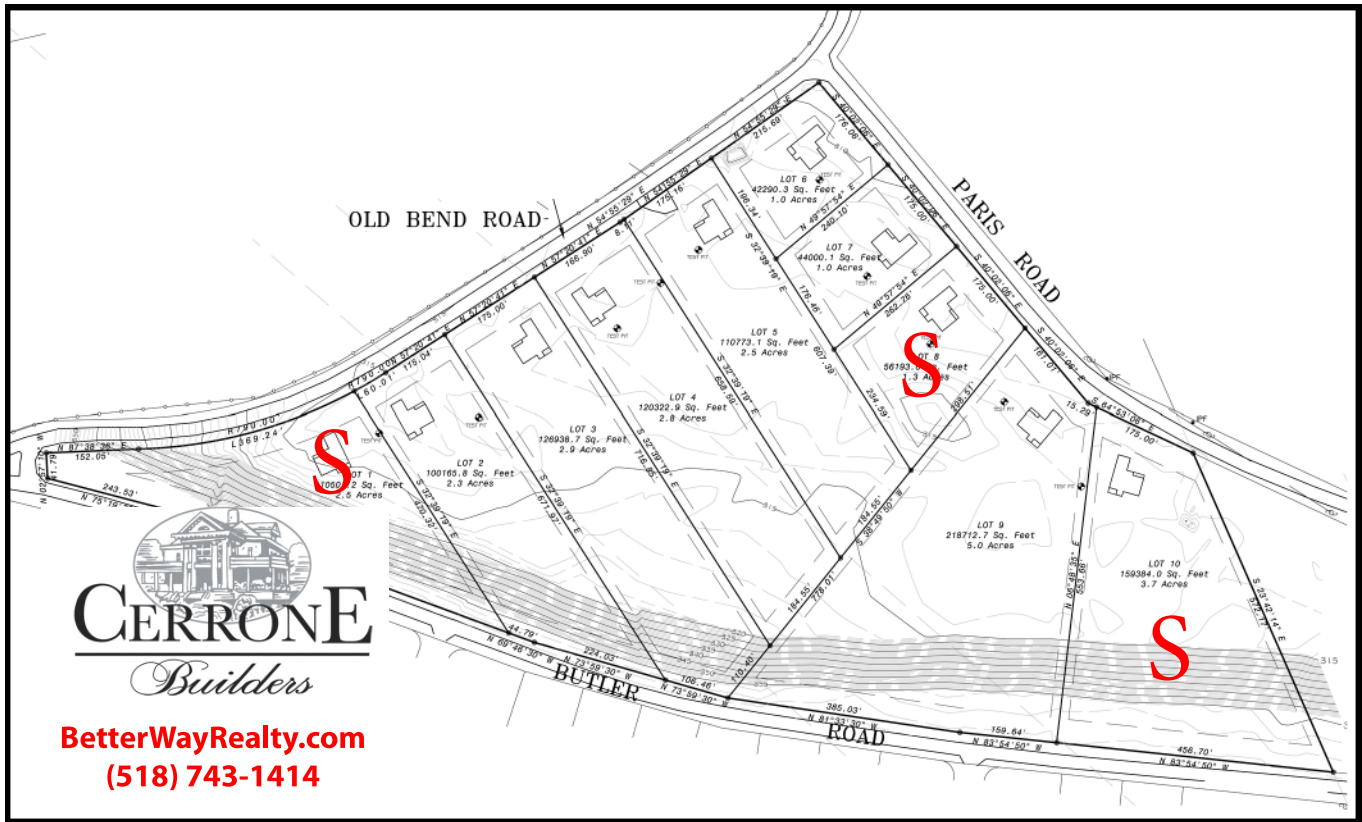

Welcome Home to  
**Old Bend and Paris Roads in Moreau**

**DIRECTIONS:** Exit 17N, Go Right onto Route 9. Left at Butler Rd, Right at Old Bend Road - Right to Paris Road

Open concept ranch plans

Open concept two-story plans

Ranch w/Optional Sunroom

**Architecturally advanced homes, large private lots.**

One of the newest Cerrone Builders neighborhoods consisting of 10 lots in a great location in Moreau. Lots of privacy with lots starting in size from 1 to 5+ acres. Customize one of our popular, open concept floorplans, or bring us your own floorplan. Starting at \$247,900.