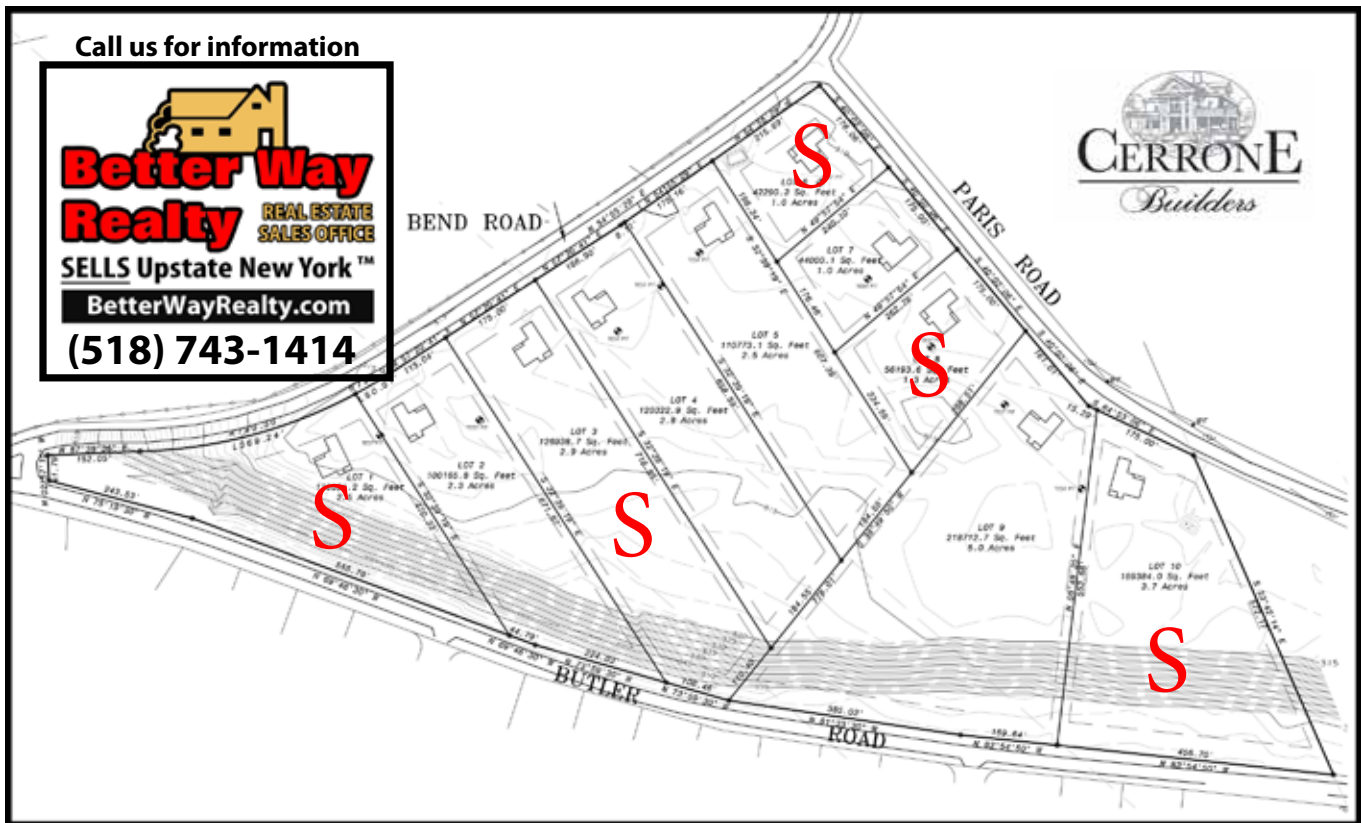

# Welcome Home to Old Bend & Paris Road in Moreau

Call us for information

**Better Way Realty** REAL ESTATE SALES OFFICE  
**SELLS Upstate New York™**  
 BetterWayRealty.com  
**(518) 743-1414**

**DIRECTIONS:** Exit 17N, Go Right onto Route 9. Left at Butler Rd, Right at Old Bend Road - Right to Paris Road

*Open concept ranch plans*

*Open concept two-story plans*

*Ranch w/Optional Sunroom*

## Architecturally advanced homes, large private lots.

*One of the newest Cerrone Builders neighborhoods consisting of 10 lots in a great location in Moreau. Lots of privacy with lots from 1 to 5+ acres. Customize one of our popular, open concept floorplans, or bring us your own floorplan.*