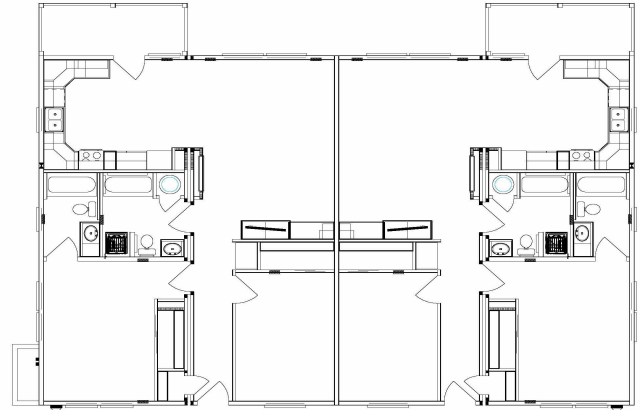

RIVERSIDE CONDOMINIUMS

4401 Riverside Drive

- Located on the Mendenhall River
- Brand New Condominium Homes
- 51 Units available
- Carport included
- Electric Heat
- Window Blinds included
- Dues are \$250.00 per month
- ADA accessible units available
- Pet Friendly
- Non Smoking Association
- Affordable and Convenient
- Reservations are being accepted