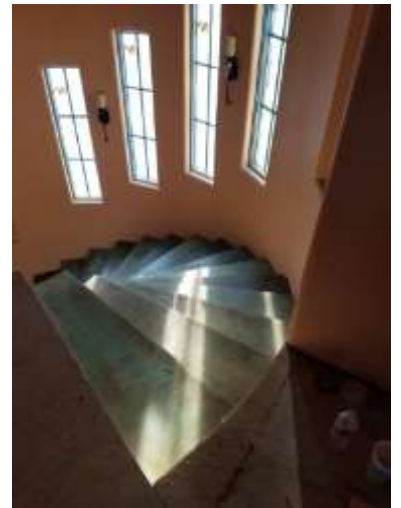

# Counter Intuitive

*intuitive concrete for distinctive homes*

**Bill Florie**, Owner/Designer  
3702 S IH 35, Ste. M8-M10  
New Braunfels, TX 78132  
210-803-2120  
[bill@counterintuitivedesigns.com](mailto:bill@counterintuitivedesigns.com)  
[www.counterintuitivedesigns.com](http://www.counterintuitivedesigns.com)