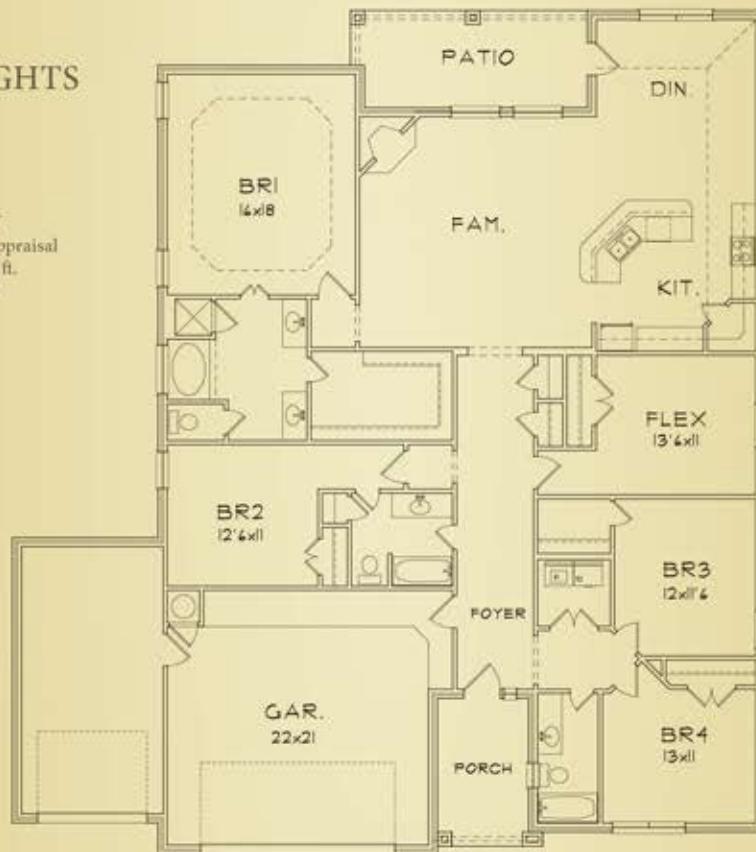

Ashford Homes

Sales Contact: Bradley Sheppard, REALTOR, Associate Broker, Better Homes & Gardens - Bradfield Properties
Call: 254-300-7585 | bradley@bradfieldproperties.com | 3011 N. Main St. Suite A Belton, TX 76513
Ashford Homes | 3800 E. Stan Schlueter Loop, Suite 107 Killeen, TX 76542-4558 | 254-699-8485 | AshfordHomesTexas.com

**Better
Homes**
and Gardens
REAL ESTATE

**BRADFIELD
PROPERTIES**