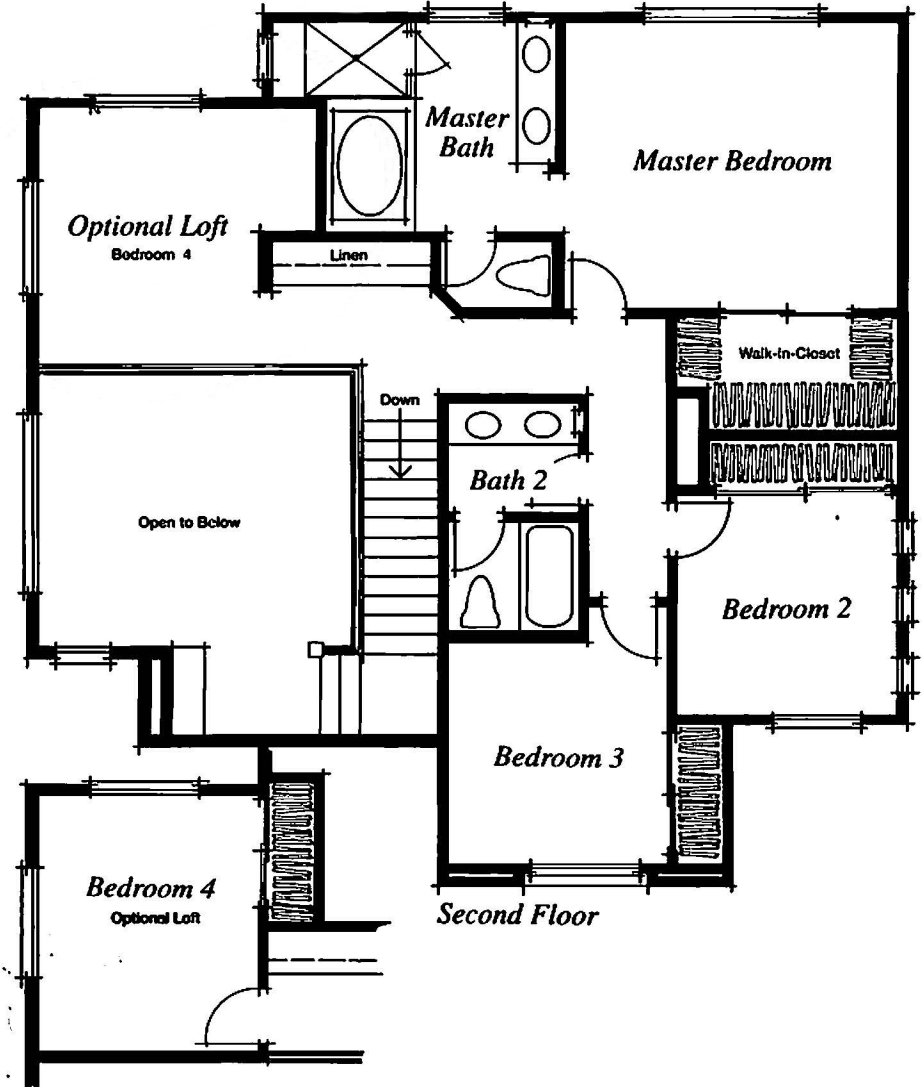

# Plan 4 - Vouvray

4 Bedrooms or 3 Bedrooms plus Optional Loft  
2.5 Baths  
Family Room with Fireplace  
Breakfast Nook  
2-Car Garage  
Approximately 1,966 Square Feet

*The builder reserves the right in its sole discretion to make changes or modifications to maps, plans, specifications, materials, features and colors without notice. Window and door configurations may vary per lot location. See sales representative for details.*