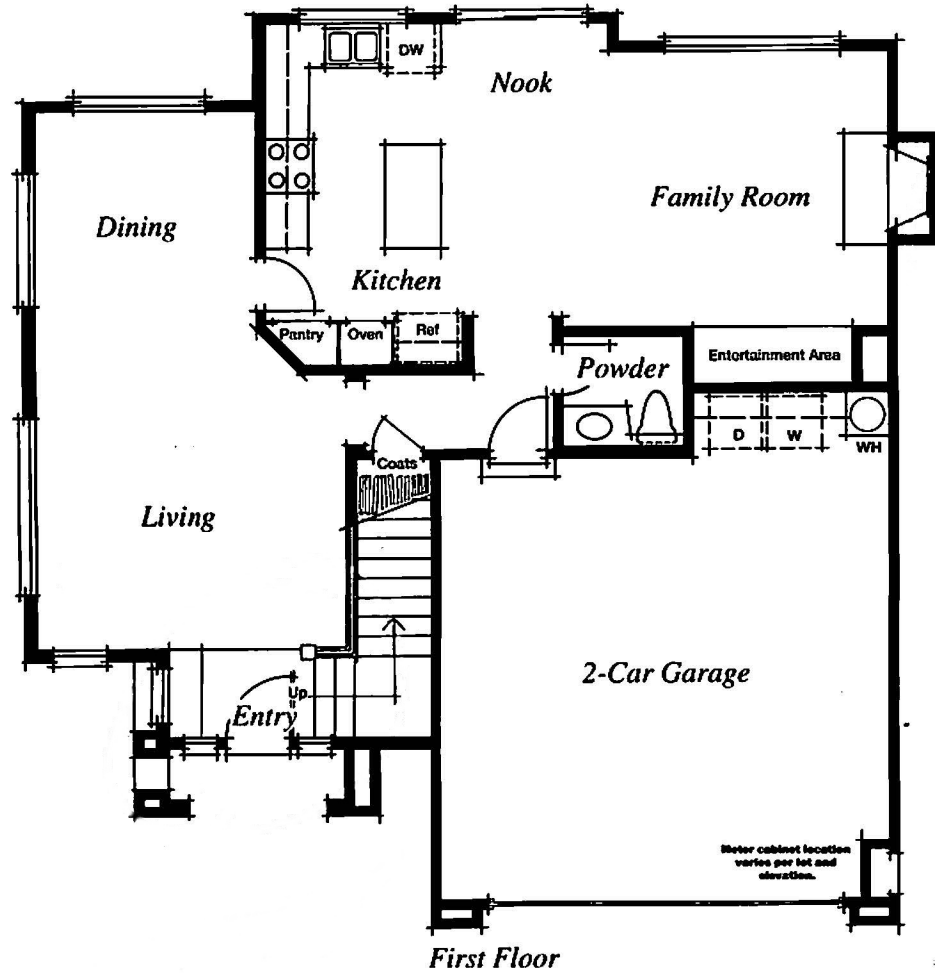

# Plan 4 - Vouvray

4 Bedrooms or 3 Bedrooms plus Optional Loft  
2.5 Baths  
Family Room with Fireplace  
Breakfast Nook  
2-Car Garage  
Approximately 1,966 Square Feet

*The builder reserves the right in its sole discretion to make changes or modifications to maps, plans, specifications, materials, features and colors without notice. Window and door configurations may vary per lot location. See sales representative for details.*