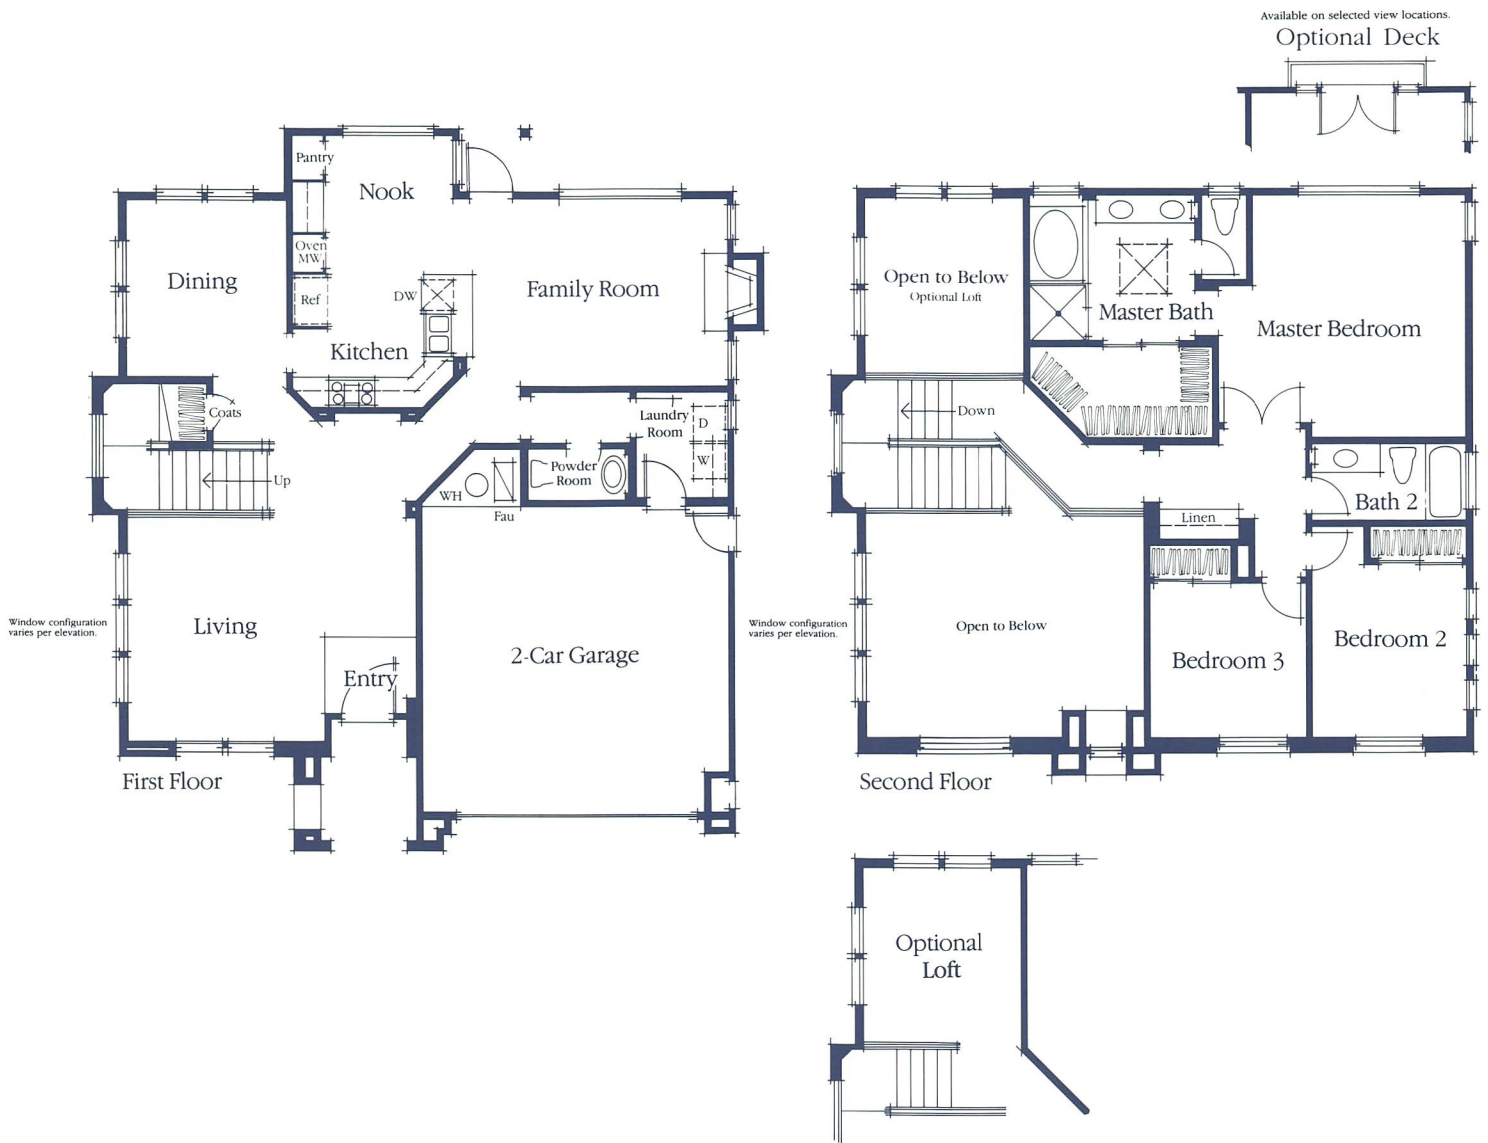

## TWO

- Three Bedrooms with Optional Loft
- Two and One-Half Baths
- Approximately 2,104 Square Feet

*Priced From*

The builder reserves the right in its sole discretion to make changes or modifications to maps, plans, specifications, materials, features and colors without notice.