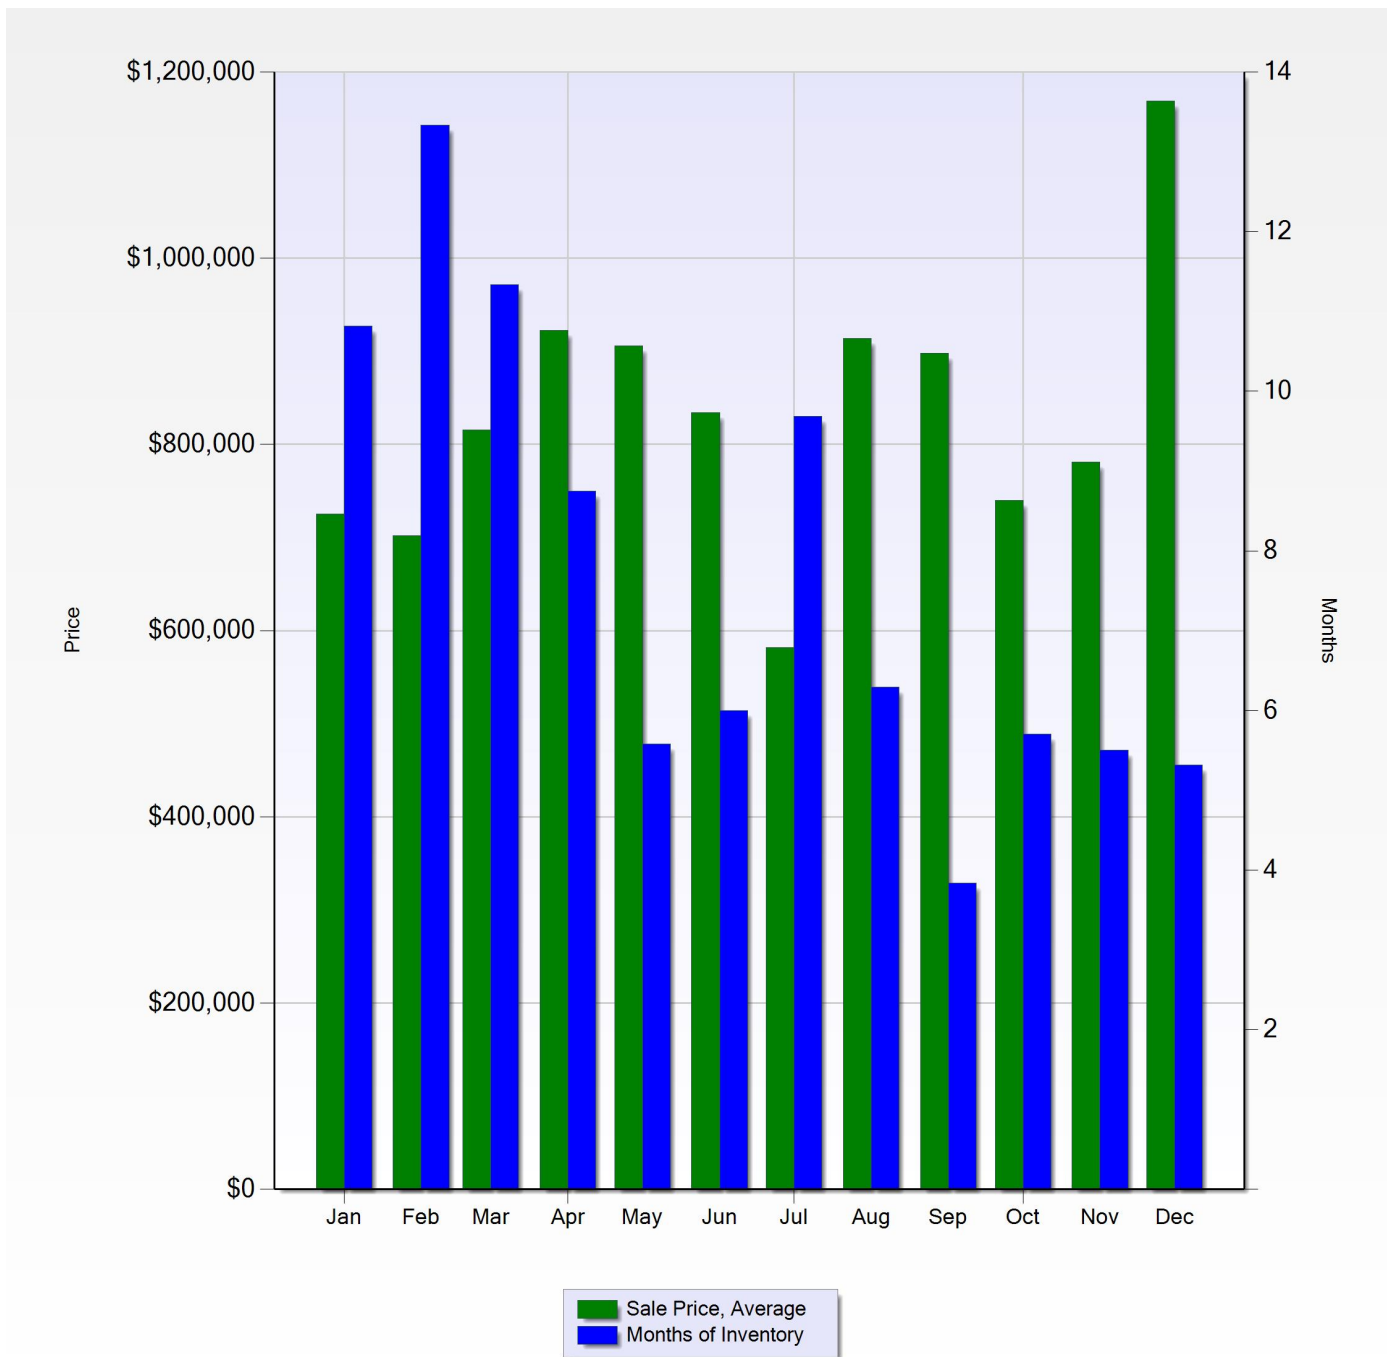

Home-Sales-SSD 2017

■ Sale Price, Average
■ Months of Inventory

Search Criteria

Time frame is from Jan 2017 to Dec 2017
 Type is 'Detached Single Family'
 MLS is 'REcolorado (SSBR)'
 Matrix Testing is no
 Is Deleted is no
 Buyer Tour Region is in this list (click to view)
 Results calculated from approximately 400 listings

**Chart includes the Single Family Homes sold in the following Areas
 in the Steamboat School District
 Mountain, Downtown, Fish Creek,
 West Steamboat, Elk River, Strawberry Park
 South Valley**

**Estimated Max Travel Time by
 Automobile less than 15 minutes
 drive**