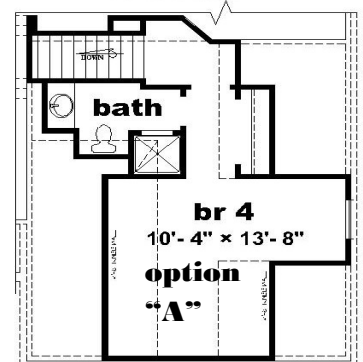

RUBY ESTATES — THE CATHY "B"

1819 square feet first floor living area
348 square feet second floor living area
2167 square feet of total living area

kw. KELLER WILLIAMS
REALTY

901-238-8845

www.cherryhomesmemphis.com