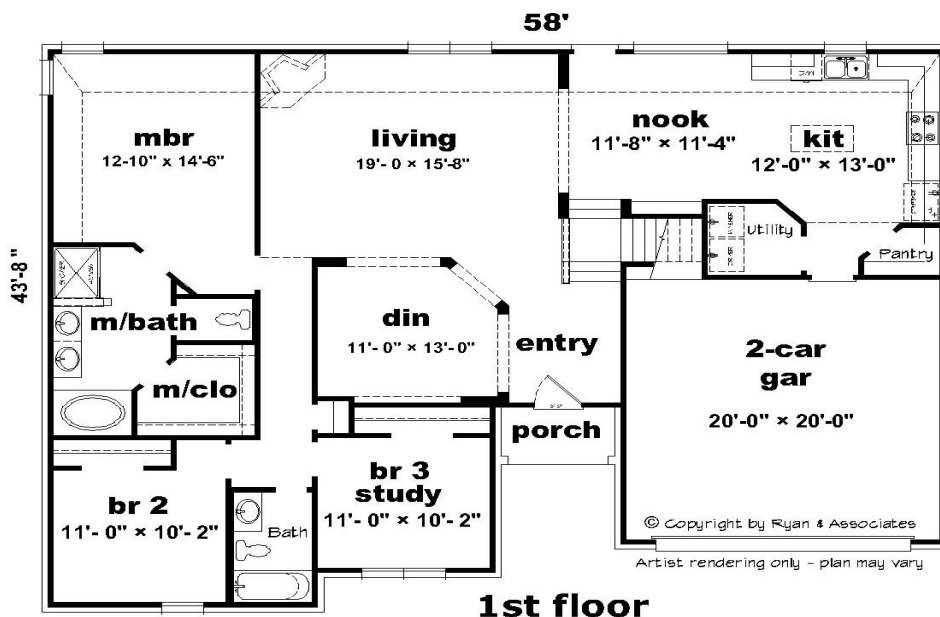

RUBY ESTATES — THE CATHY "B"

1819 square feet first floor living area
348 square feet second floor living area
2167 square feet of total living area

kw. KELLER WILLIAMS
REALTY

901-238-8845

www.cherryhomesmemphis.com