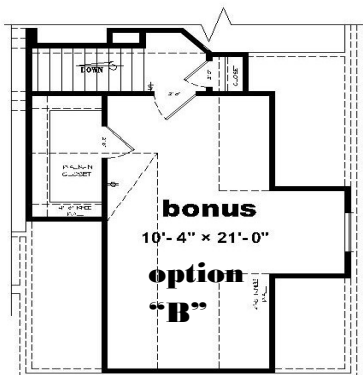

RUBY ESTATES — THE CATHY "B"

1819 square feet first floor living area
348 square feet second floor living area
2167 square feet of total living area

kw. KELLER WILLIAMS
REALTY

901-238-8845

www.cherryhomesmemphis.com