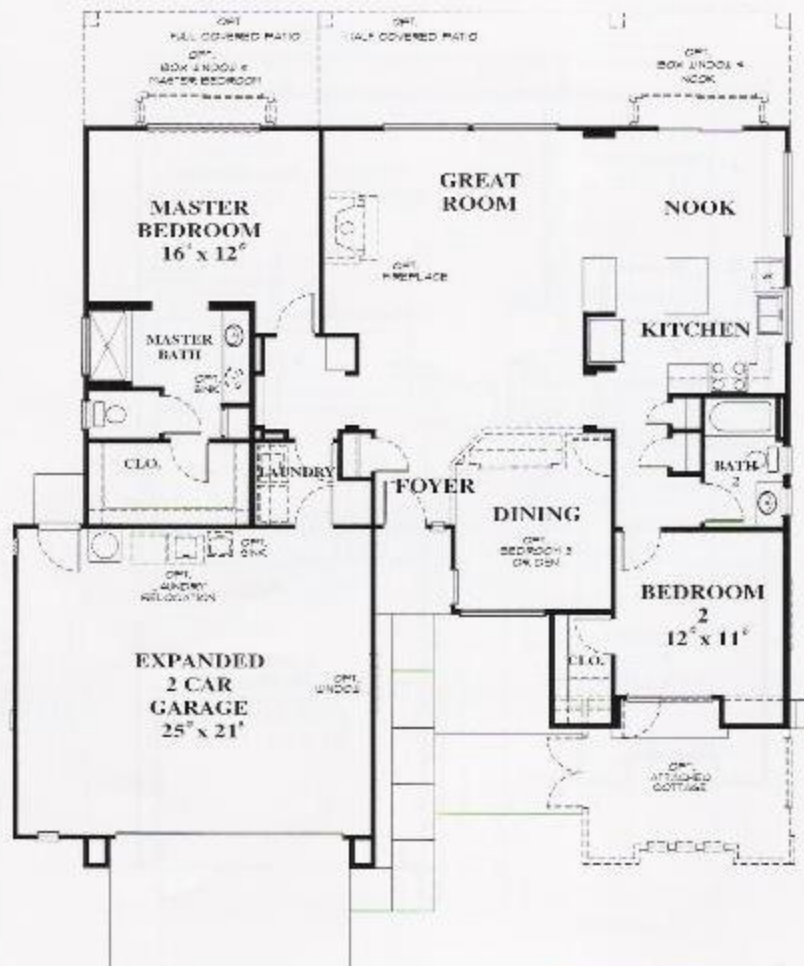

THE ECHO RIDGE • 17166

1,673 Square Feet

COLDWELL BANKER SUN RIDGE REAL ESTATE
1500 Del Webb Blvd., Suite 101
Lincoln, CA 95648

office : (916) 543-5222
fax : (916) 543-5223