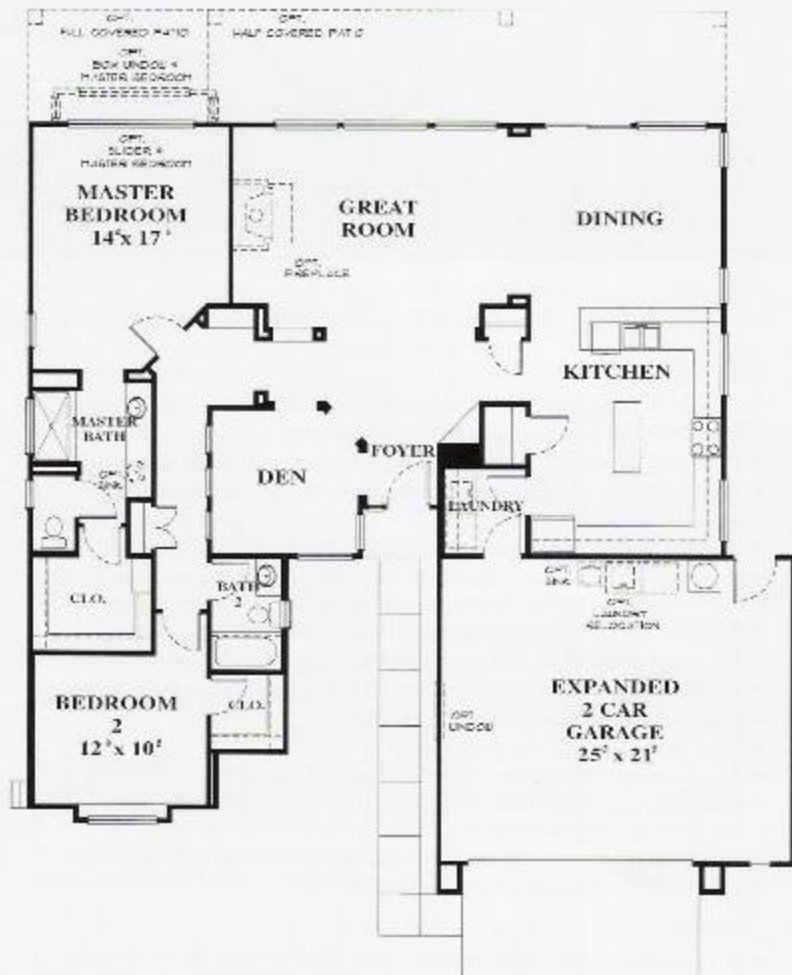

THE ORCHARD CREST • 17167

1,854 Square Feet

COLDWELL BANKER SUN RIDGE REAL ESTATE
1500 Del Webb Blvd., Suite 101
Lincoln, CA 95648

office : (916) 543-5222
fax : (916) 543-5223