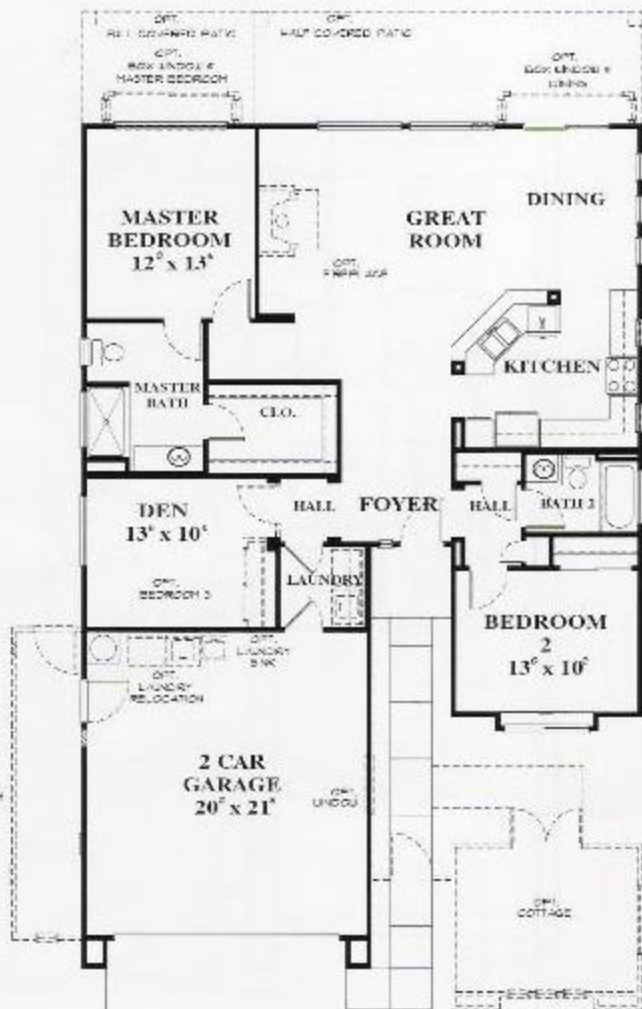

THE PINE HILL • 17164

1,496 Square Feet

COLDWELL BANKER SUN RIDGE REAL ESTATE
1500 Del Webb Blvd., Suite 101
Lincoln, CA 95648

office : (916) 543-5222
fax : (916) 543-5223

**COLDWELL
BANKER** 

SUN RIDGE
REAL ESTATE