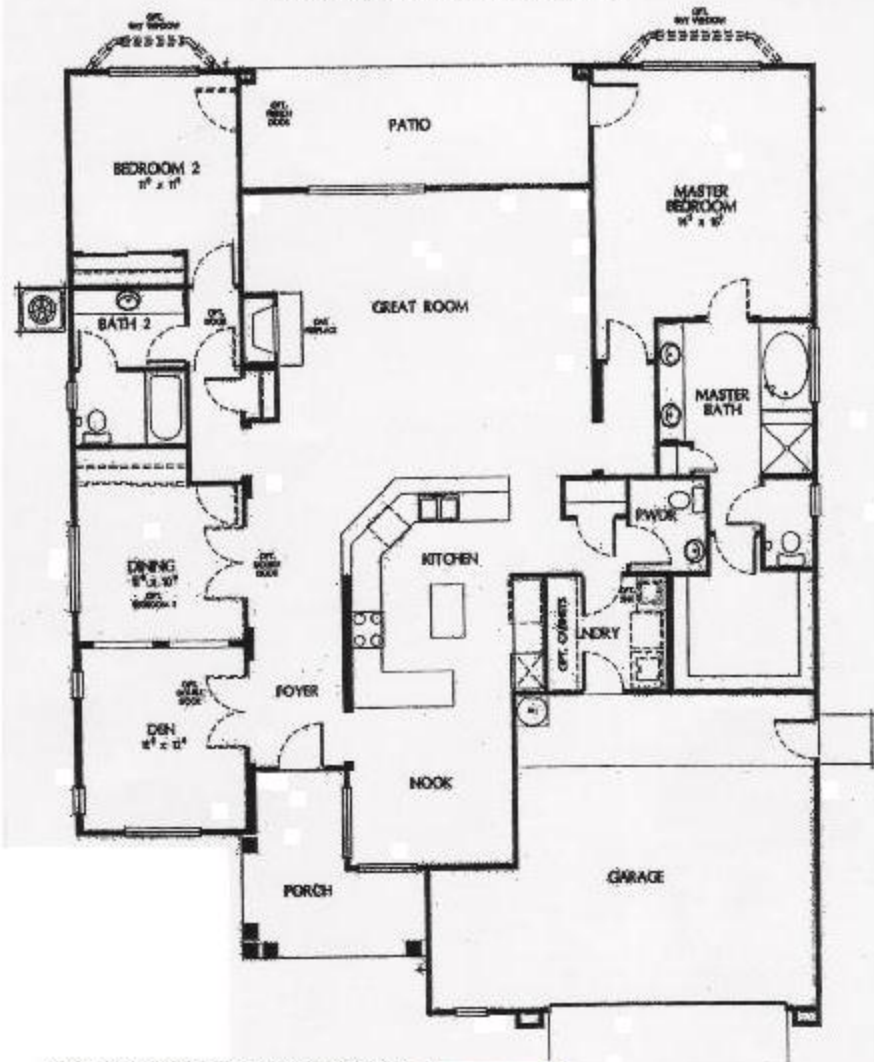

SHASTA • 17250
2,245 Square Feet (60' lots only)

COLDWELL BANKER SUN RIDGE REAL ESTATE
1500 Del Webb Blvd., Suite 101
Lincoln, CA 95648

office : (916) 543-5222
fax : (916) 543-5223