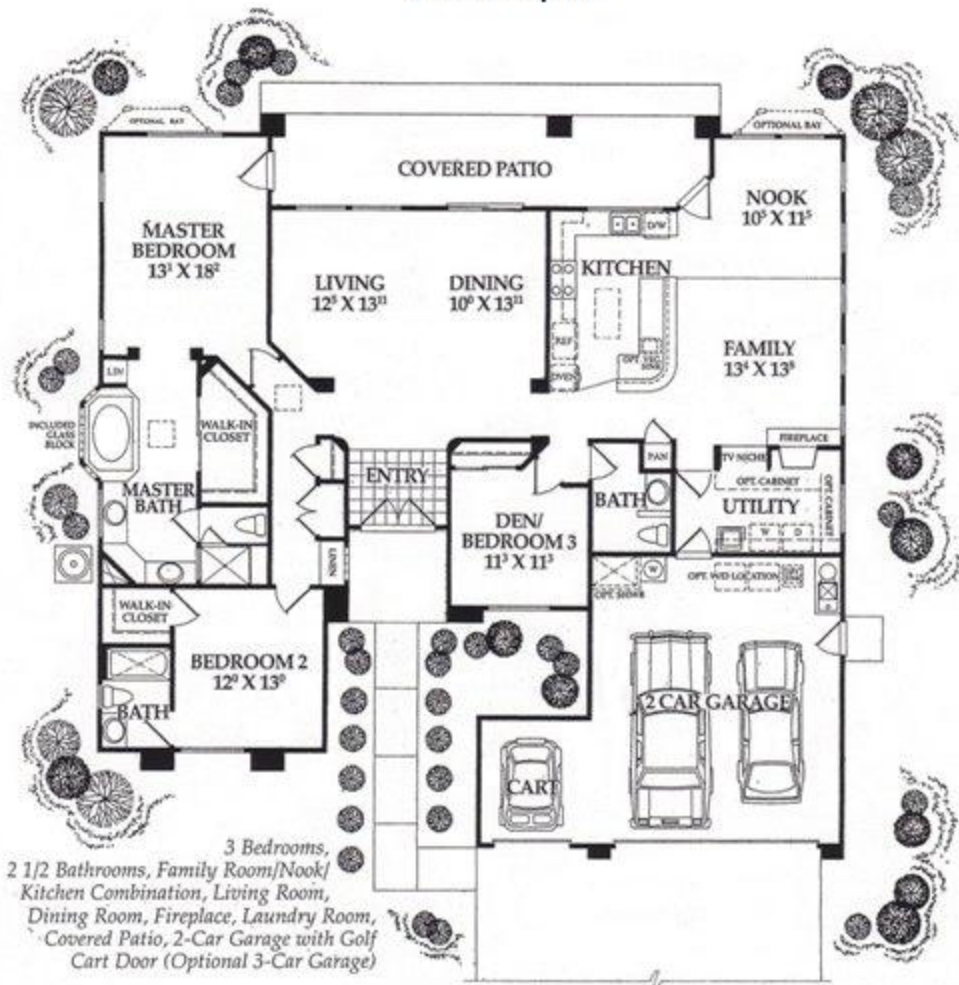

# The Delta Breeze

2208 sq. ft.

COLDWELL BANKER SUN RIDGE REAL ESTATE  
1500 Del Webb Blvd., Suite 101  
Lincoln, CA 95648

office : (916) 543-5222  
fax : (916) 543-5223

COLDWELL  
BANKER 

SUN RIDGE  
REAL ESTATE