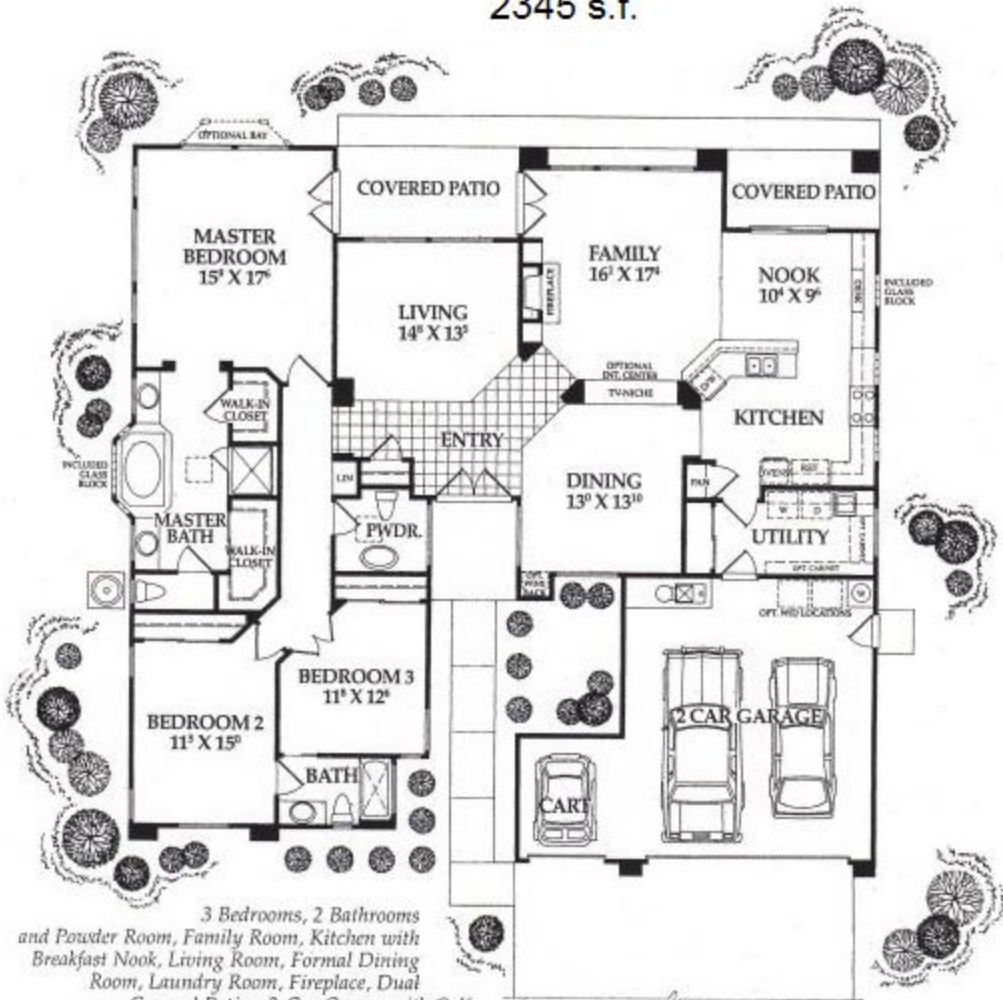

The Hearthwood

2345 s.f.

3 Bedrooms, 2 Bathrooms
and Powder Room, Family Room, Kitchen with
Breakfast Nook, Living Room, Formal Dining
Room, Laundry Room, Fireplace, Dual
Covered Patios, 2-Car Garage with Golf
Cart Door (Optional 3-Car Garage
and 2nd Master Bedroom Suite)