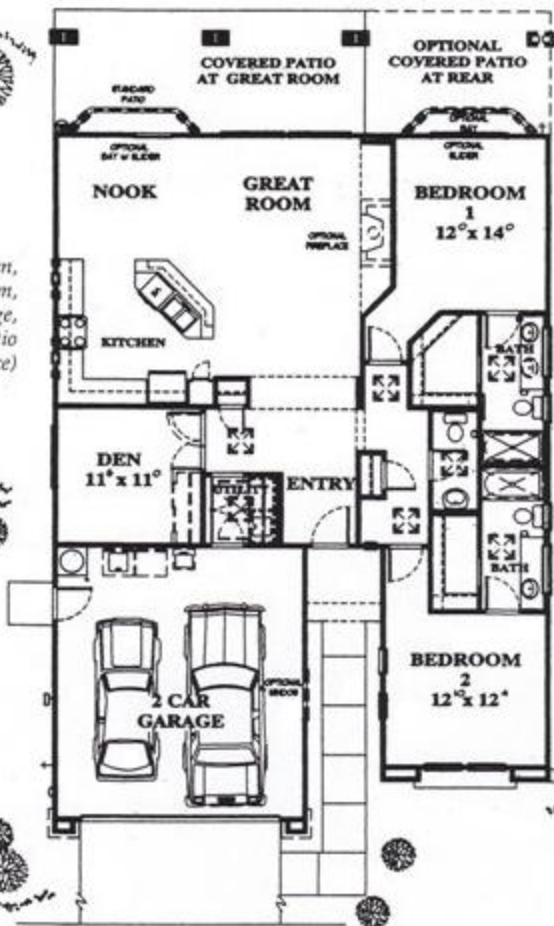

# The Regent 1578 s.f.

2 Master Bedrooms, Den,  
2 1/2 Bathrooms, Great Room,  
Breakfast Nook, 2-Car Garage,  
Laundry Room, Covered Patio  
(Optional Fireplace)

COLDWELL BANKER SUN RIDGE REAL ESTATE  
1500 Del Webb Blvd., Suite 101  
Lincoln, CA 95648