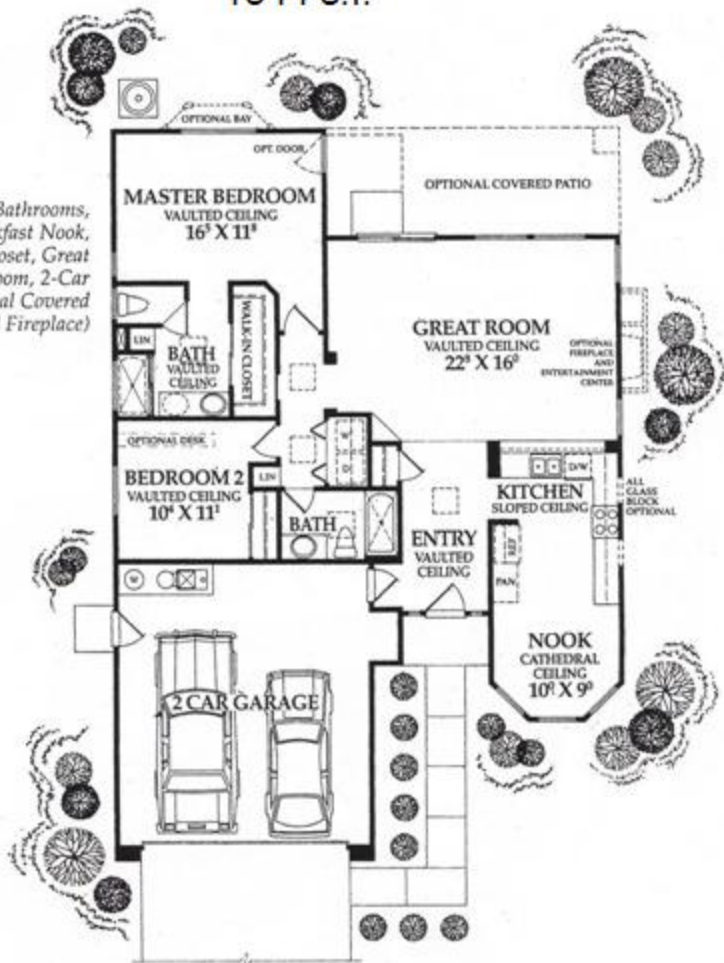

The Rosetree

1344 s.f.

2 Bedrooms, 2 Bathrooms,
Front Bay Breakfast Nook,
Interior Utility Closet, Great
Room, Dining Room, 2-Car
Garage (Optional Covered
Patio and Fireplace)

COLDWELL BANKER SUN RIDGE REAL ESTATE
1500 Del Webb Blvd., Suite 101
Lincoln, CA 95648