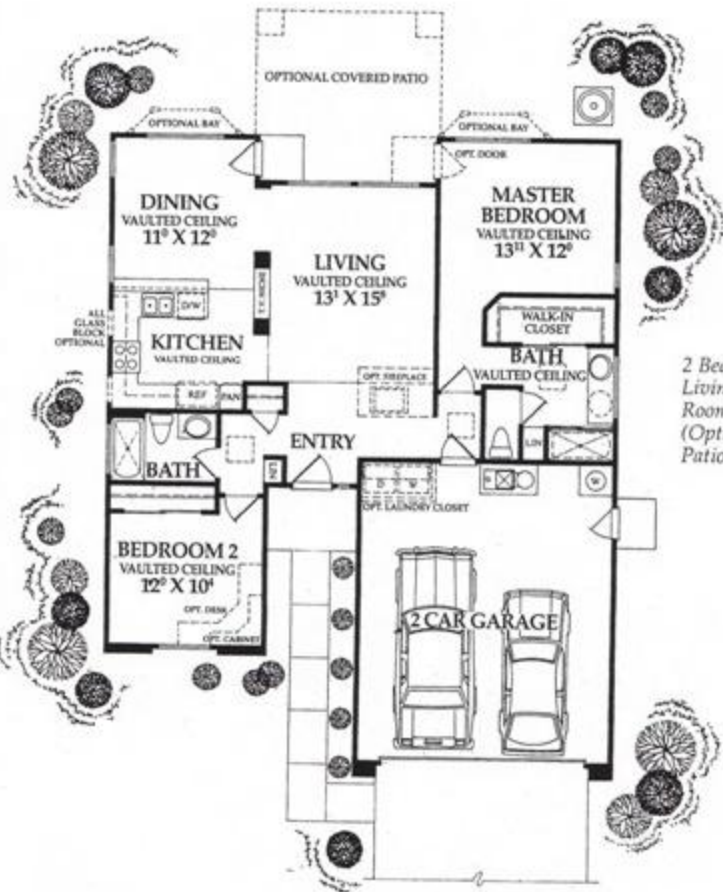

# The Timberose 1190 s.f.

*2 Bedrooms, 2 Bathrooms,  
Living Room, Dining  
Room, 2-Car Garage  
(Optional Covered  
Patio and Fireplace)*

**COLDWELL BANKER SUN RIDGE REAL ESTATE**  
1500 Del Webb Blvd., Suite 101  
Lincoln, CA 95648