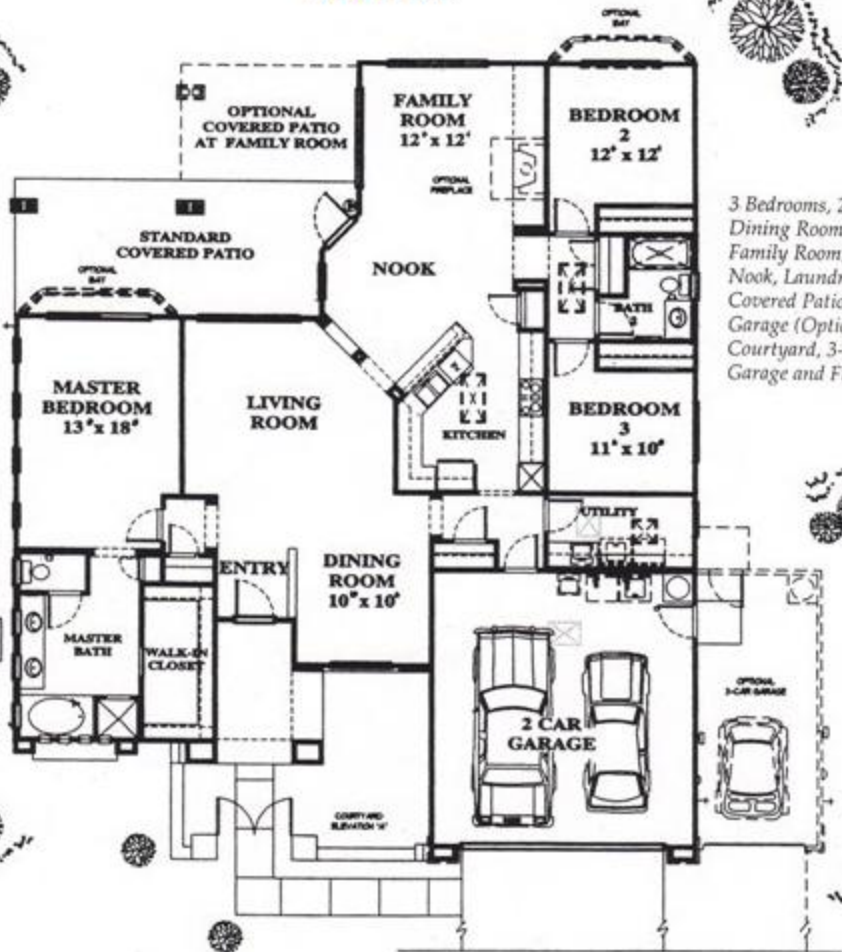

# The Turnberry 2091 s.f.

3 Bedrooms, 2 Bathrooms,  
Dining Room, Living Room,  
Family Room, Breakfast  
Nook, Laundry Room,  
Covered Patio, 2-Car  
Garage (Optional Front  
Courtyard, 3-Car  
Garage and Fireplace)