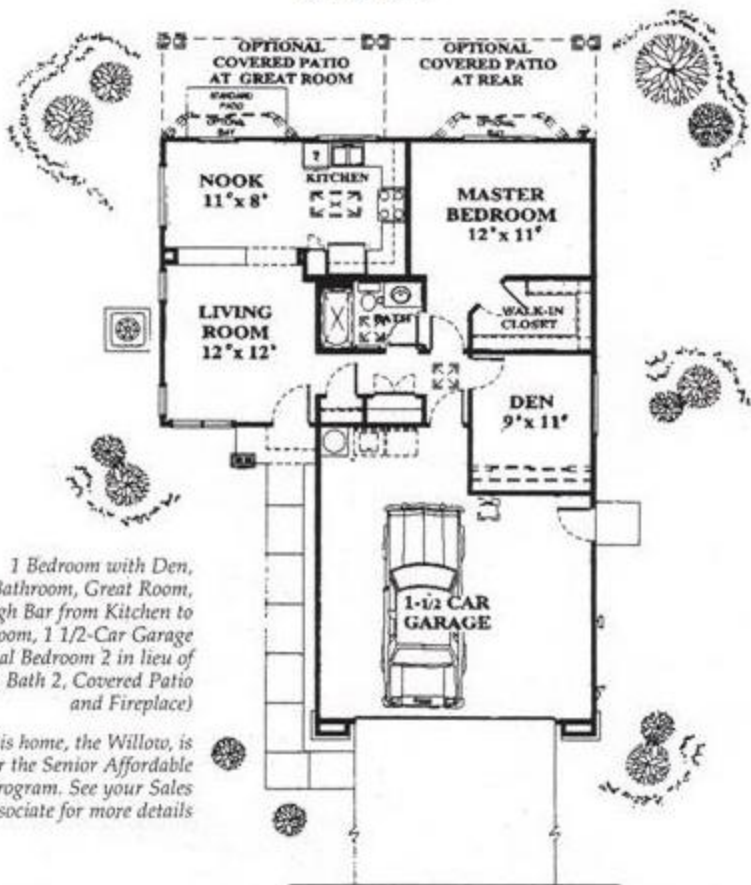

The Willow

878 s.f.

1 Bedroom with Den,
Master Bathroom, Great Room,
Pass Through Bar from Kitchen to
Dining Room, 1 1/2-Car Garage
(Optional Bedroom 2 in lieu of
Den, Bath 2, Covered Patio
and Fireplace)