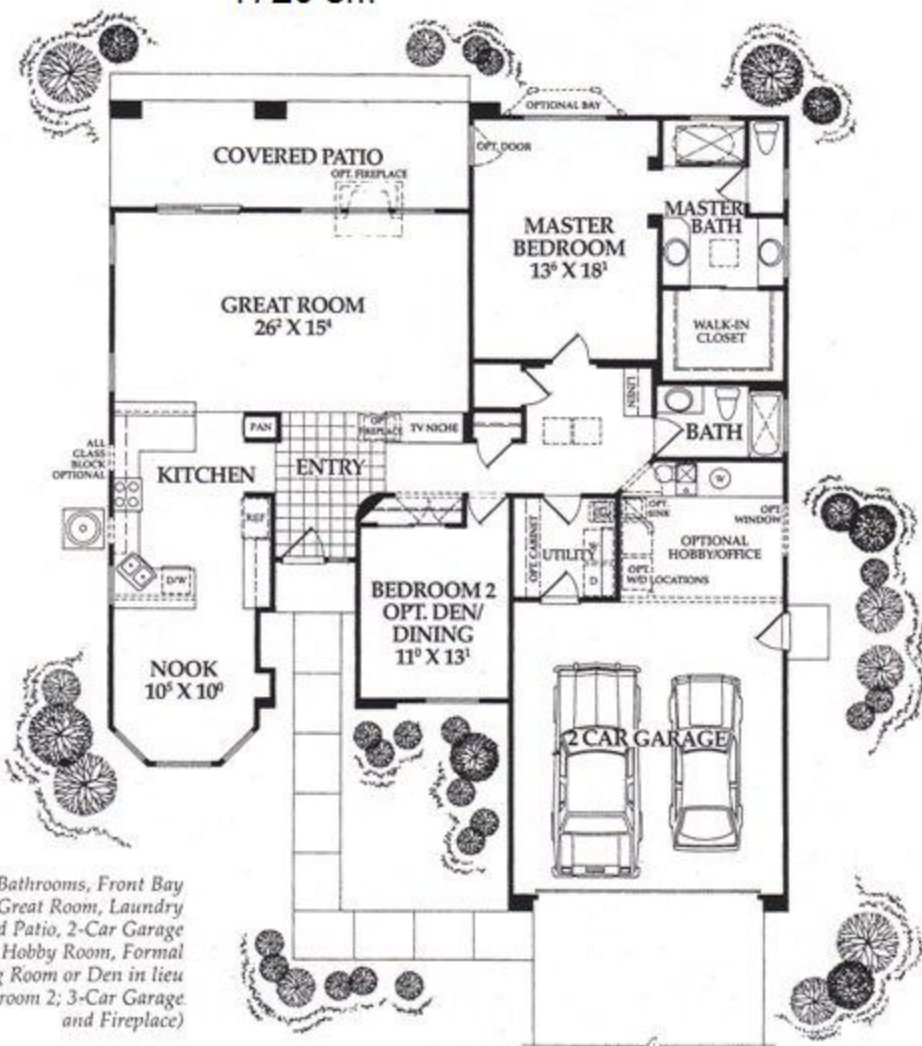

The Yosemite

1720 s.f.

2 Bedrooms, 2 Bathrooms, Front Bay Dining Nook, Great Room, Laundry Room, Covered Patio, 2-Car Garage (Optional Hobby Room, Formal Dining Room or Den in lieu of Bedroom 2; 3-Car Garage and Fireplace)