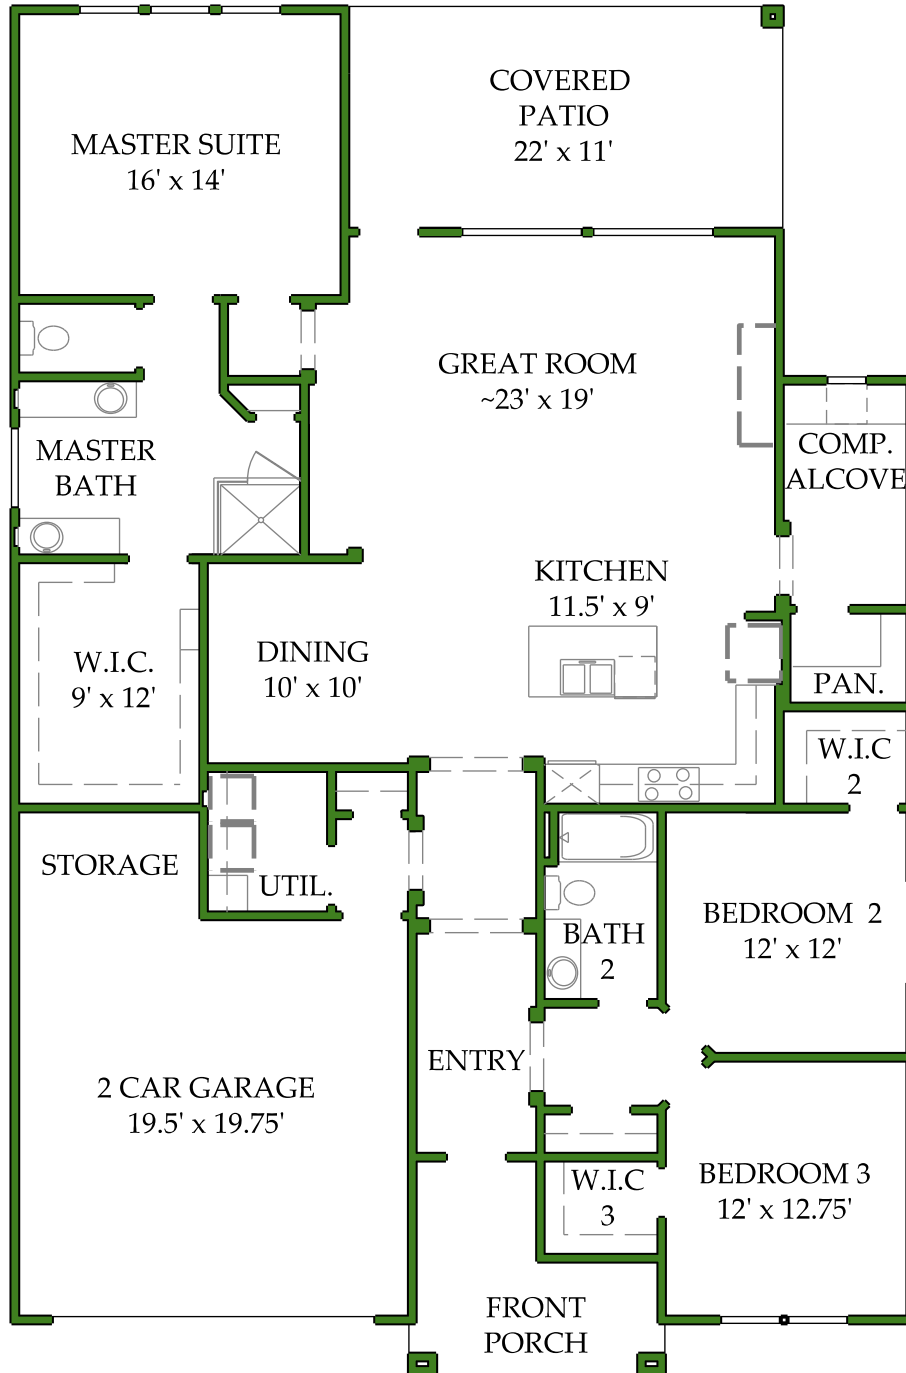

PLAN 1703
3 Bedroom 2 Bath

PLAN 1808
3 Bedroom 2 Bath

PLAN 1957
3 Bedroom 3 Bath

PLAN 2043
3 Bedroom 2 Bath

These features may not apply to spec houses or to houses under construction. In a continuing effort to provide you with the best possible product and home designs, Prestige Homes reserves the right to make changes and/or modifications to plans, specifications, features, and prices without prior notice. All plans and elevation renderings shown are artist's conceptions and are not to scale.

PLAN 2068

3 Bedroom 2 Bath

PLAN 2253
3 Bedroom 2 Bath