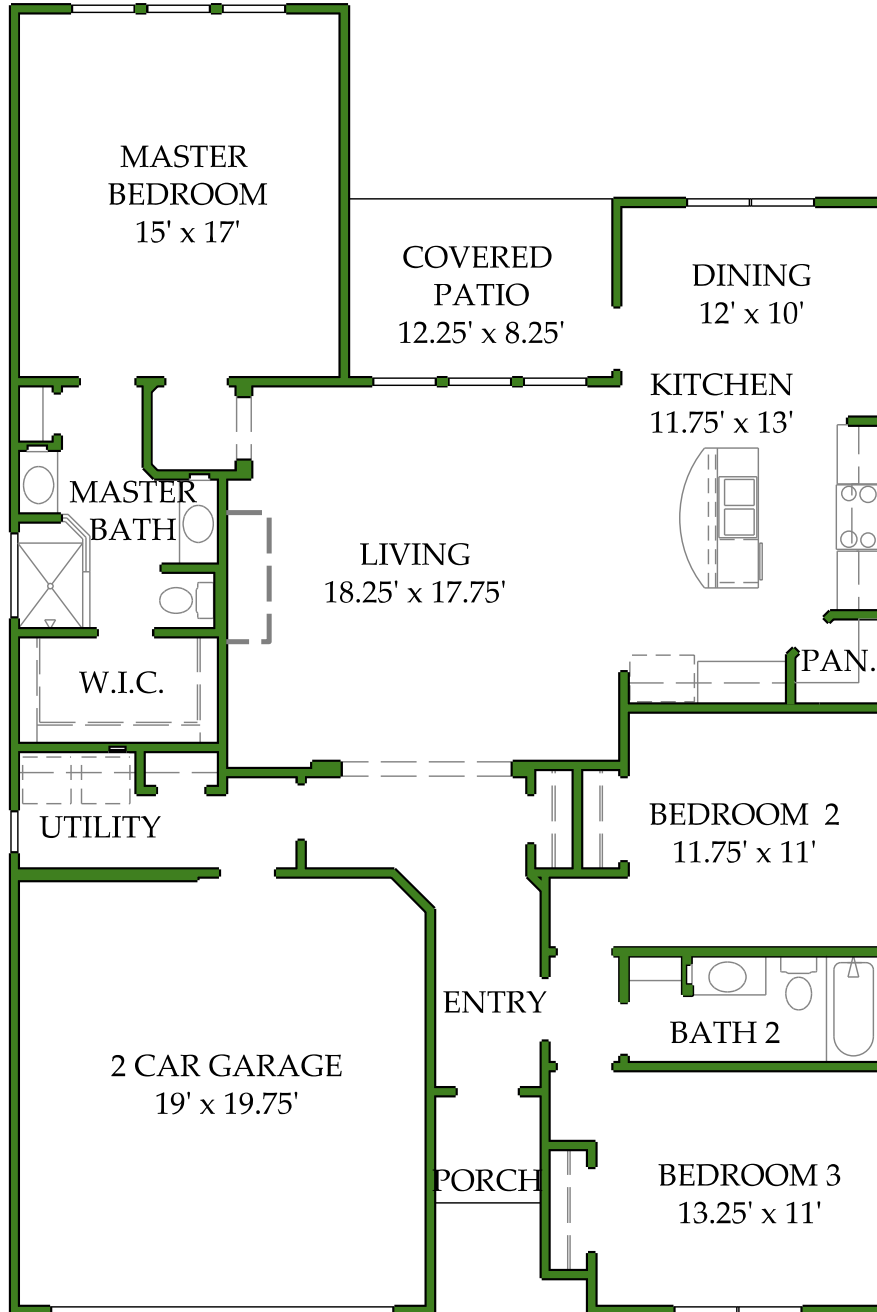

PLAN 1703
3 Bedroom 2 Bath

PLAN 1808
3 Bedroom 2 Bath

PLAN 1957
3 Bedroom 3 Bath

PLAN 2043
3 Bedroom 2 Bath

These features may not apply to spec houses or to houses under construction. In a continuing effort to provide you with the best possible product and home designs, Prestige Homes reserves the right to make changes and/or modifications to plans, specifications, features, and prices without prior notice. All plans and elevation renderings shown are artist's conceptions and are not to scale.

PLAN 2068

3 Bedroom 2 Bath

PLAN 2253
3 Bedroom 2 Bath