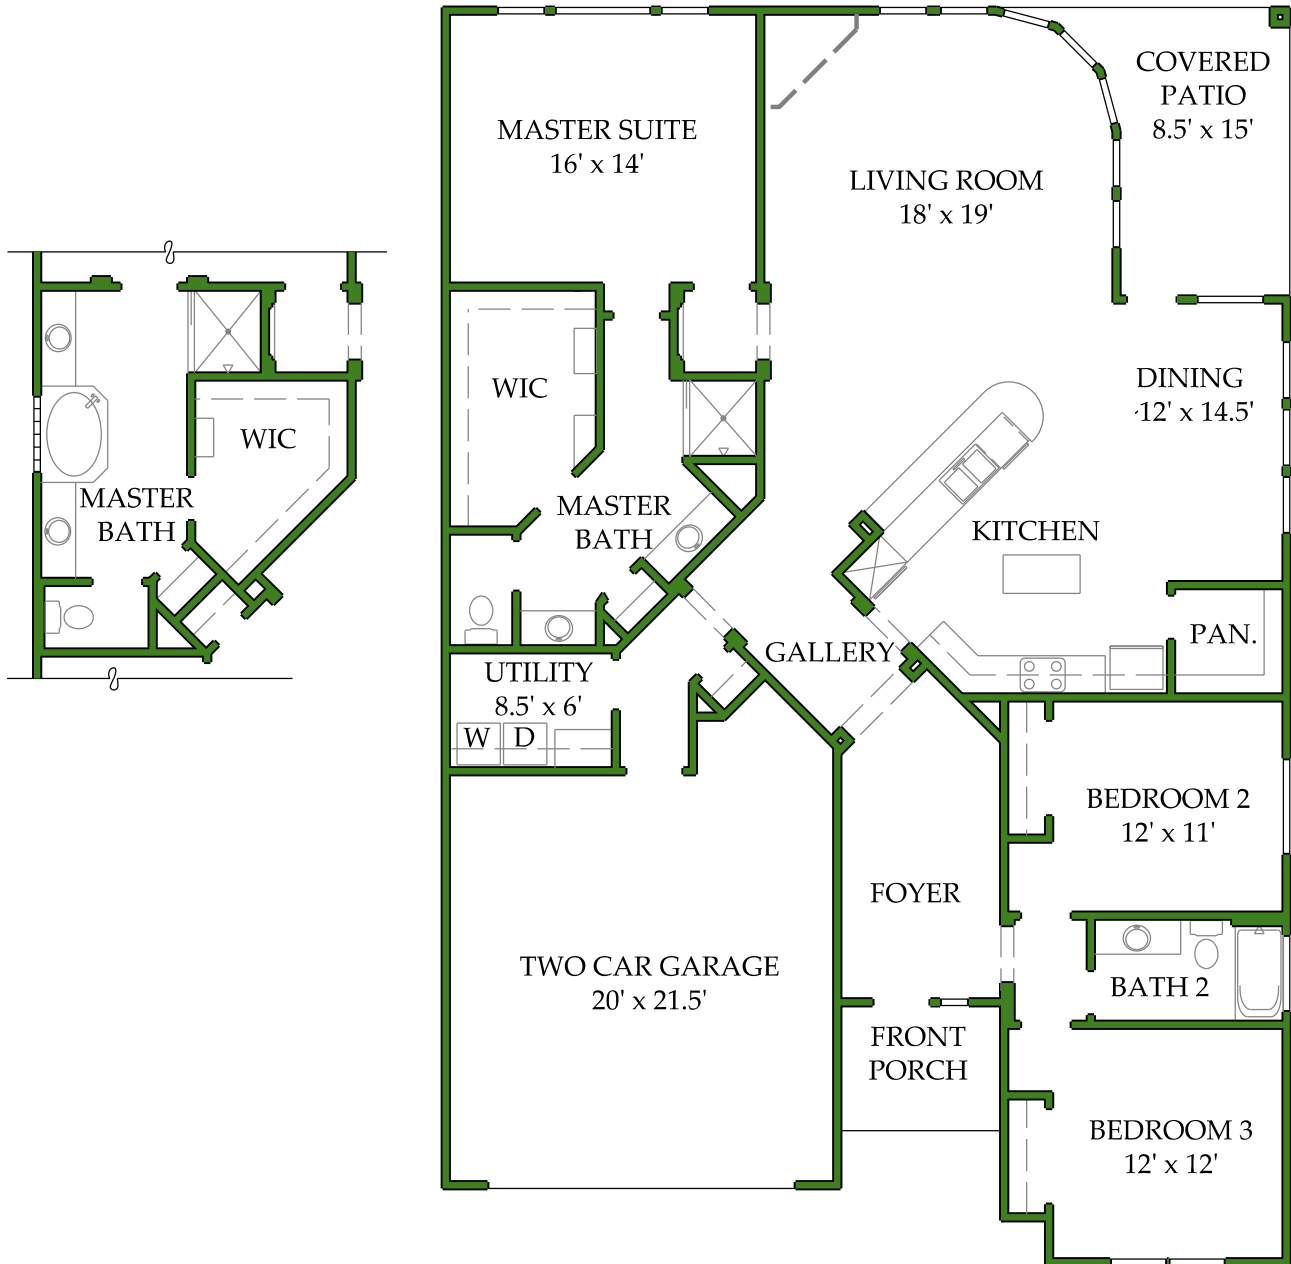

PLAN 1703
3 Bedroom 2 Bath

PLAN 1808
3 Bedroom 2 Bath

PLAN 1957
3 Bedroom 3 Bath

PLAN 2043
3 Bedroom 2 Bath

These features may not apply to spec houses or to houses under construction. In a continuing effort to provide you with the best possible product and home designs, Prestige Homes reserves the right to make changes and/or modifications to plans, specifications, features, and prices without prior notice. All plans and elevation renderings shown are artist's conceptions and are not to scale.

PLAN 2068

3 Bedroom 2 Bath

PLAN 2253
3 Bedroom 2 Bath