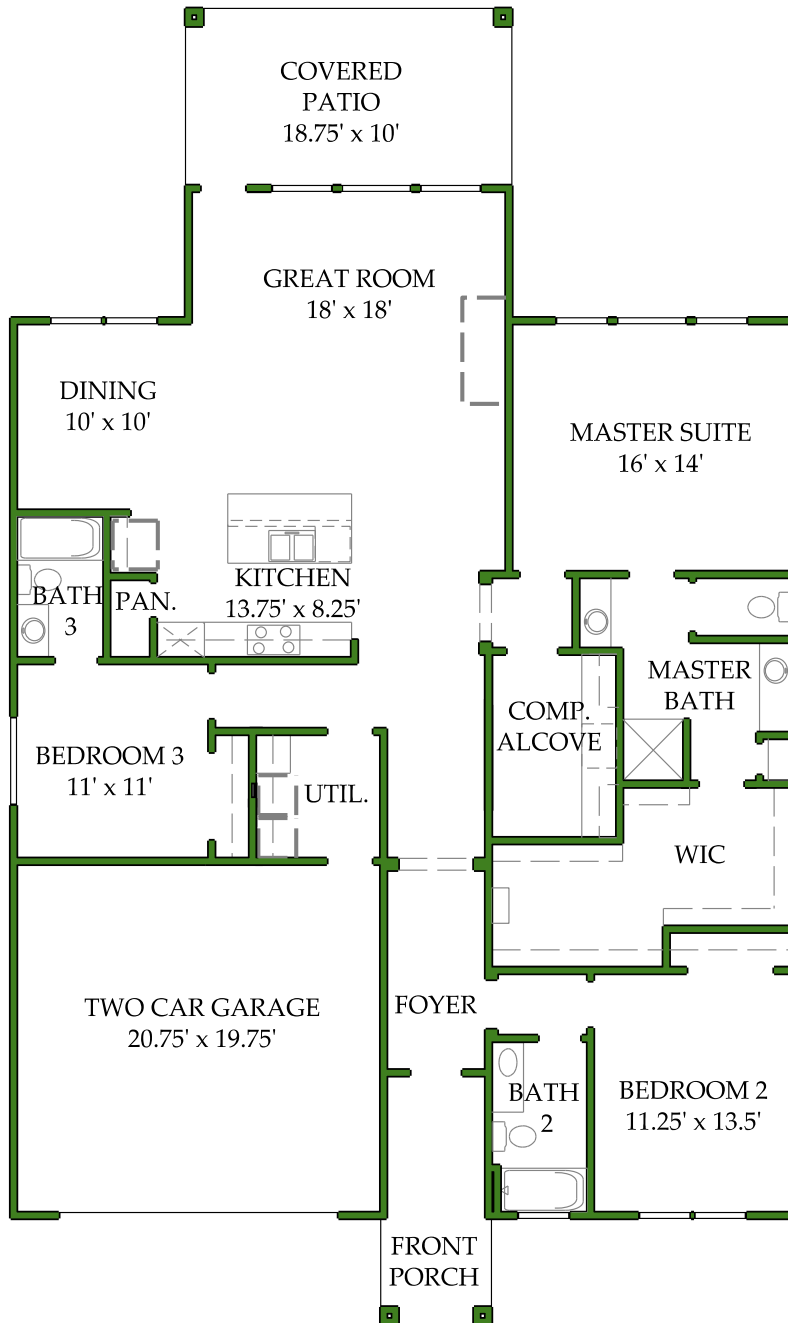

PLAN 1703
3 Bedroom 2 Bath

PLAN 1808
3 Bedroom 2 Bath

PLAN 1957
3 Bedroom 3 Bath

PLAN 2043
3 Bedroom 2 Bath

These features may not apply to spec houses or to houses under construction. In a continuing effort to provide you with the best possible product and home designs, Prestige Homes reserves the right to make changes and/or modifications to plans, specifications, features, and prices without prior notice. All plans and elevation renderings shown are artist's conceptions and are not to scale.

PLAN 2068

3 Bedroom 2 Bath

PLAN 2253
3 Bedroom 2 Bath