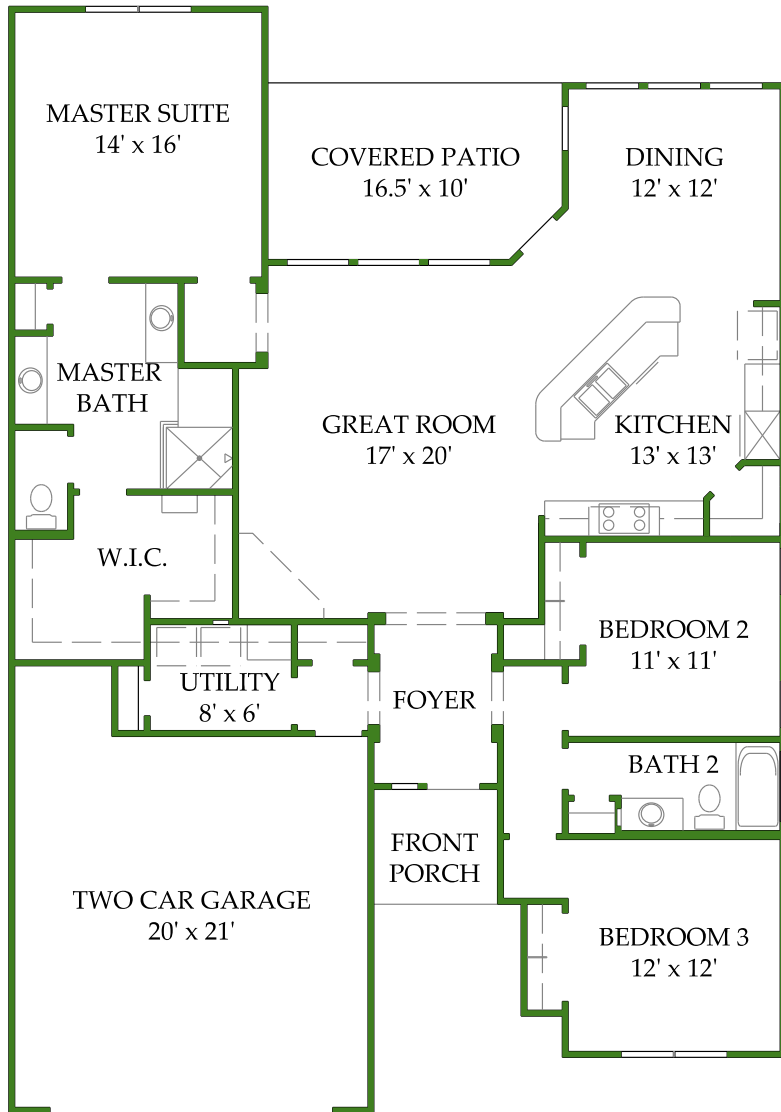

PLAN 1703
3 Bedroom 2 Bath

PLAN 1808
3 Bedroom 2 Bath

PLAN 1957
3 Bedroom 3 Bath

PLAN 2043
3 Bedroom 2 Bath

These features may not apply to spec houses or to houses under construction. In a continuing effort to provide you with the best possible product and home designs, Prestige Homes reserves the right to make changes and/or modifications to plans, specifications, features, and prices without prior notice. All plans and elevation renderings shown are artist's conceptions and are not to scale.

PLAN 2068

3 Bedroom 2 Bath

PLAN 2253
3 Bedroom 2 Bath