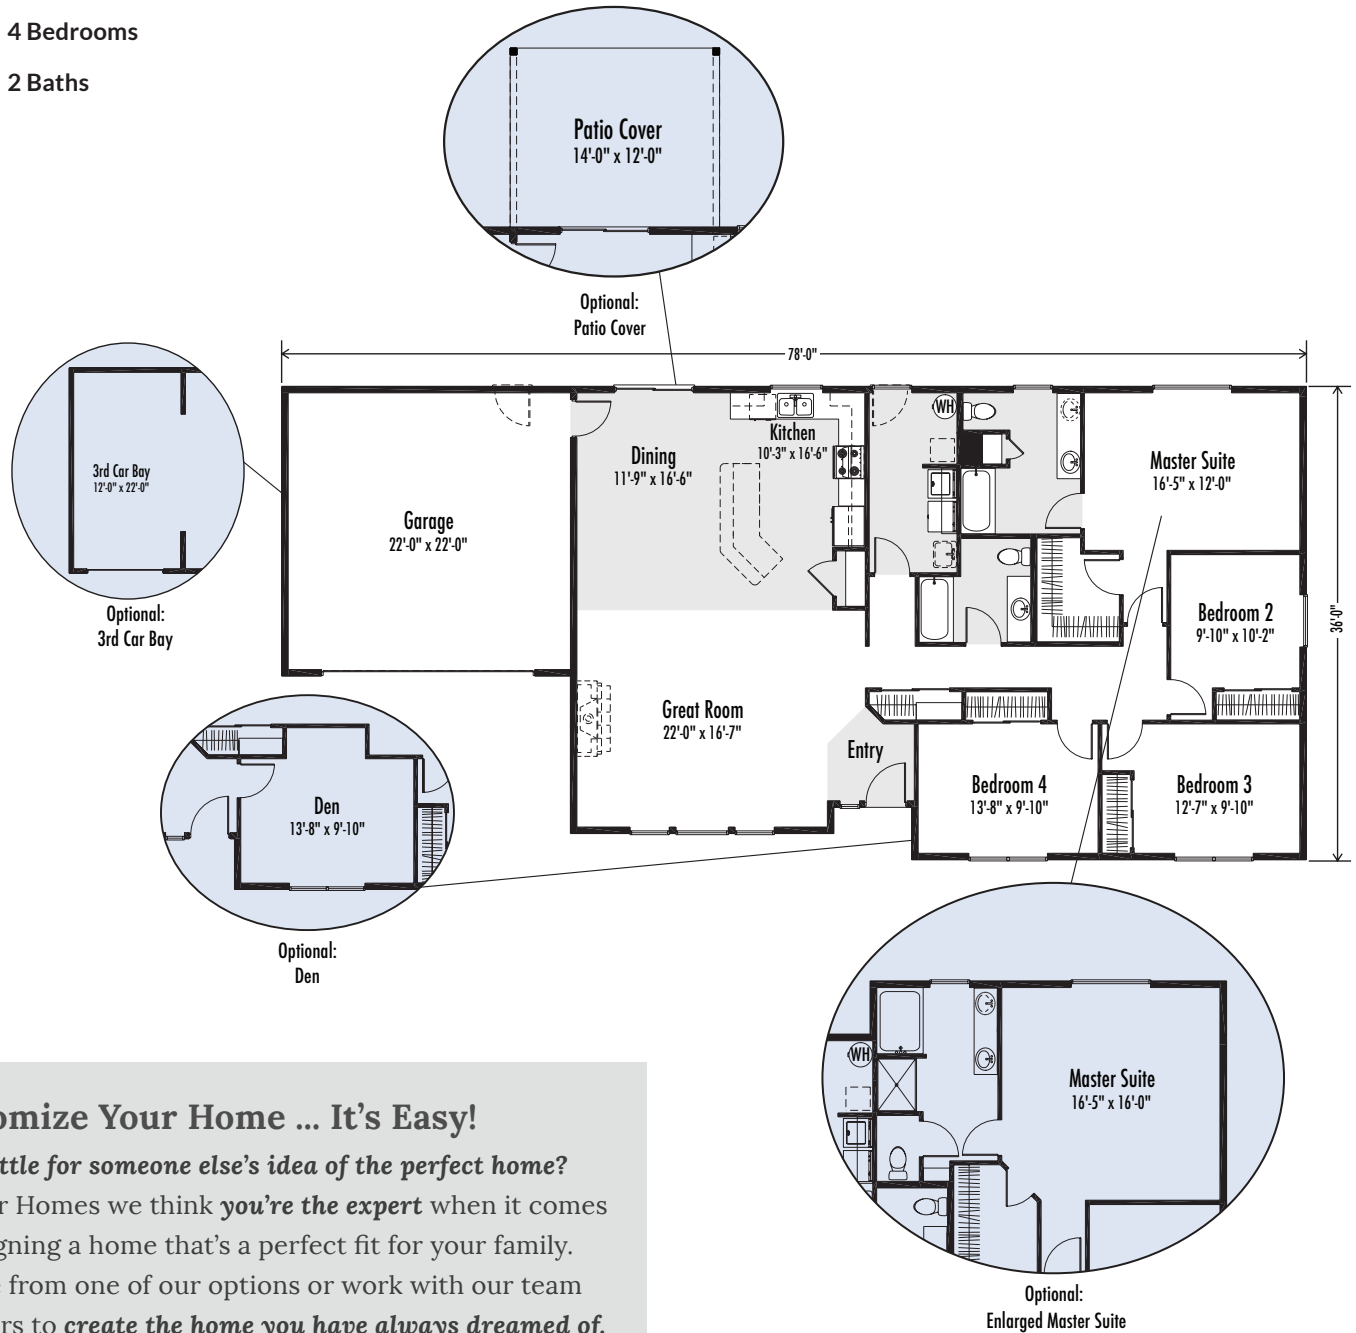

THE *Alexander*

SIGNATURE

1950 SQ. FT.

4 Bedrooms

2 Baths

SPECIAL FEATURES & OPTIONS

Open Concept

Great for Entertaining

Large Utility Room

Mud Room

3 Bedroom Plus Den Option

TRADITIONS

CLASSIC

ADAIRHOMES.com

Building Dreams Since 1969

THE *Alexander*

1950 SQ. FT.

4 Bedrooms

2 Baths

Customize Your Home ... It's Easy!

Why settle for someone else's idea of the perfect home?

At Adair Homes we think *you're the expert* when it comes to designing a home that's a perfect fit for your family.