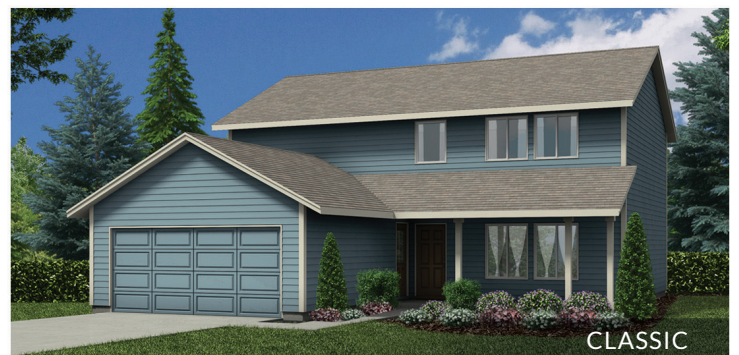

THE *Gallatin*

SIGNATURE

2080 SQ. FT.

4-5 Bedrooms

2.5-3.5 Baths

SPECIAL FEATURES & OPTIONS

Main Level Master Suite

Spacious Great Room

Large Bonus Room

Optional Dual Master

Optional Deep Garage

Optional Wrap Around Porch

TRADITIONS

CLASSIC

**ADAIRHOMES.com**

*Building Dreams Since 1969*

# THE Gallatin

2080 SQ. FT.

4-5 Bedrooms

2.5-3.5 Baths