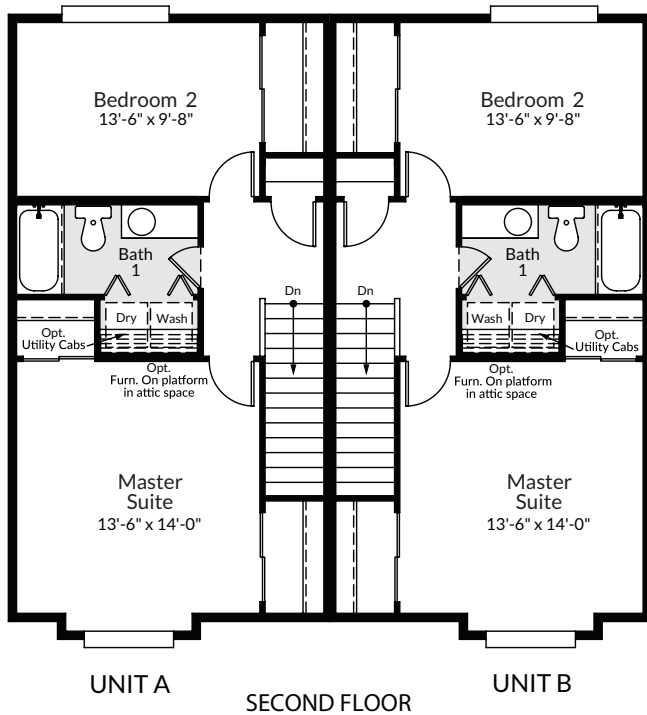

THE Pines

2424 SQ. FT. DUPLEX

Each Unit:

1212 Sq Ft

3 Bed

1.5 Bath

Optional Patio Cover