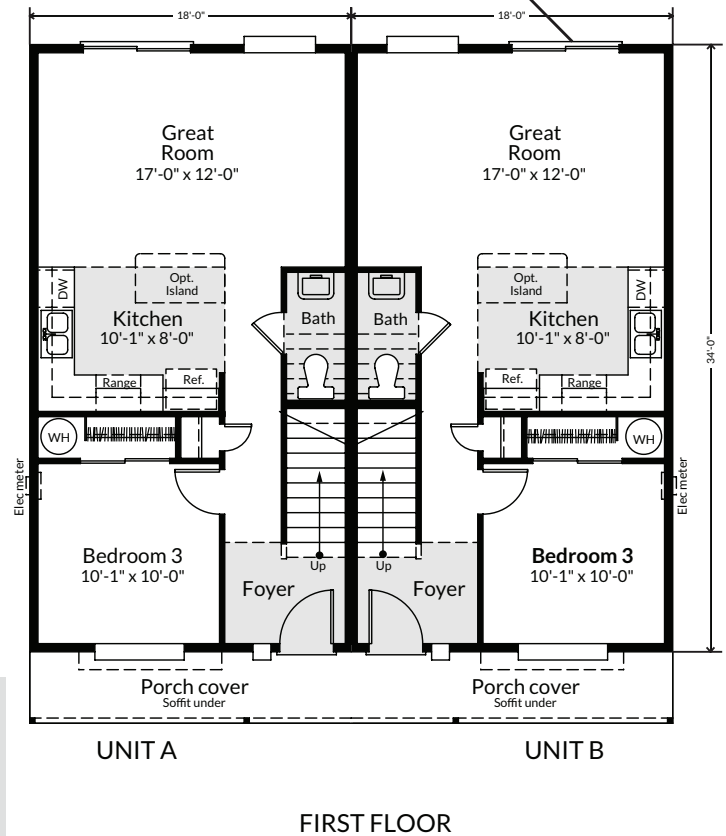

Customize Your Home ... It's Easy!

Why settle for someone else's idea of the perfect home?

At Adair Homes we think *you're the expert* when it comes to designing a home that's a perfect fit for your family.

Choose from one of our options or work with our team members to *create the home you have always dreamed of.*