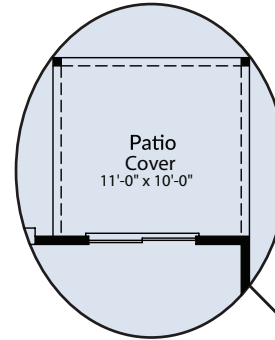

THE Pines

2424 SQ. FT. DUPLEX

Each Unit:

1212 Sq Ft

3 Bed

1.5 Bath

Optional Patio Cover