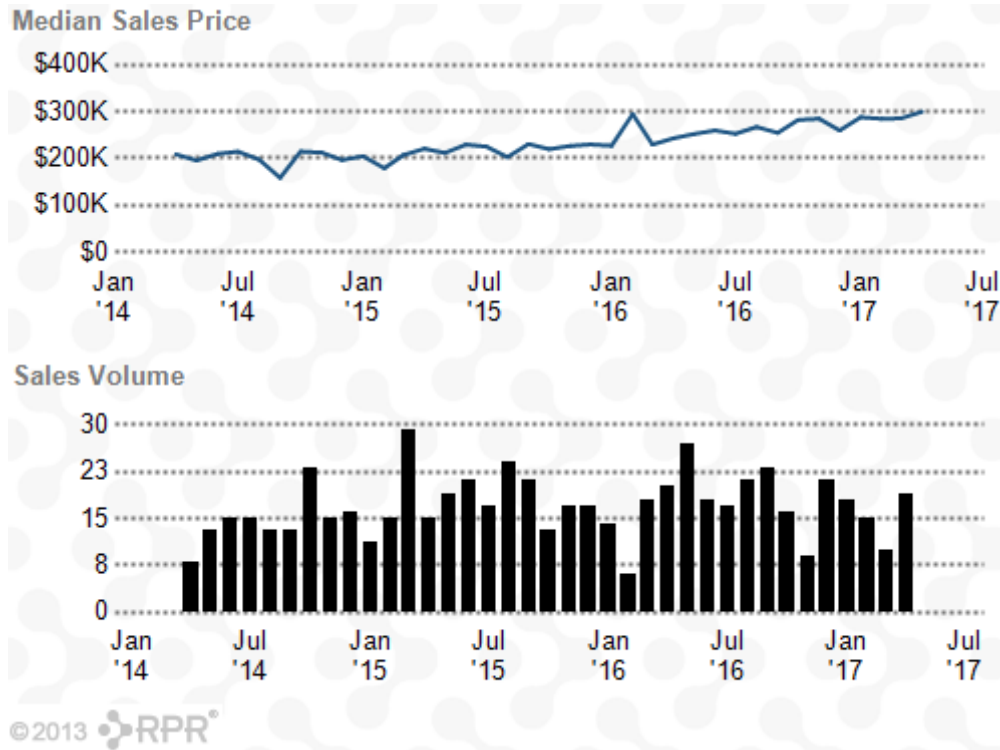

Neighborhood Median Days On Market

Neighborhood 12 Month Change In Median Days On Market Chart

Neighborhood 12 Month Change In Sales Volume Chart

Median Sales Price Vs Sales Volume

Median Estimated Value Vs Median Listing Price