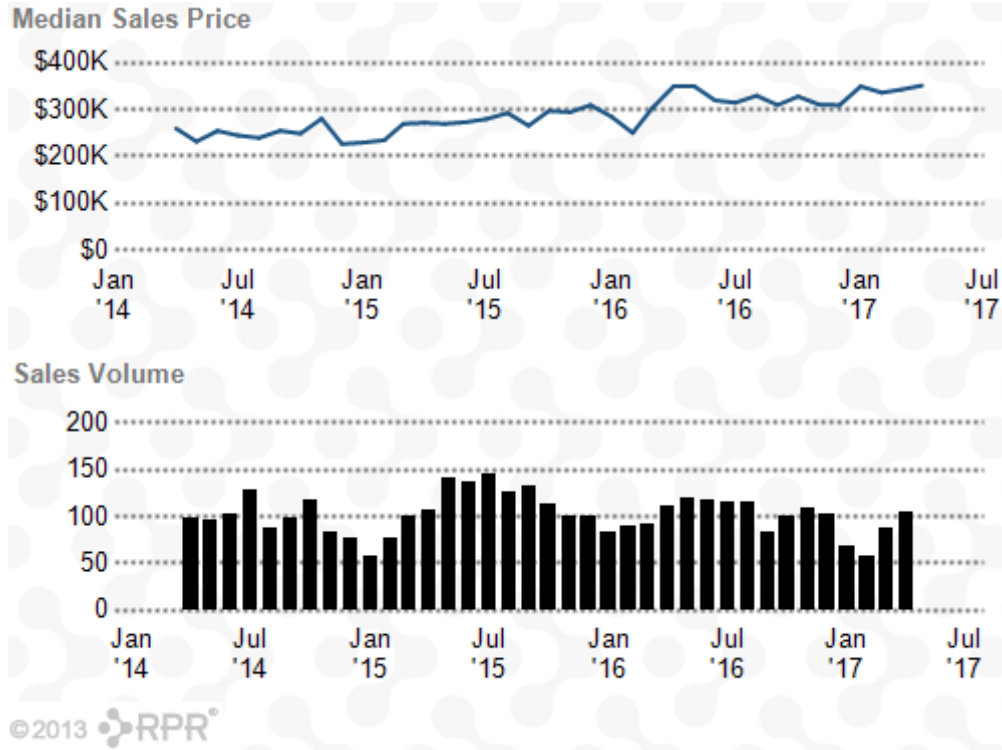

Neighborhood Median Days On Market

Neighborhood 12 Month Change In Median Days On Market Chart

Neighborhood 12 Month Change In Sales Volume Chart

Median Sales Price Vs Sales Volume

Median Estimated Value Vs Median Listing Price