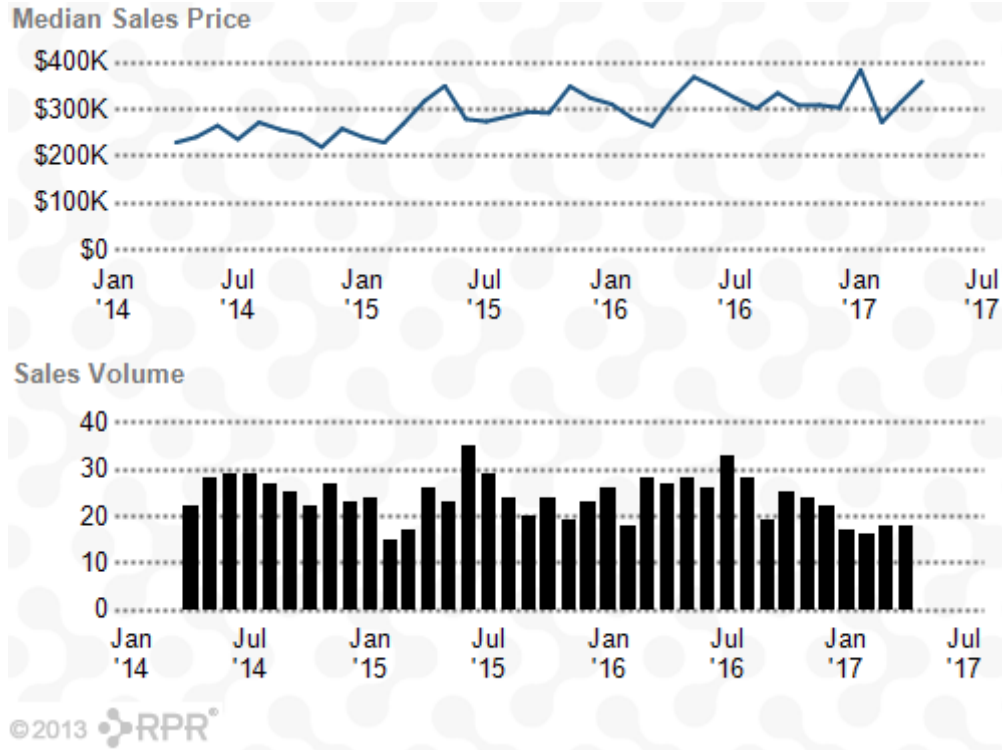

Neighborhood Median Days On Market

Neighborhood 12 Month Change In Median Days On Market Chart

Neighborhood 12 Month Change In Sales Volume Chart

Median Sales Price Vs Sales Volume

Median Estimated Value Vs Median Listing Price