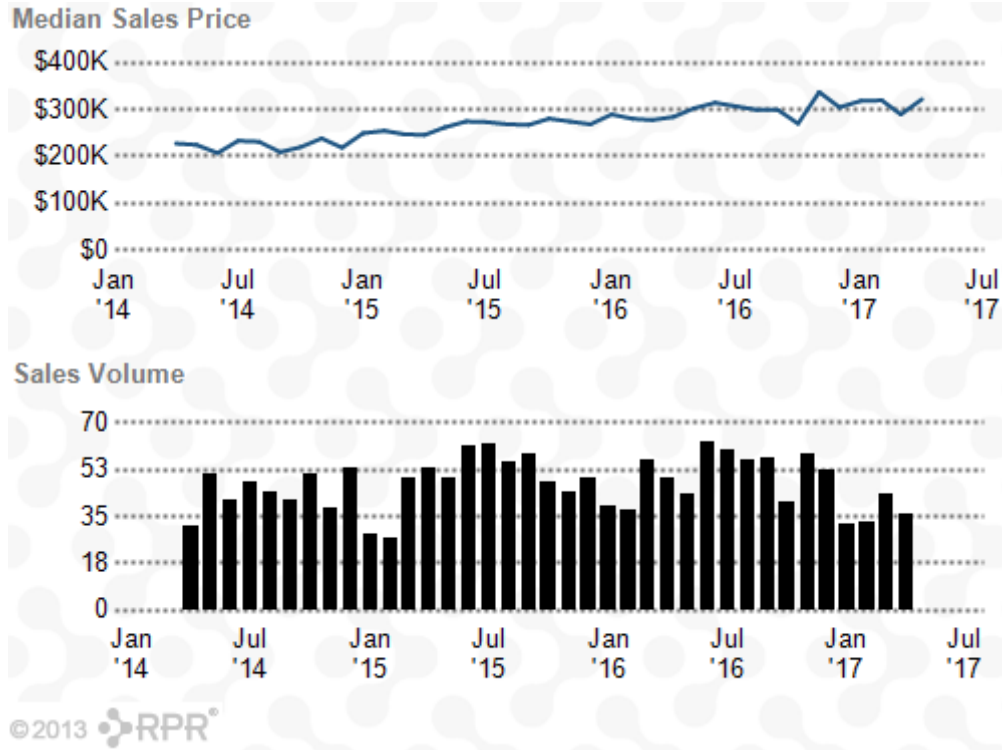

Neighborhood Median Days On Market

Neighborhood 12 Month Change In Median Days On Market Chart

Neighborhood 12 Month Change In Sales Volume Chart

Median Sales Price Vs Sales Volume

Median Estimated Value Vs Median Listing Price