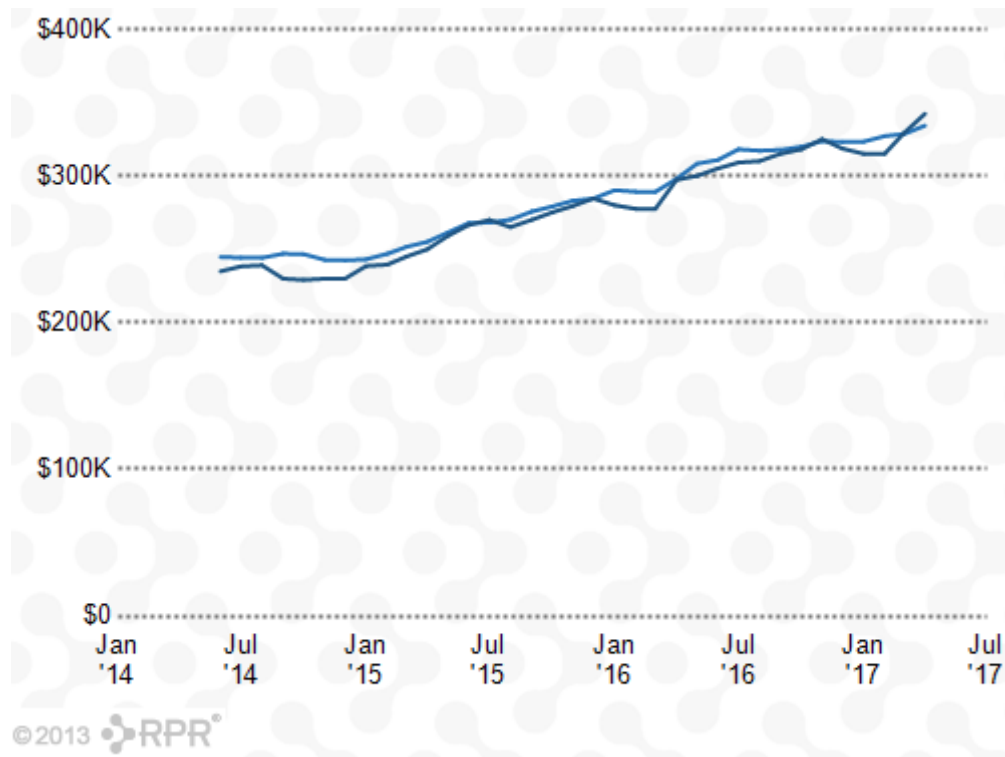

Neighborhood Median Days On Market

Neighborhood 12 Month Change In Median Days On Market Chart

Neighborhood 12 Month Change In Sales Volume Chart

Median Sales Price Vs Sales Volume

Median Estimated Value Vs Median Listing Price